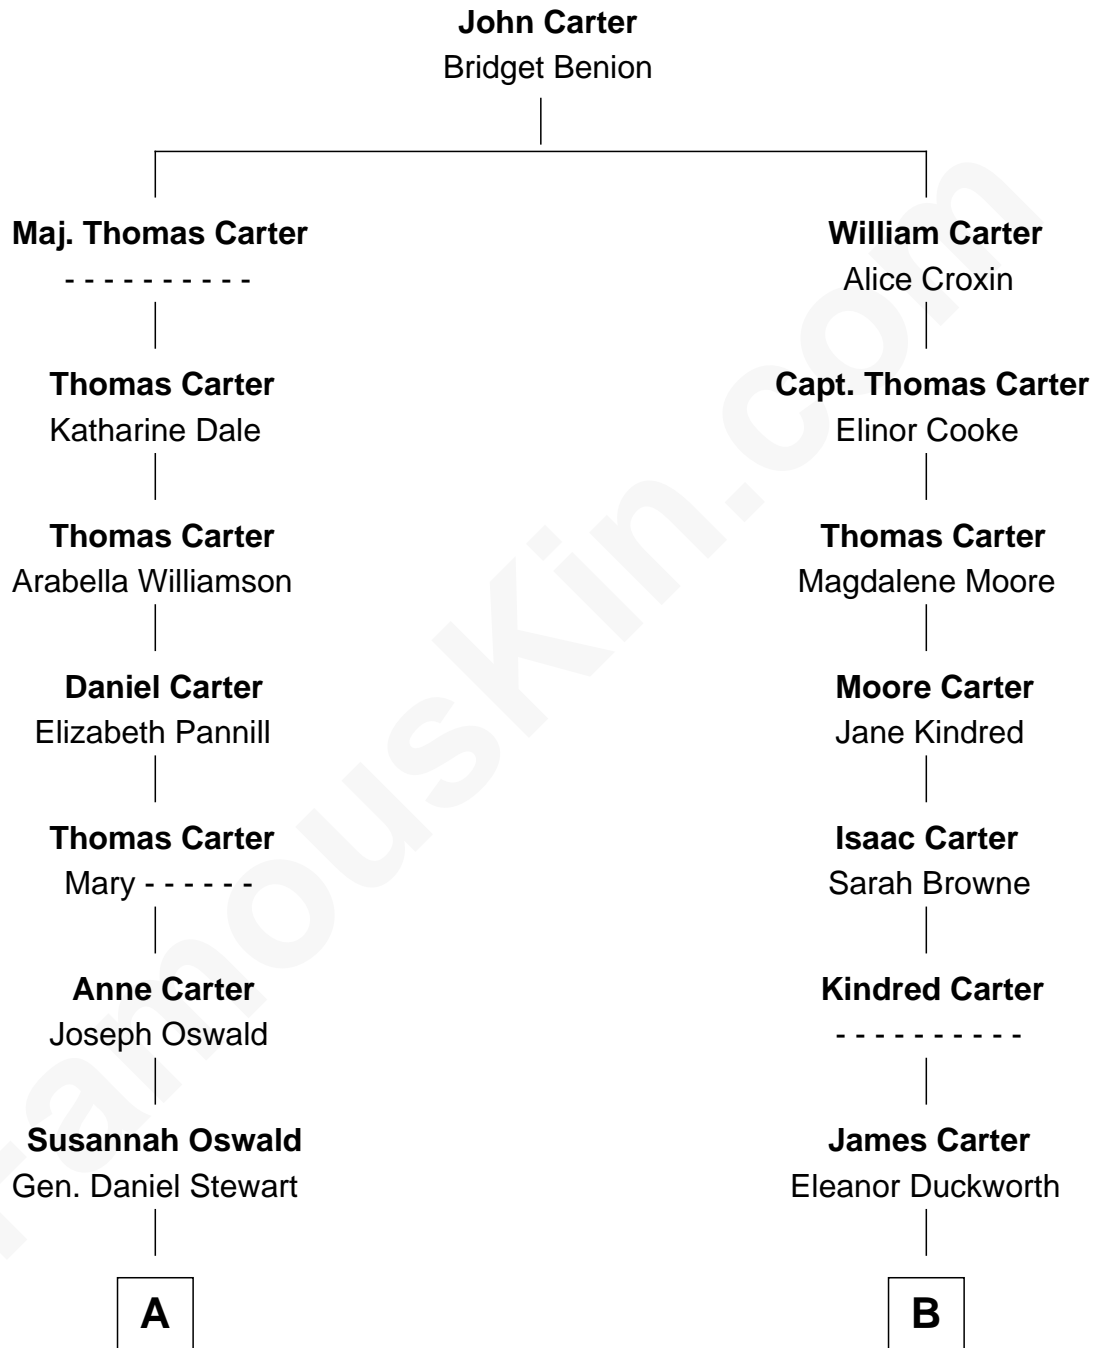

FamousKin.com

Relationship Chart of

Eleanor Roosevelt

First Lady of President Franklin D. Roosevelt

10th cousin 1 time removed of

Jimmy Carter
39th U.S. President

A

Martha Stewart
James Stephens Bulloch

Martha Bulloch
Theodore Roosevelt

Elliott Roosevelt
Anna Rebecca Hall

Eleanor Roosevelt
First Lady of Franklin Roosevelt

B

Wiley Carter
Ann Ansley

Littleberry Walker Carter
Mary Ann Diligent Seals

William Archibald Carter
Nina Pratt

Earl Carter
Lillian Gordy

Jimmy Carter
39th U.S. President