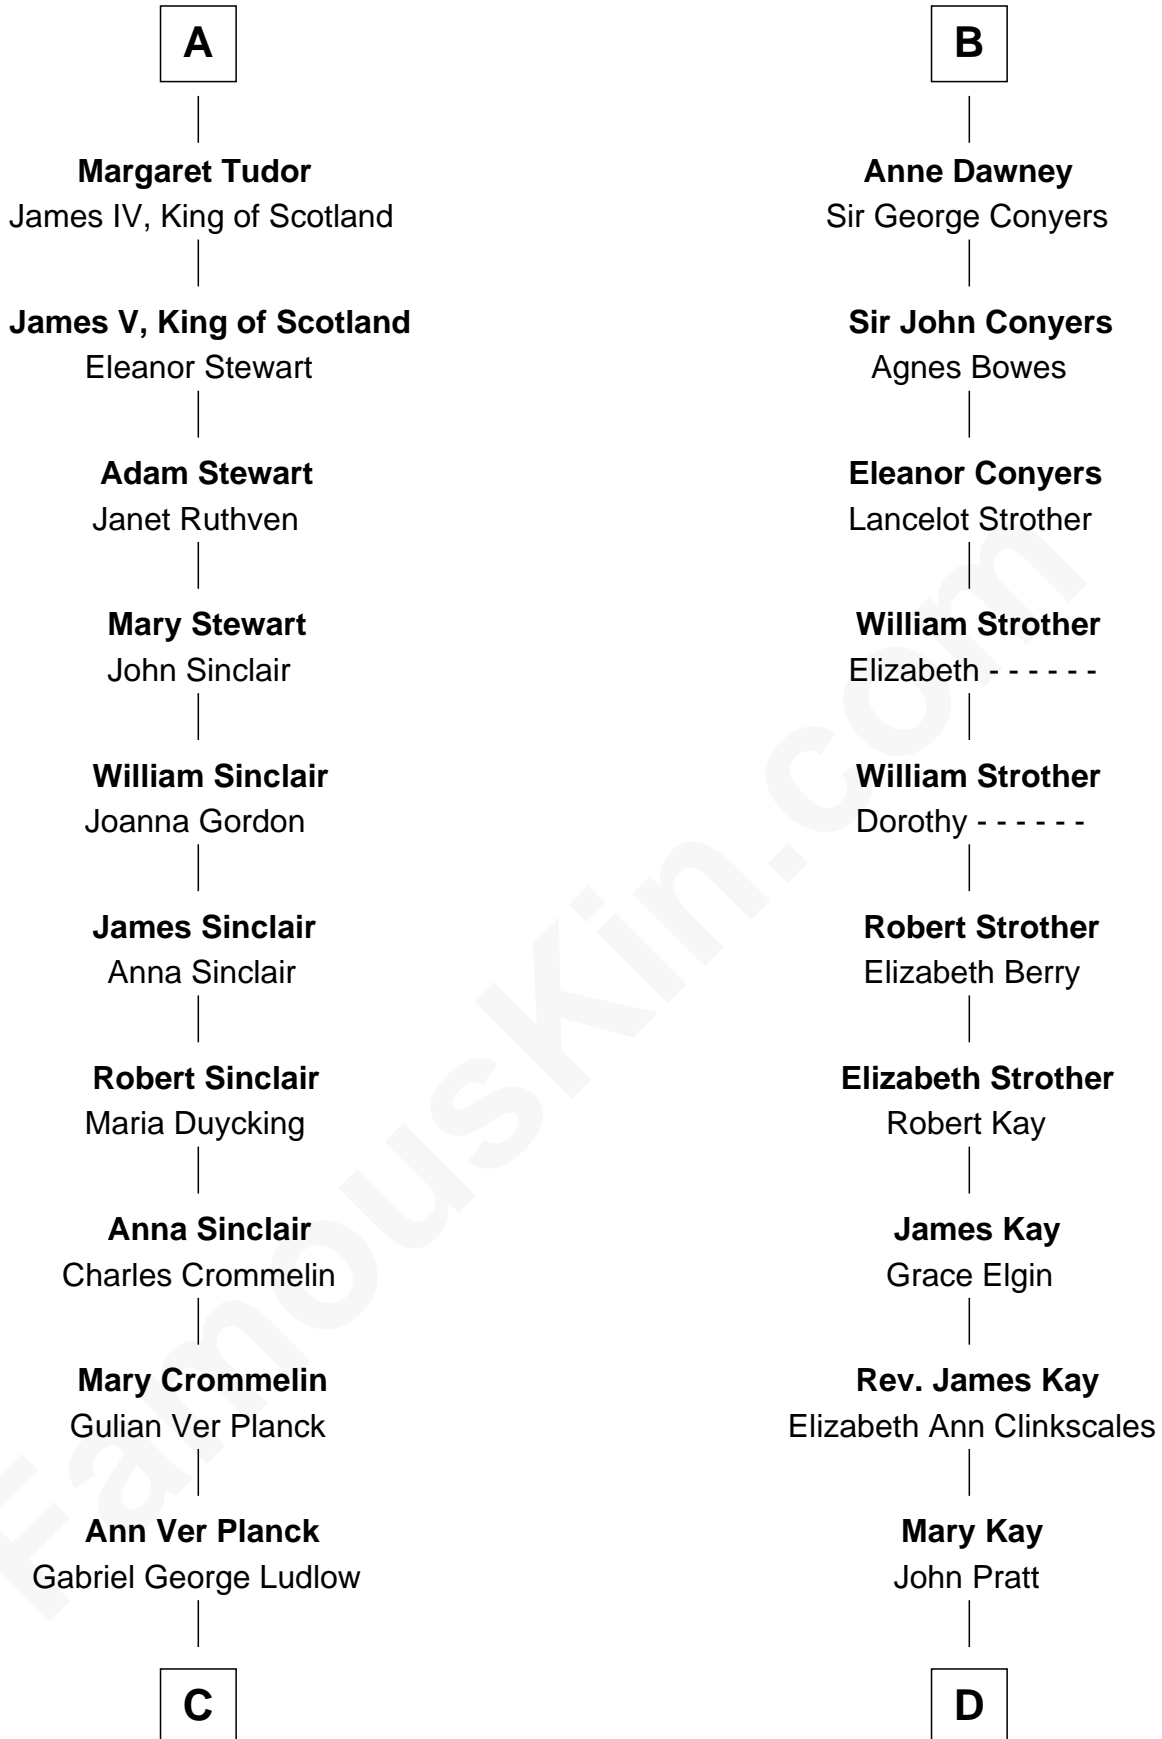

## Relationship Chart of

### Eleanor Roosevelt

*First Lady of President Franklin D. Roosevelt*

20th cousin 1 time removed of

**Jimmy Carter**

*39th U.S. President*

**C**

**Gabriel Ver Planck Ludlow**

Elizabeth A. Hunter

**Dr. Edward Hunter Ludlow**

Elizabeth Livingston

**Mary Livingston Ludlow**

Valentine Gill Hall

**Anna Rebecca Hall**

Elliott Roosevelt

**Eleanor Roosevelt**

*First Lady of Franklin Roosevelt*

**D**

**James E. Pratt**

Sophonra C. Cowan

**Nina Pratt**

William Archibald Carter

**Earl Carter**

Lillian Gordy

**Jimmy Carter**