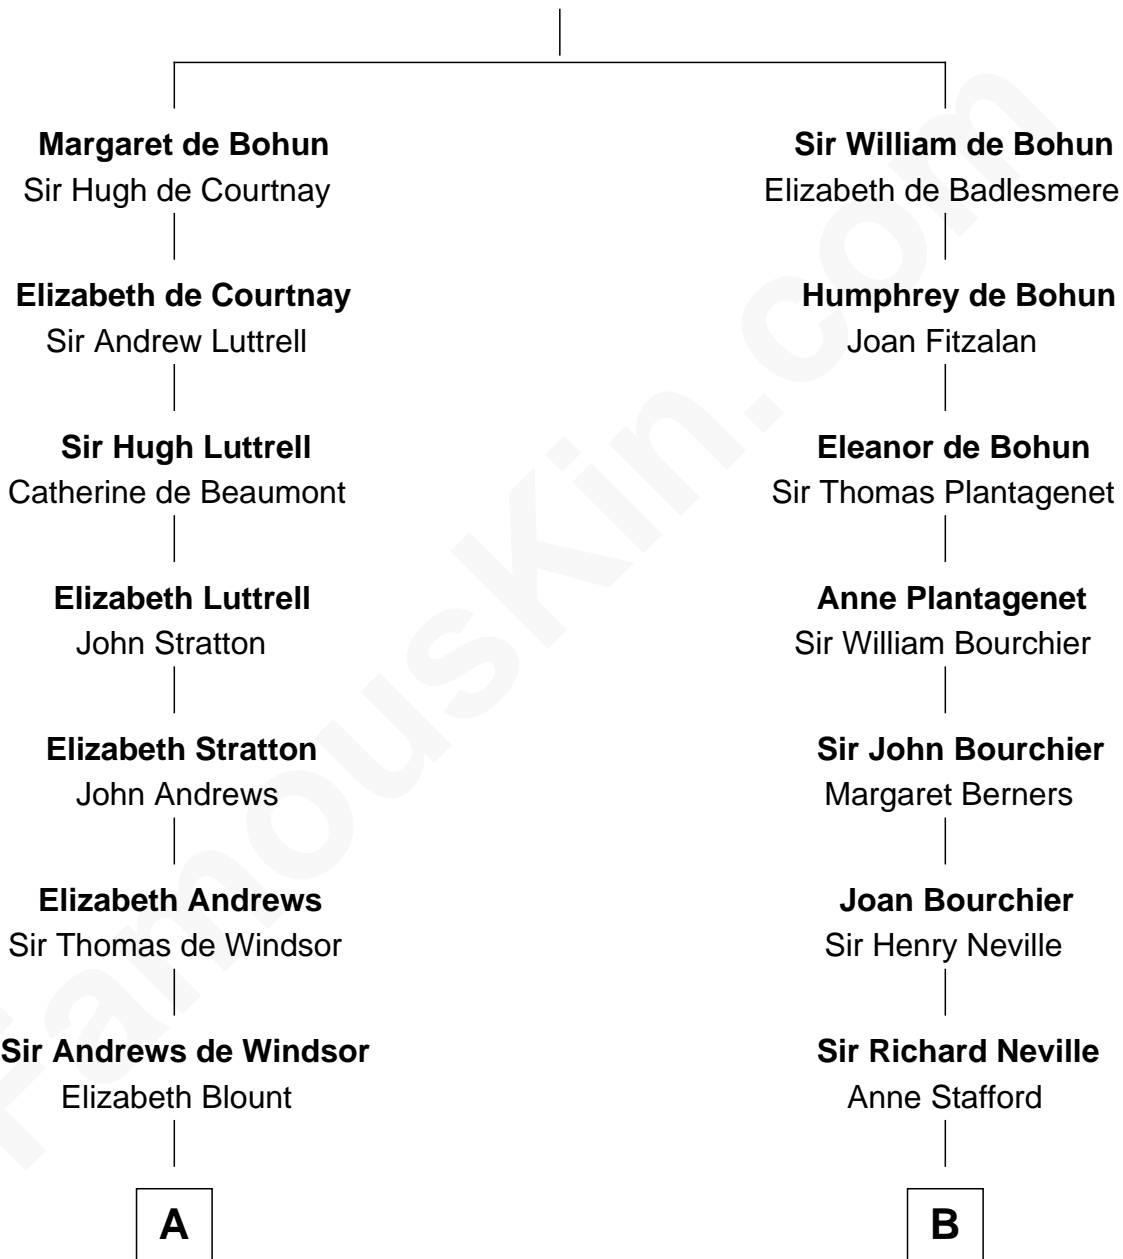

## Relationship Chart of

### Eleanor Roosevelt

*First Lady of President Franklin D. Roosevelt*

**18th cousin 3 times removed of**

**Jimmy Carter**  
*39th U.S. President*

**Humphrey de Bohun**  
Elizabeth Plantagenet

**C**

**Anna Rebecca Hall**

Elliott Roosevelt

**Eleanor Roosevelt**

*First Lady of Franklin Roosevelt*

**D**

**Mary Kay**

John Pratt

**James E. Pratt**

Sophonra C. Cowan

**Nina Pratt**

William Archibald Carter

**Earl Carter**

Lillian Gordy

**Jimmy Carter**

*39th U.S. President*

FamousKin.com