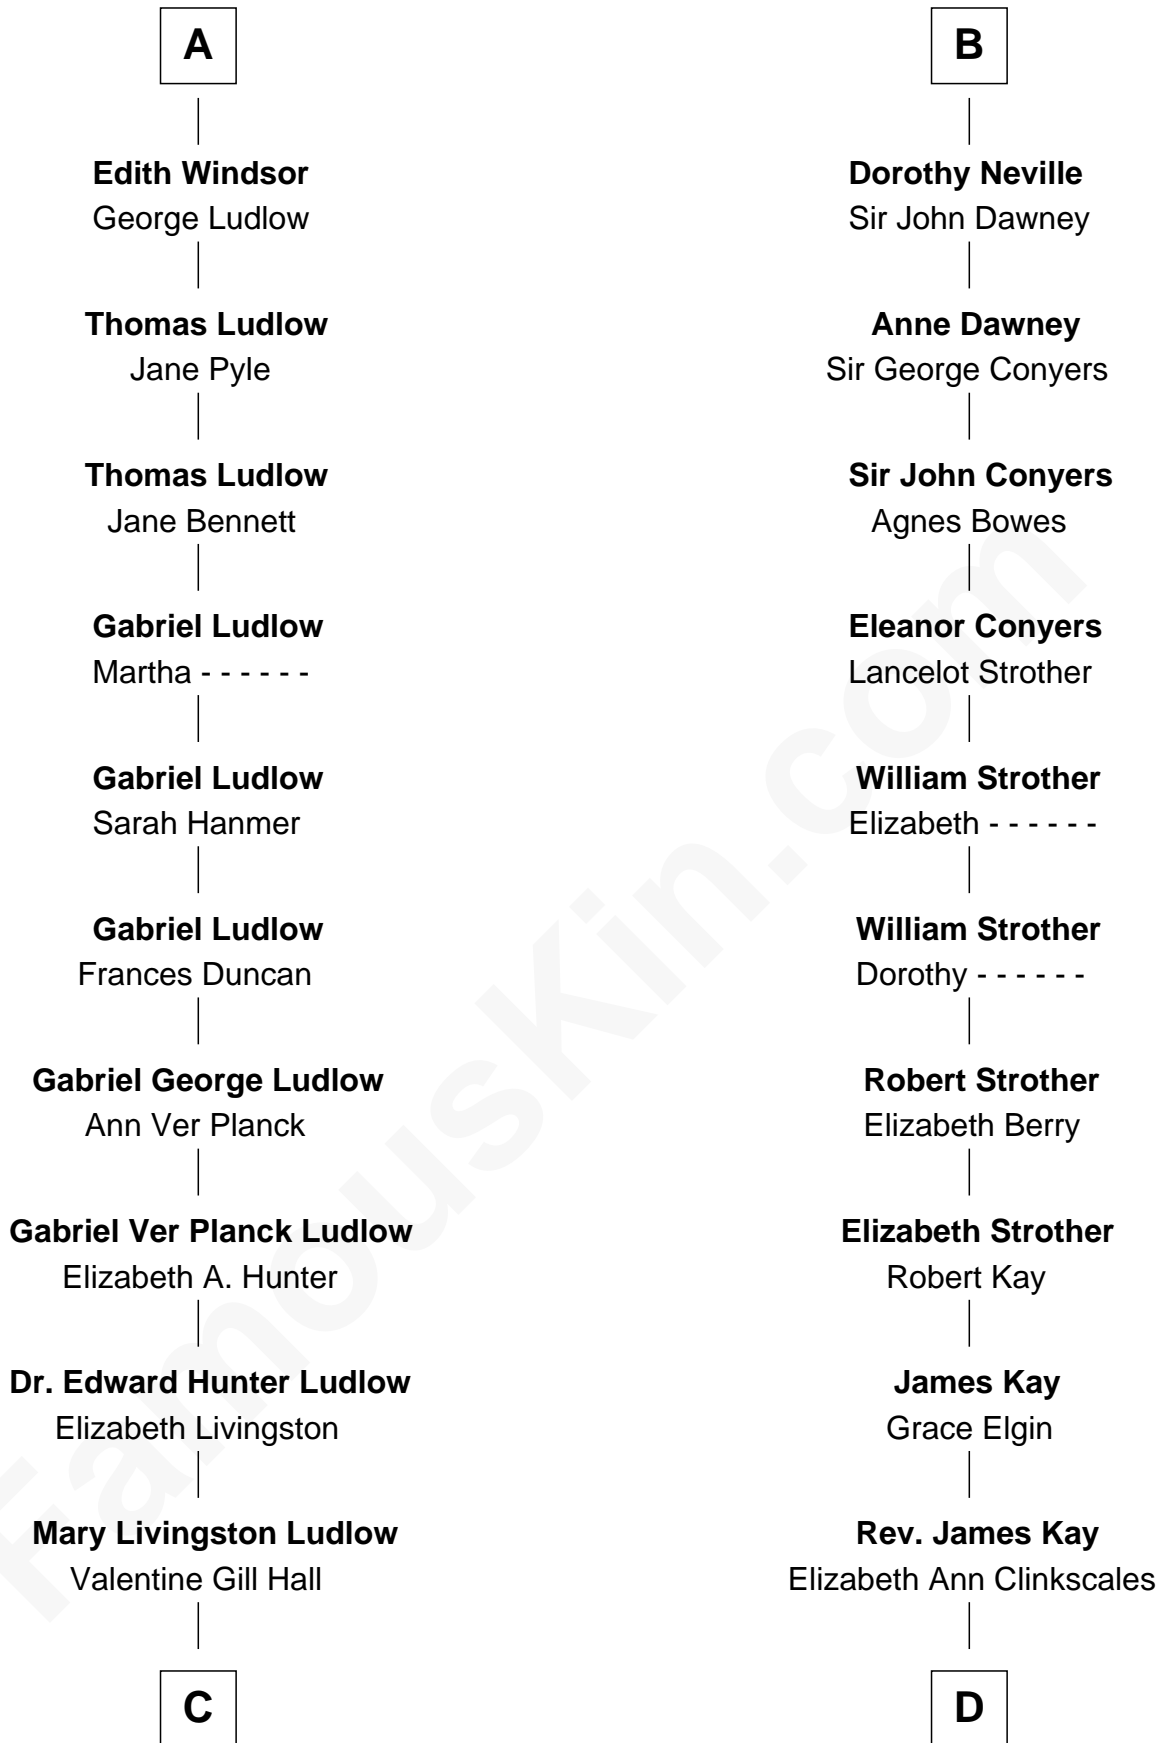

## Relationship Chart of

### Eleanor Roosevelt

*First Lady of President Franklin D. Roosevelt*

**18th cousin 3 times removed of**

**Jimmy Carter**  
*39th U.S. President*

**Humphrey de Bohun**  
Elizabeth Plantagenet

**C**

**Anna Rebecca Hall**

Elliott Roosevelt

**Eleanor Roosevelt**

*First Lady of Franklin Roosevelt*

**D**

**Mary Kay**

John Pratt

**James E. Pratt**

Sophonra C. Cowan

**Nina Pratt**

William Archibald Carter

**Earl Carter**

Lillian Gordy

**Jimmy Carter**

*39th U.S. President*

FamousKin.com