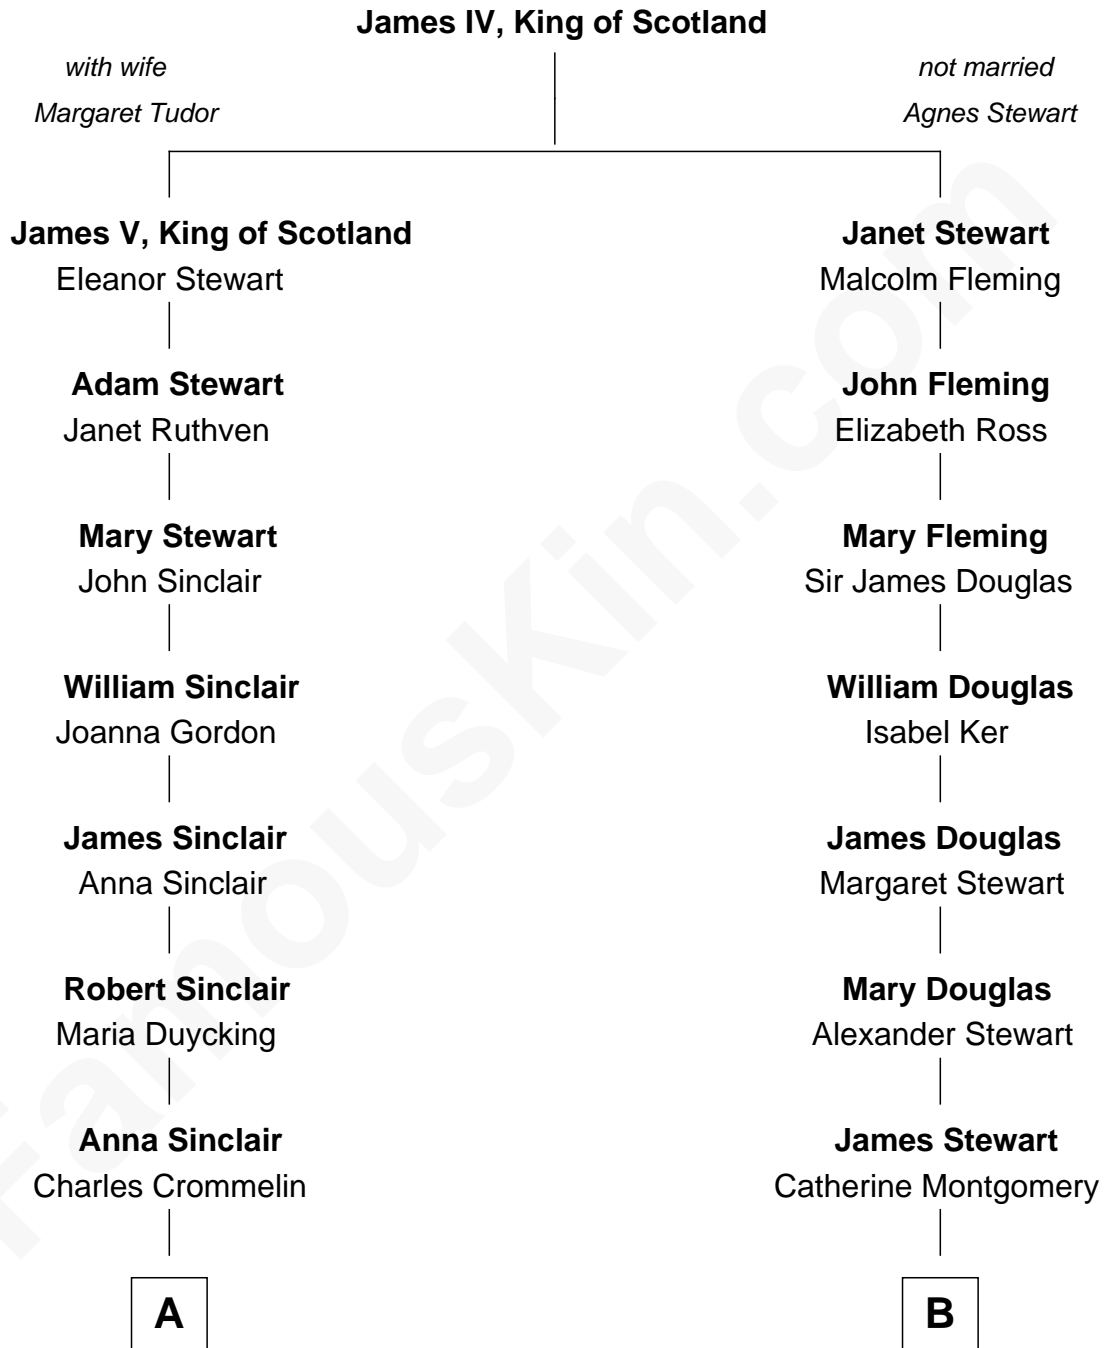

FamousKin.com

Relationship Chart of

Eleanor Roosevelt

First Lady of President Franklin D. Roosevelt

13th cousin of

Sir Winston Churchill

Prime Minister of the United Kingdom

A