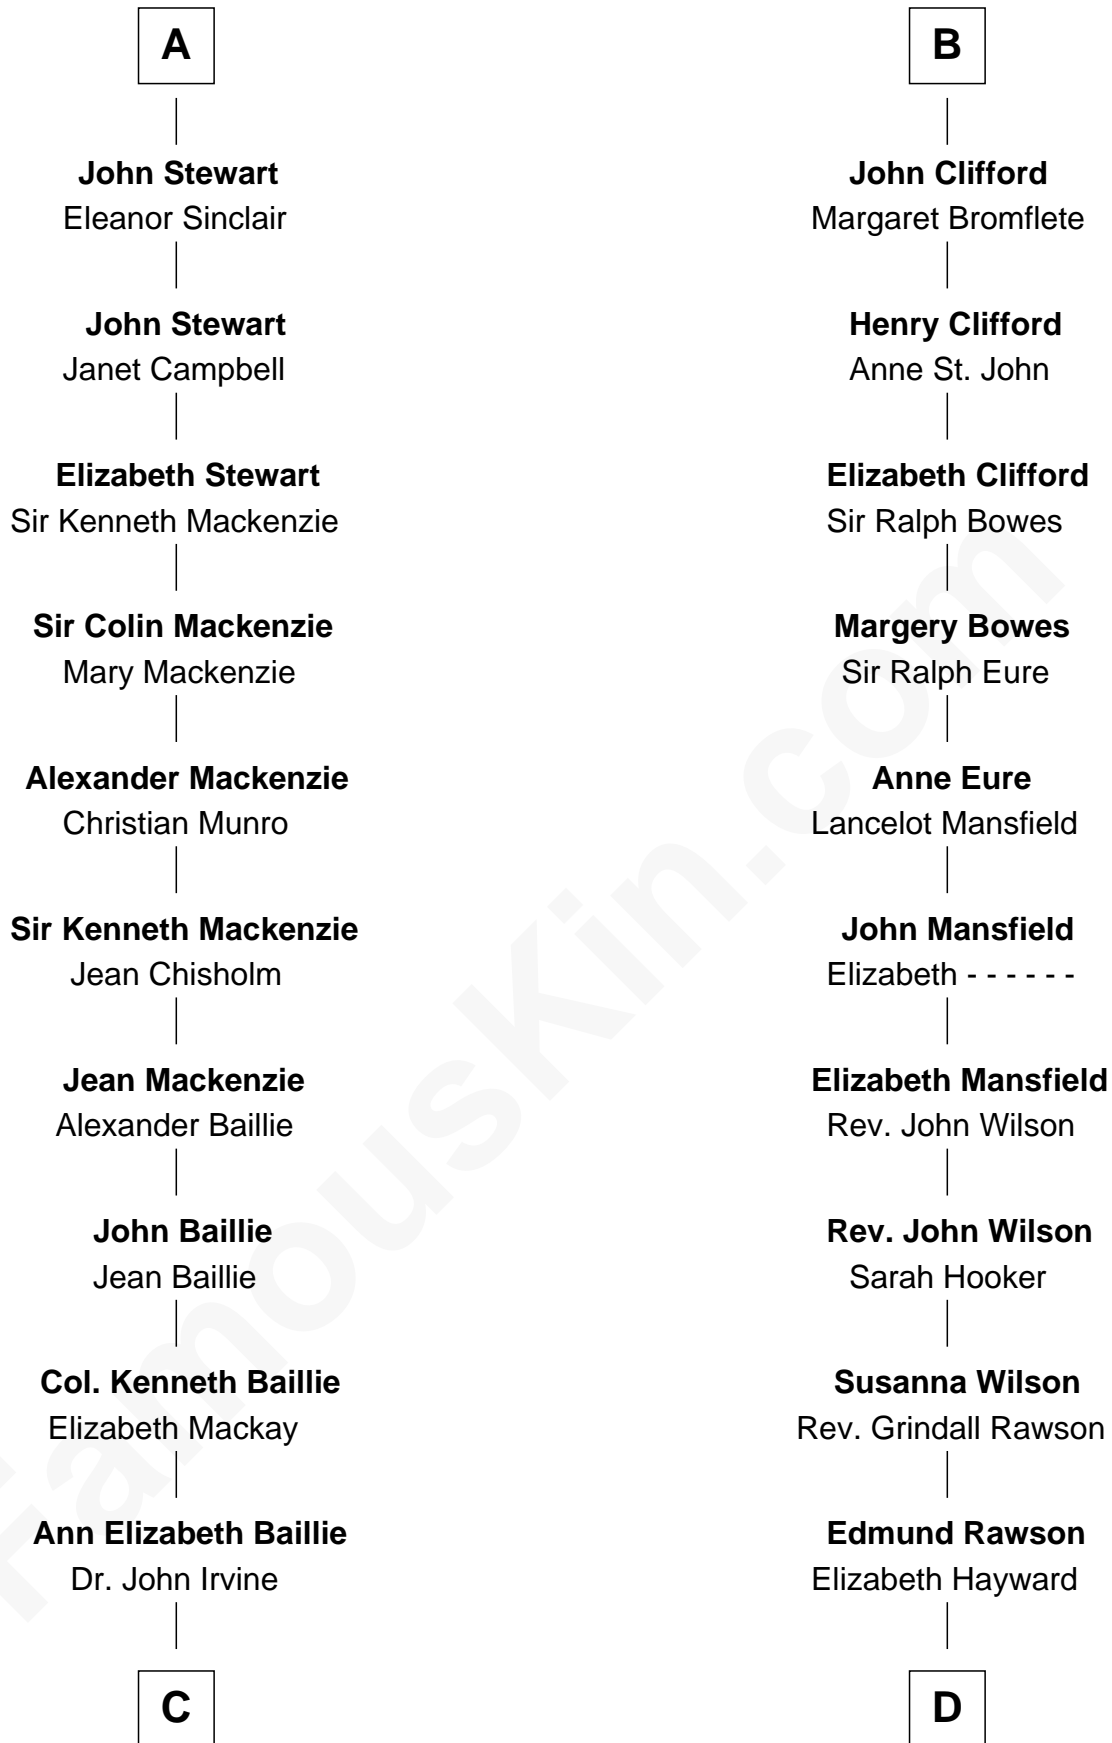

FamousKin.com

Relationship Chart of

Eleanor Roosevelt

First Lady of President Franklin D. Roosevelt

21st cousin of

William Howard Taft

27th U.S. President

Alan la Zouche

Sir Henry Percy

Elizabeth Mortimer

Elizabeth Percy

Sir John Clifford

Thomas Clifford

Joan Dacre

B

C

Anne Irvine
James Bulloch

James Stephens Bulloch
Martha Stewart

Martha Bulloch
Theodore Roosevelt

Elliott Roosevelt
Anna Rebecca Hall

Eleanor Roosevelt
First Lady of Franklin Roosevelt

D

Abner Rawson
Mary Allen

Rhoda Rawson
Aaron Taft

Peter Rawson Taft
Sylvia Howard

Alphonso Taft
Louisa Maria Torrey

William Howard Taft
27th U.S. President