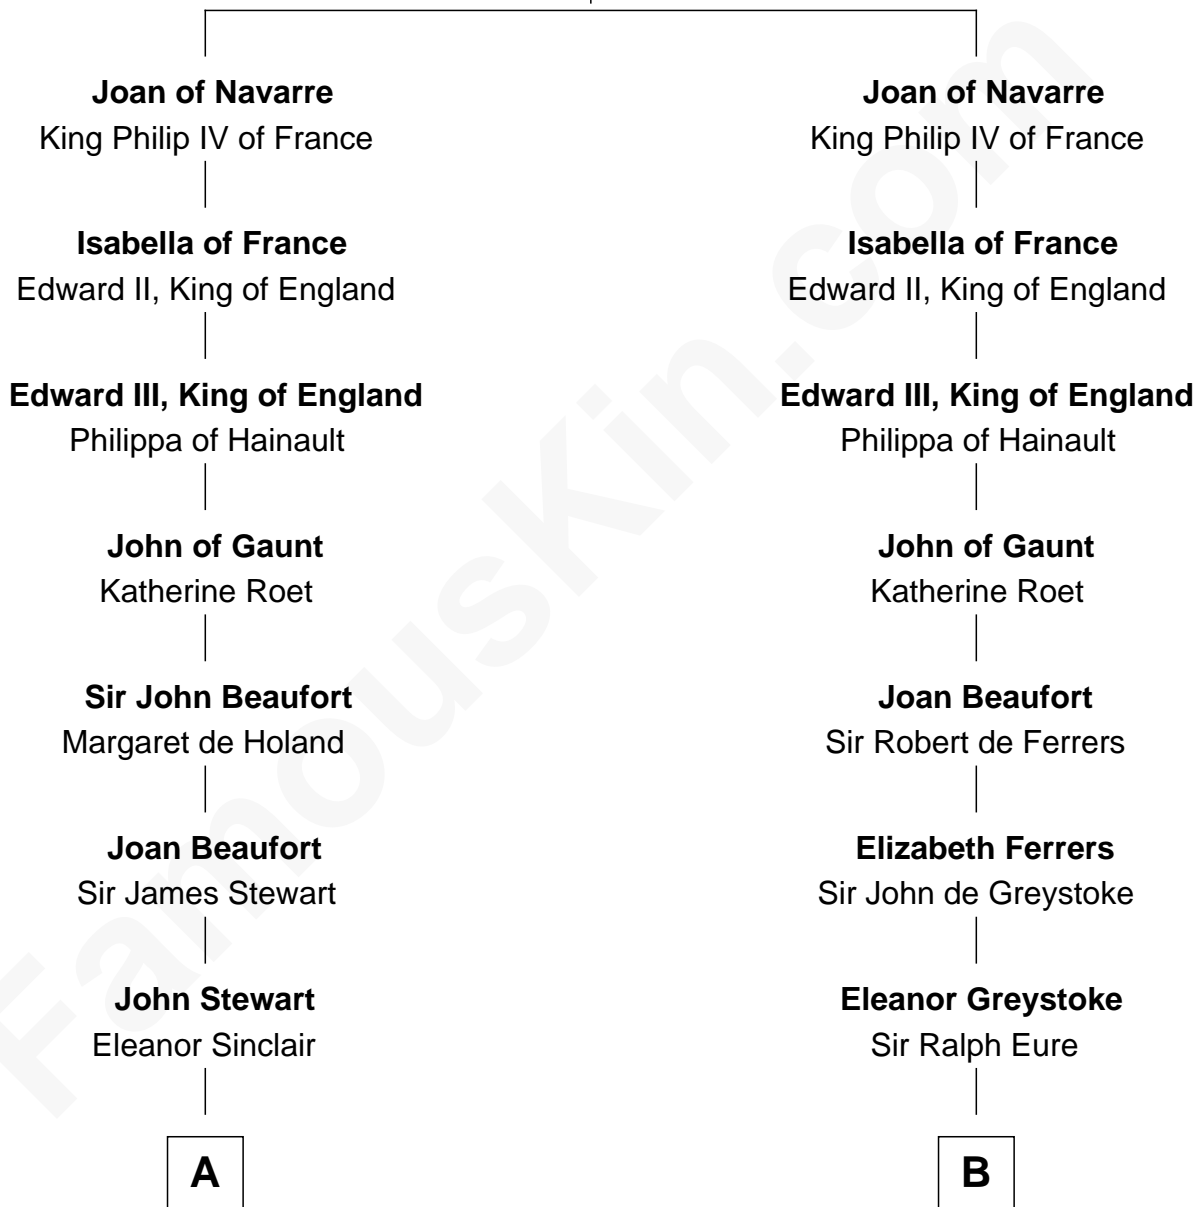

FamousKin.com

Relationship Chart of

Eleanor Roosevelt

First Lady of President Franklin D. Roosevelt

20th cousin 1 time removed of

William Howard Taft

27th U.S. President

King Henry I of Navarre

Blanche of Artois

C

James Stephens Bulloch

Martha Stewart

Martha Bulloch

Theodore Roosevelt

Elliott Roosevelt

Anna Rebecca Hall