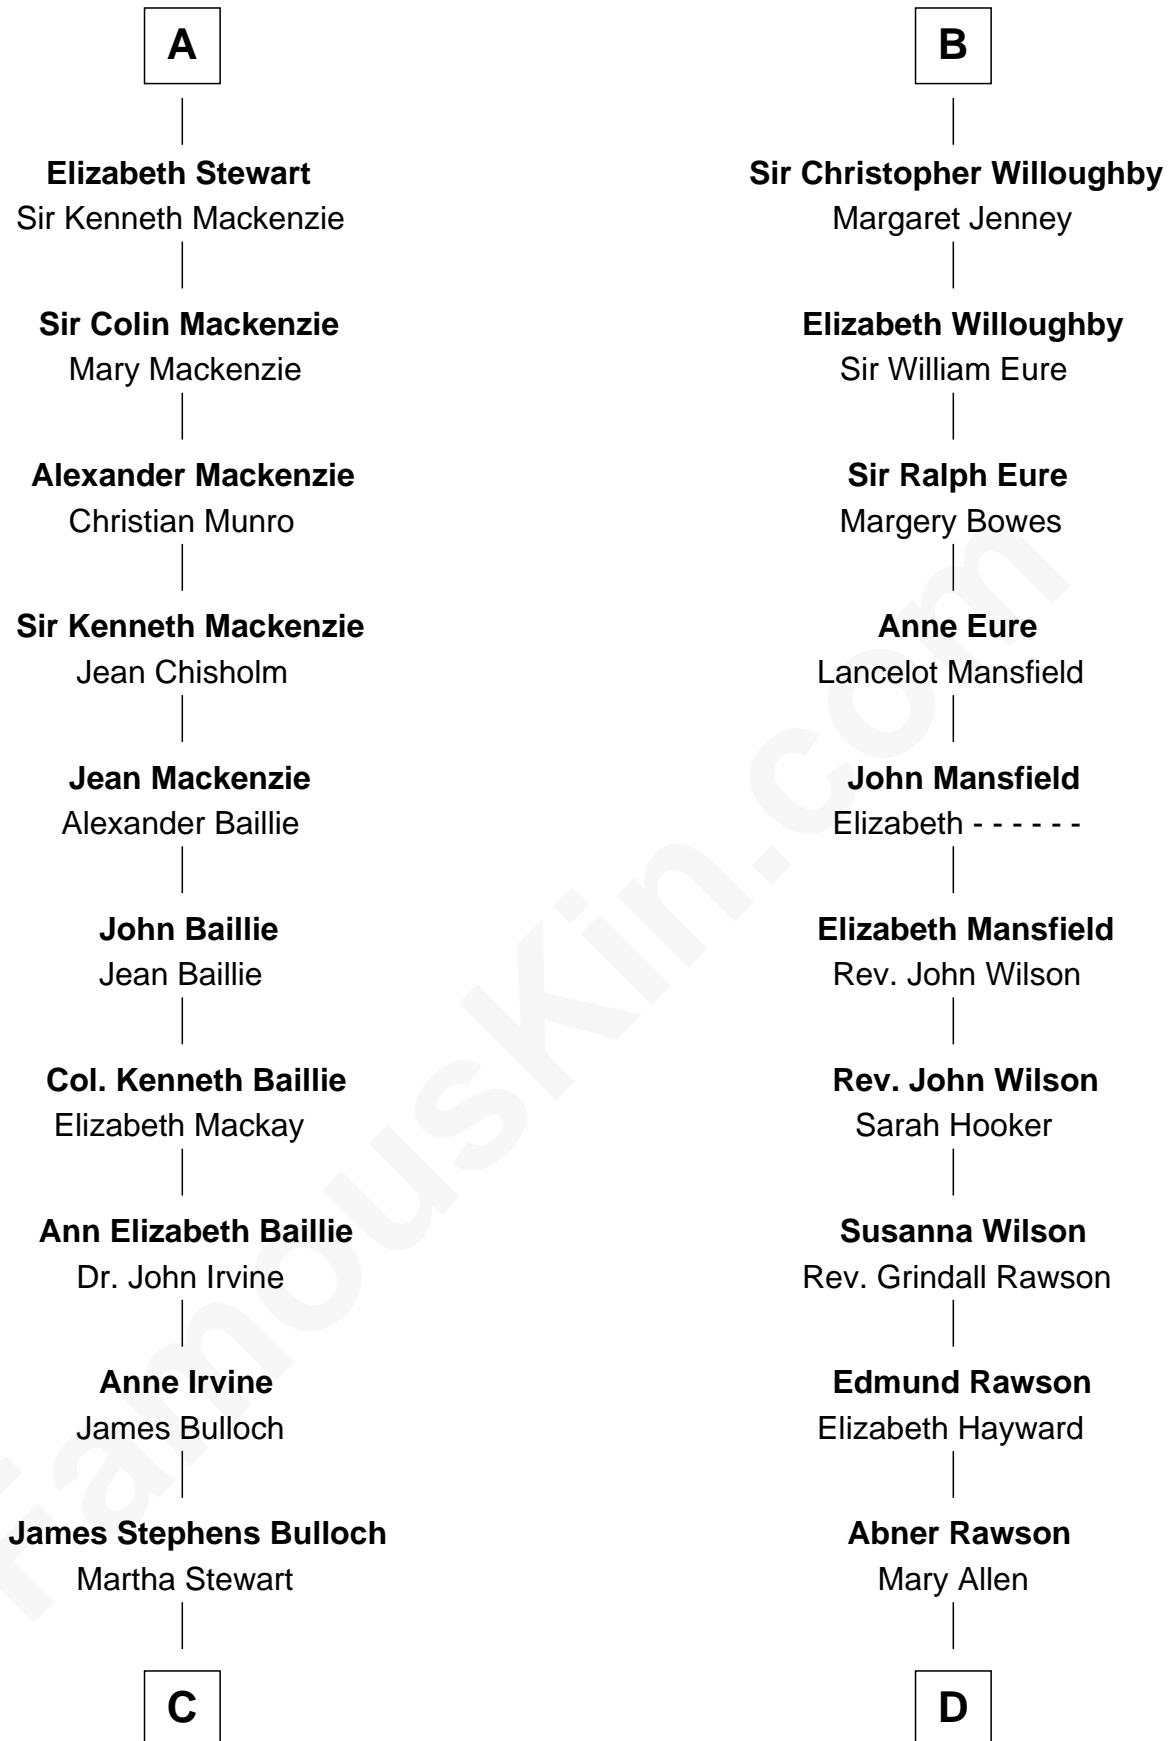

FamousKin.com

Relationship Chart of Eleanor Roosevelt

First Lady of President Franklin D. Roosevelt

19th cousin 1 time removed of

William Howard Taft

27th U.S. President

C

Martha Bulloch
Theodore Roosevelt

Elliott Roosevelt
Anna Rebecca Hall

Eleanor Roosevelt
First Lady of Franklin Roosevelt

D

Rhoda Rawson
Aaron Taft

Peter Rawson Taft
Sylvia Howard

Alphonso Taft
Louisa Maria Torrey

William Howard Taft
27th U.S. President