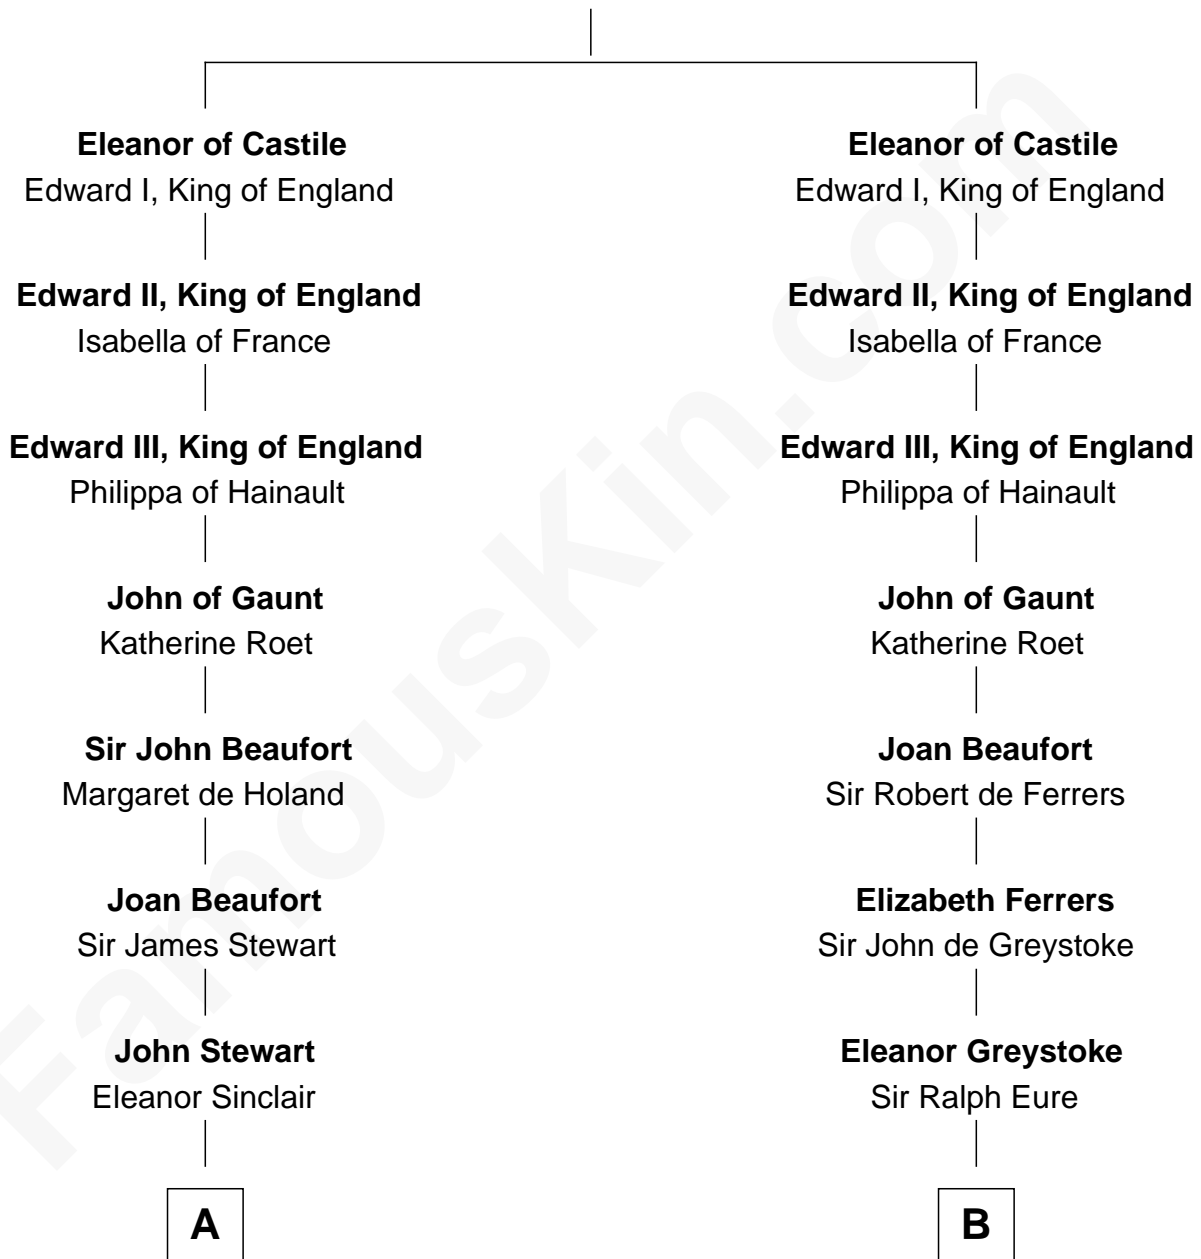

## Relationship Chart of

### Eleanor Roosevelt

*First Lady of President Franklin D. Roosevelt*

20th cousin 1 time removed of

### William Howard Taft

*27th U.S. President*

#### Ferdinand III, King of Castile

Joanna of Ponthieu

**C**

**James Stephens Bulloch**

Martha Stewart

**Martha Bulloch**

Theodore Roosevelt

**Elliott Roosevelt**