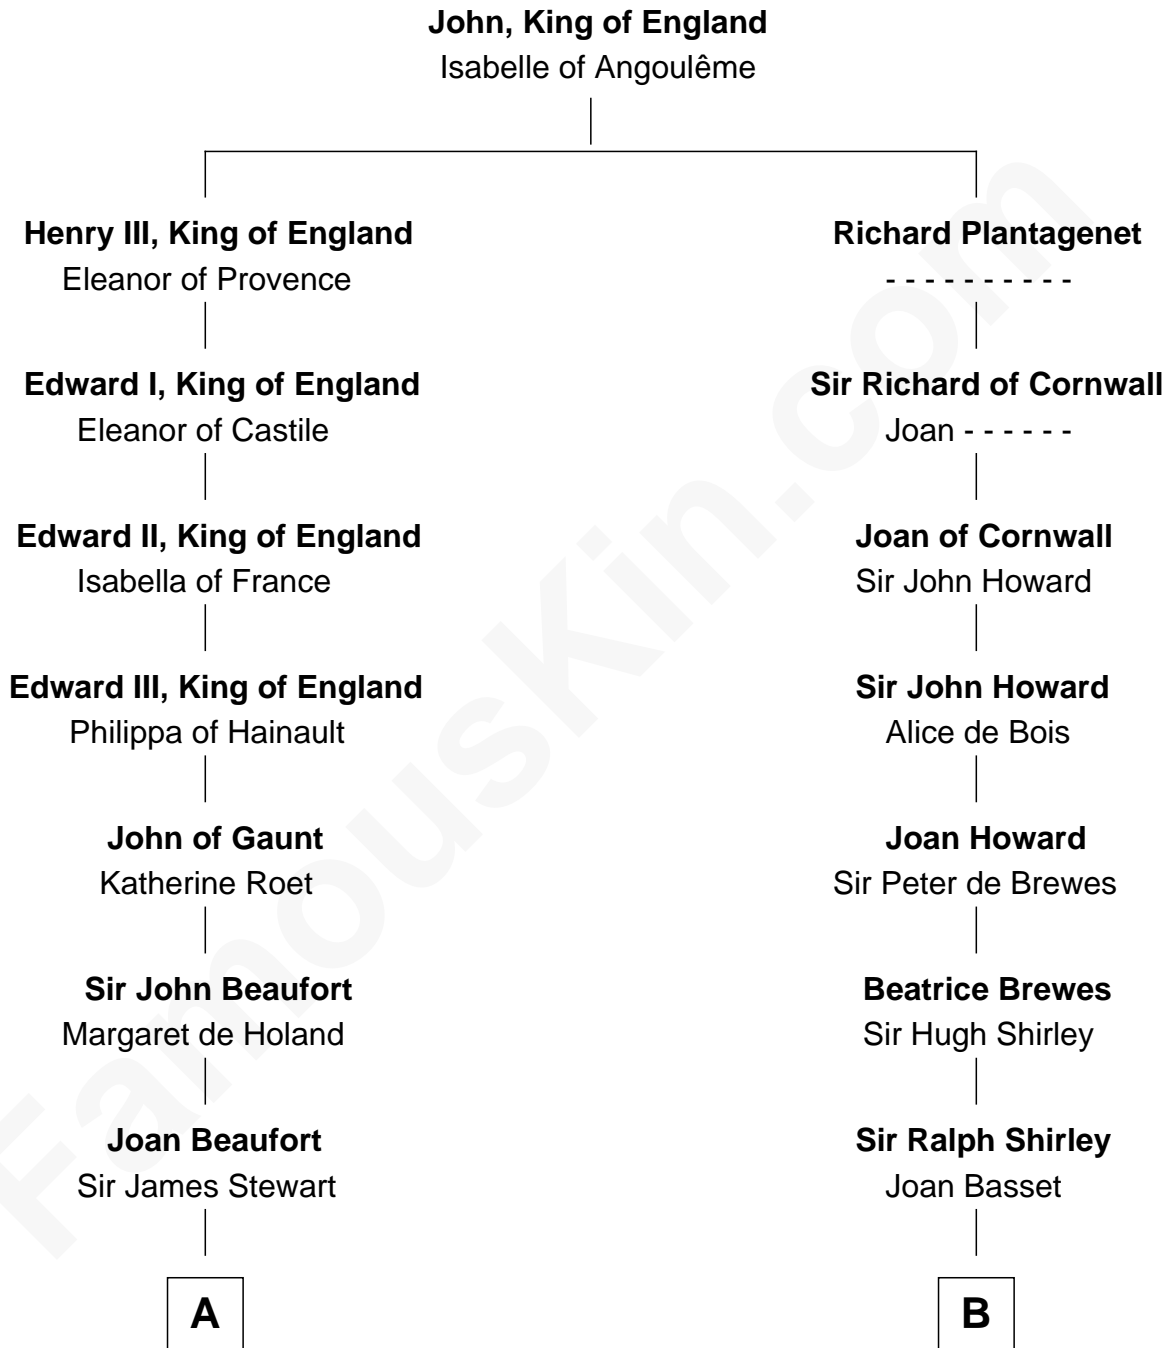

FamousKin.com

Relationship Chart of

Eleanor Roosevelt

First Lady of President Franklin D. Roosevelt

21st cousin of

Rutherford B. Hayes

19th U.S. President

C

Anne Irvine
James Bulloch

James Stephens Bulloch
Martha Stewart

Martha Bulloch
Theodore Roosevelt

Elliott Roosevelt
Anna Rebecca Hall

Eleanor Roosevelt
First Lady of Franklin Roosevelt

D

Abigail Hale
Isaac Chandler

Abigail Chandler
Israel Smith

Chloe Smith
Rutherford Hayes

Rutherford Hayes
Sophia Birchard

Rutherford B. Hayes
19th U.S. President

FamousKin.com