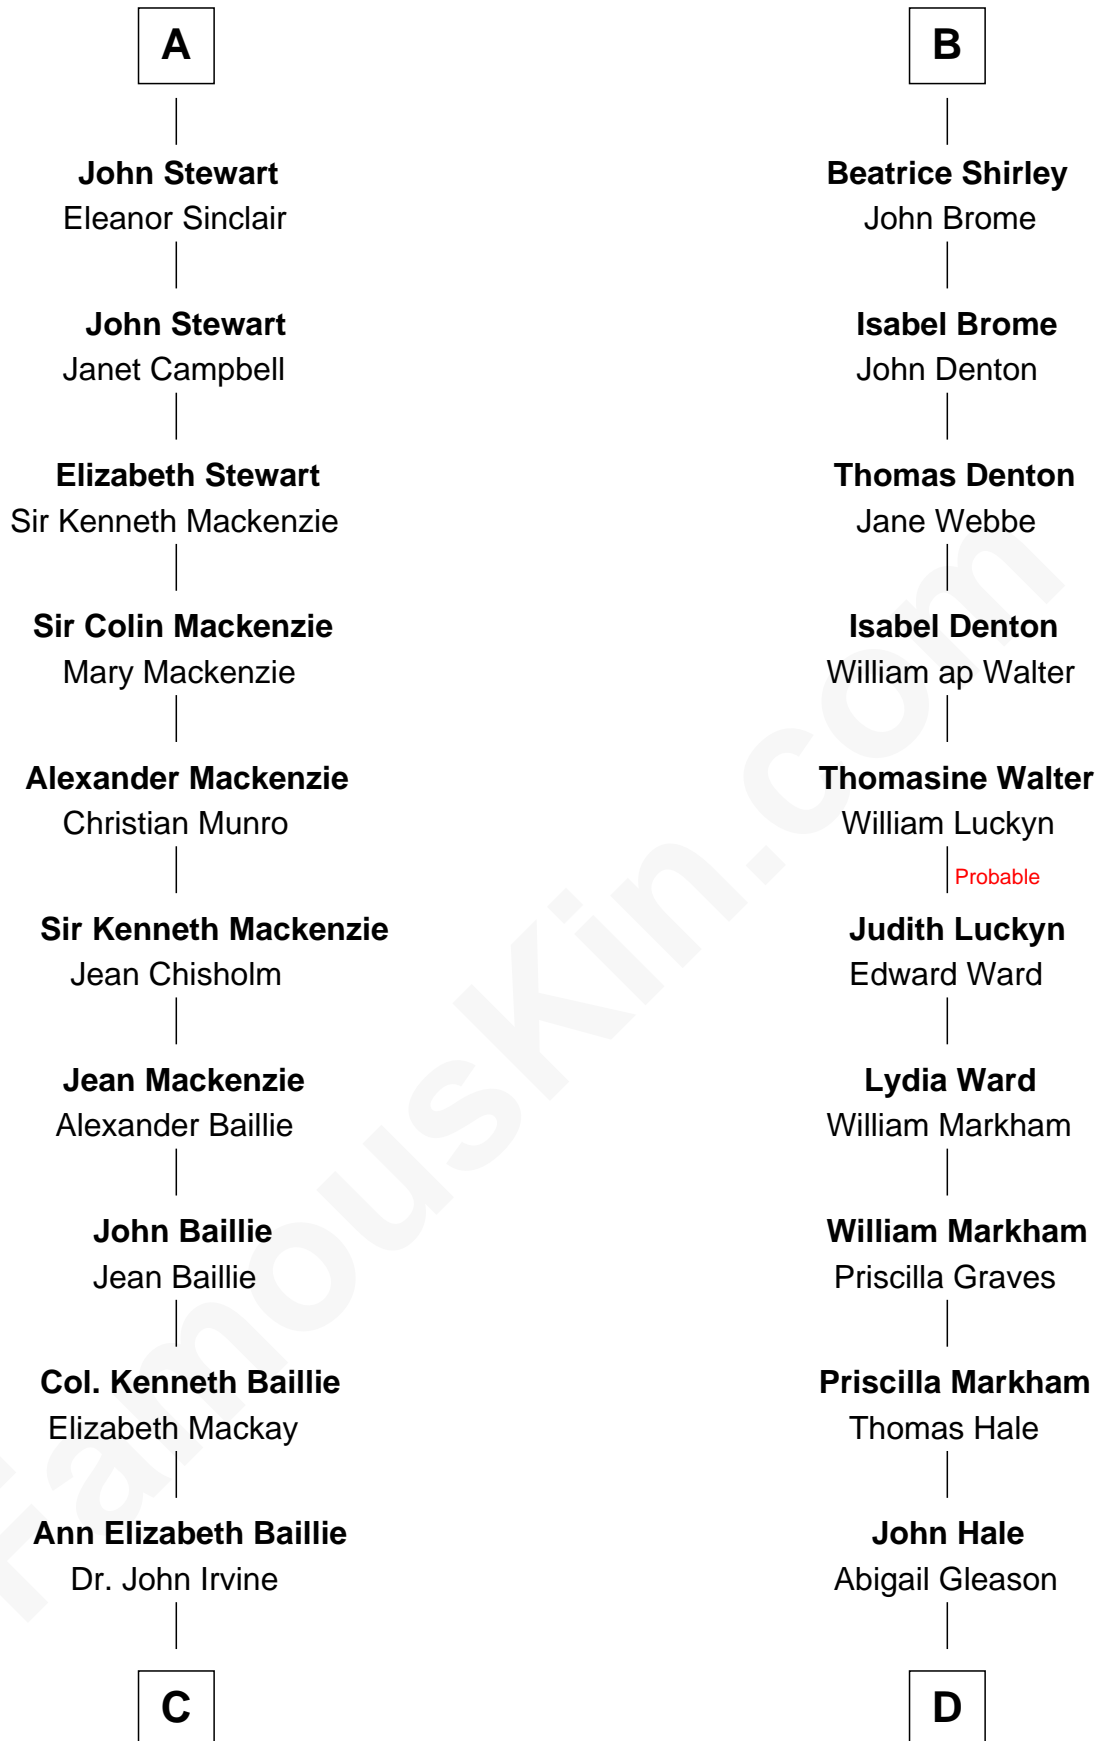

FamousKin.com

Relationship Chart of

Eleanor Roosevelt

First Lady of President Franklin D. Roosevelt

21st cousin of

Rutherford B. Hayes

19th U.S. President

C

Anne Irvine
James Bulloch

James Stephens Bulloch
Martha Stewart

Martha Bulloch
Theodore Roosevelt

Elliott Roosevelt
Anna Rebecca Hall

Eleanor Roosevelt
First Lady of Franklin Roosevelt

D

Abigail Hale
Isaac Chandler