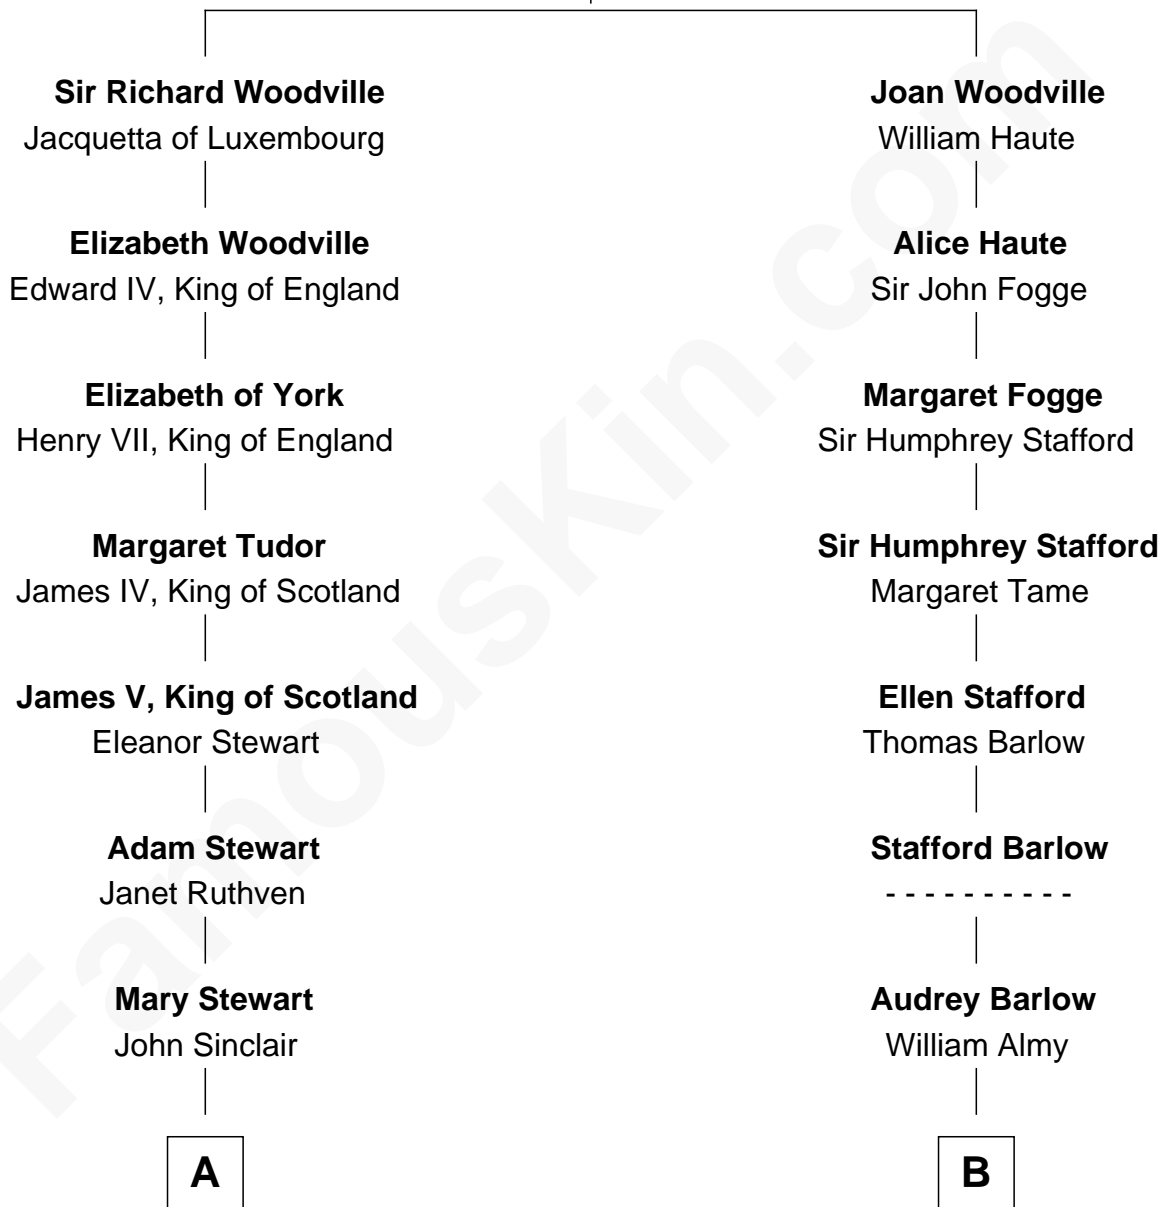

FamousKin.com

Relationship Chart of

Eleanor Roosevelt

First Lady of President Franklin D. Roosevelt

17th cousin of

Mitt Romney

70th Governor of Massachusetts

Richard Woodville

Joan Bedlisgate

Mitt Romney photo by [Gage Skidmore](#) (CC BY-SA 3.0)