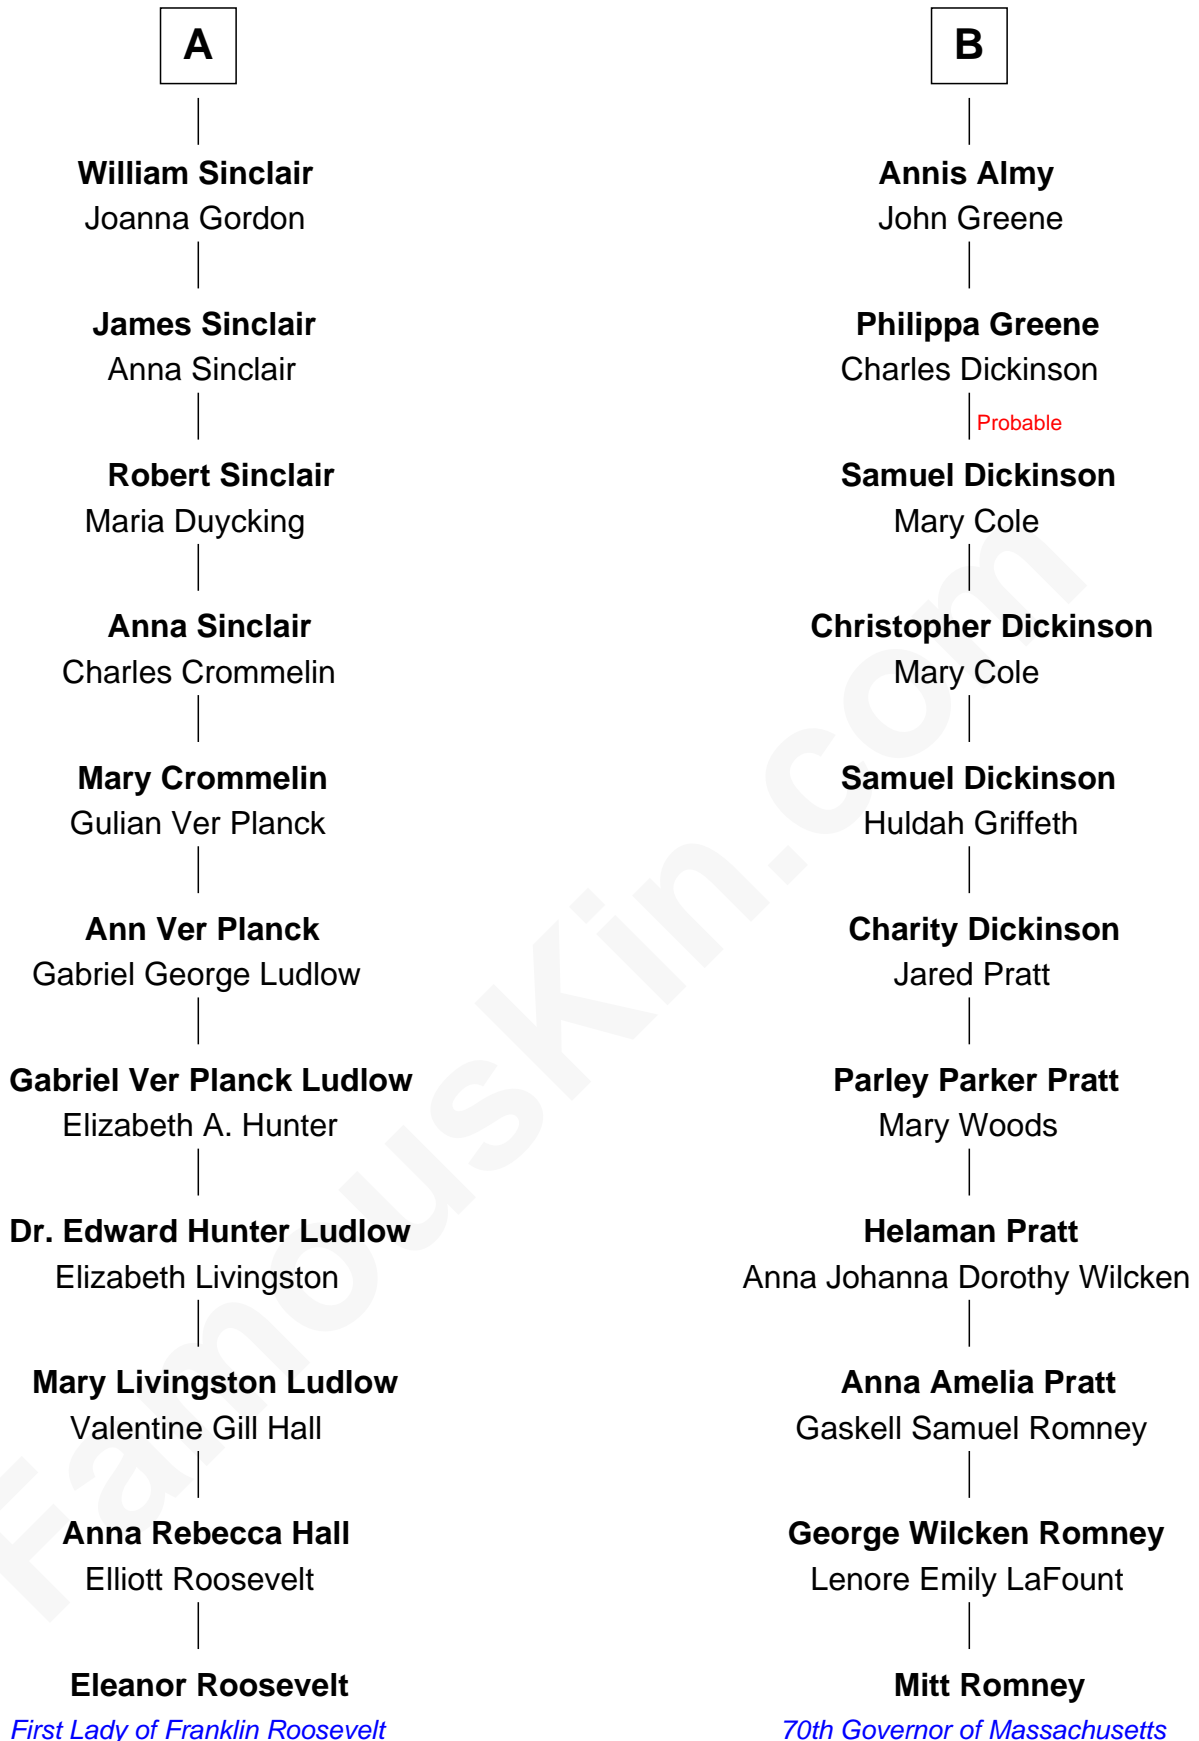

FamousKin.com

Relationship Chart of

Eleanor Roosevelt

First Lady of President Franklin D. Roosevelt

17th cousin of

Mitt Romney

70th Governor of Massachusetts

Richard Woodville

Joan Bedlisgate

Mitt Romney photo by [Gage Skidmore](#) (CC BY-SA 3.0)