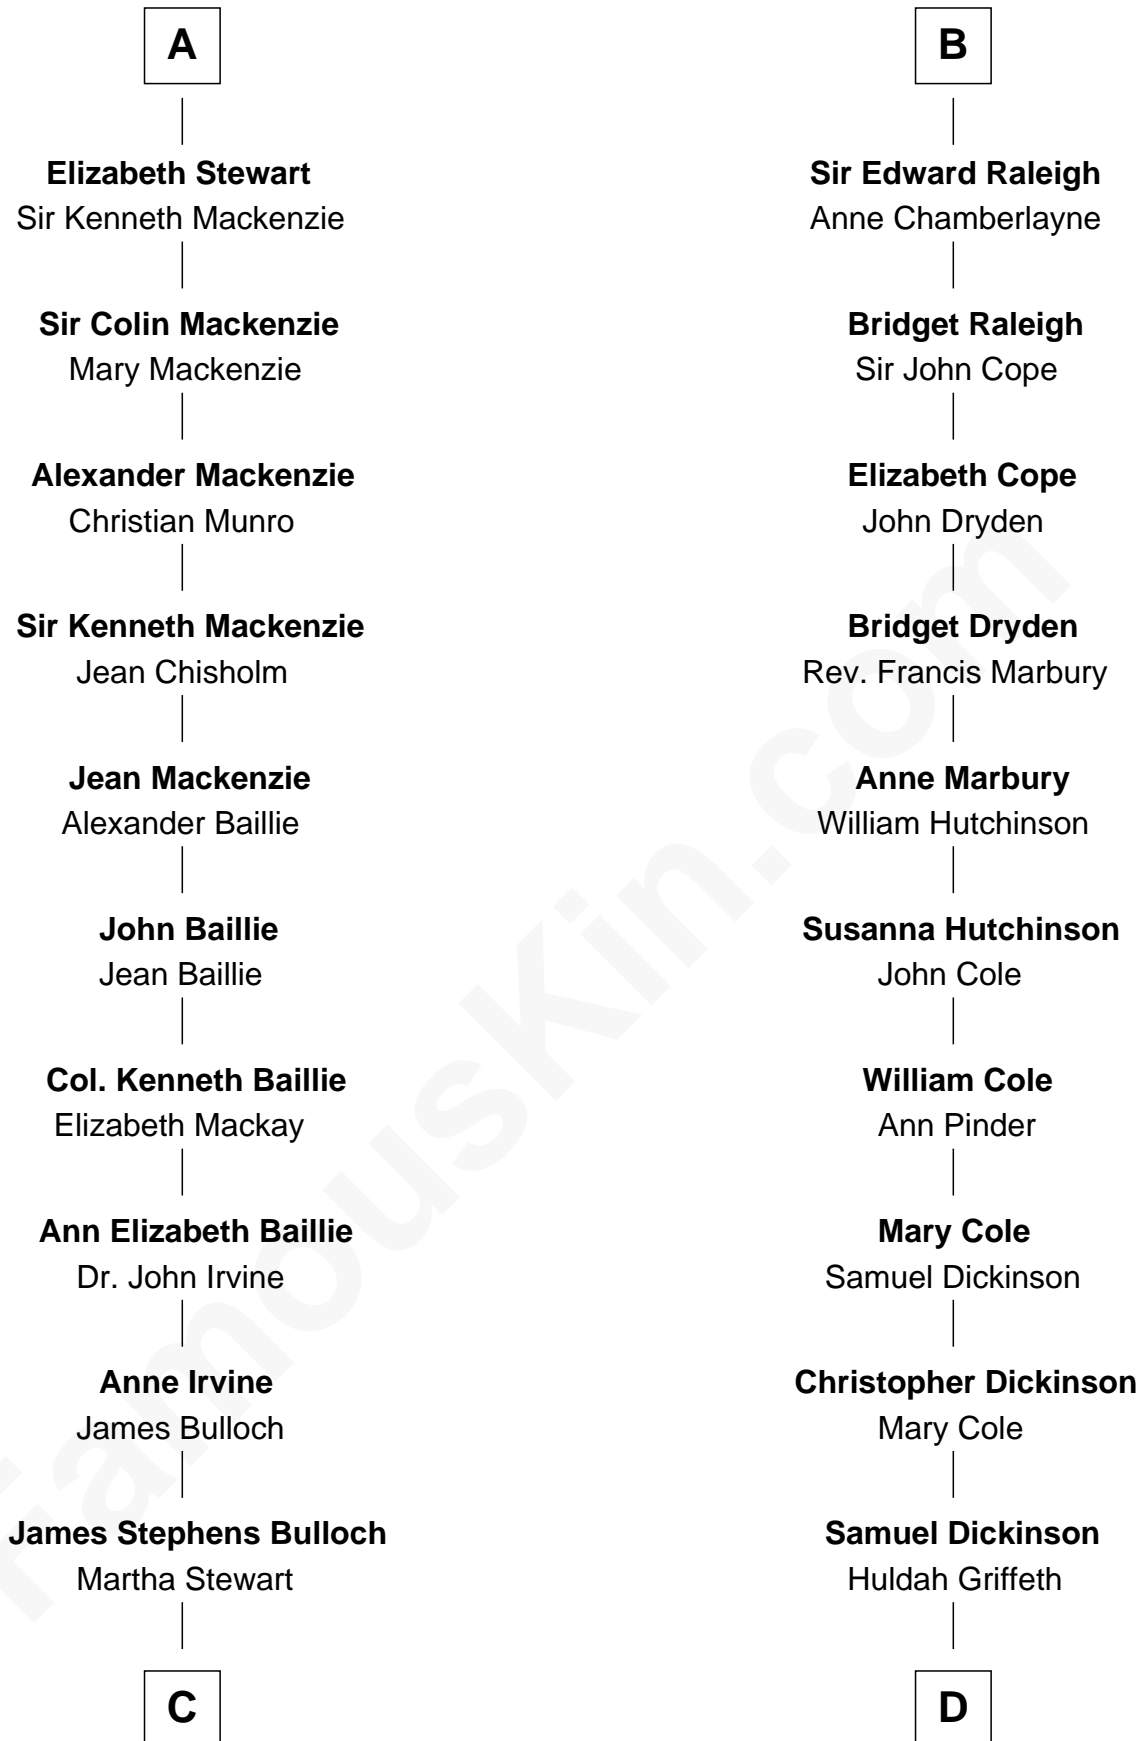

FamousKin.com

Relationship Chart of

Eleanor Roosevelt

First Lady of President Franklin D. Roosevelt

19th cousin 2 times removed of

George Romney

43rd Governor of Michigan

C

Martha Bulloch
Theodore Roosevelt

Elliott Roosevelt
Anna Rebecca Hall

Eleanor Roosevelt
First Lady of Franklin Roosevelt

D

Charity Dickinson
Jared Pratt

Parley Parker Pratt
Mary Woods

Helaman Pratt
Anna Johanna Dorothy Wilcken

Anna Amelia Pratt
Gaskell Samuel Romney

George Romney
43rd Governor of Michigan

FamousKin.com