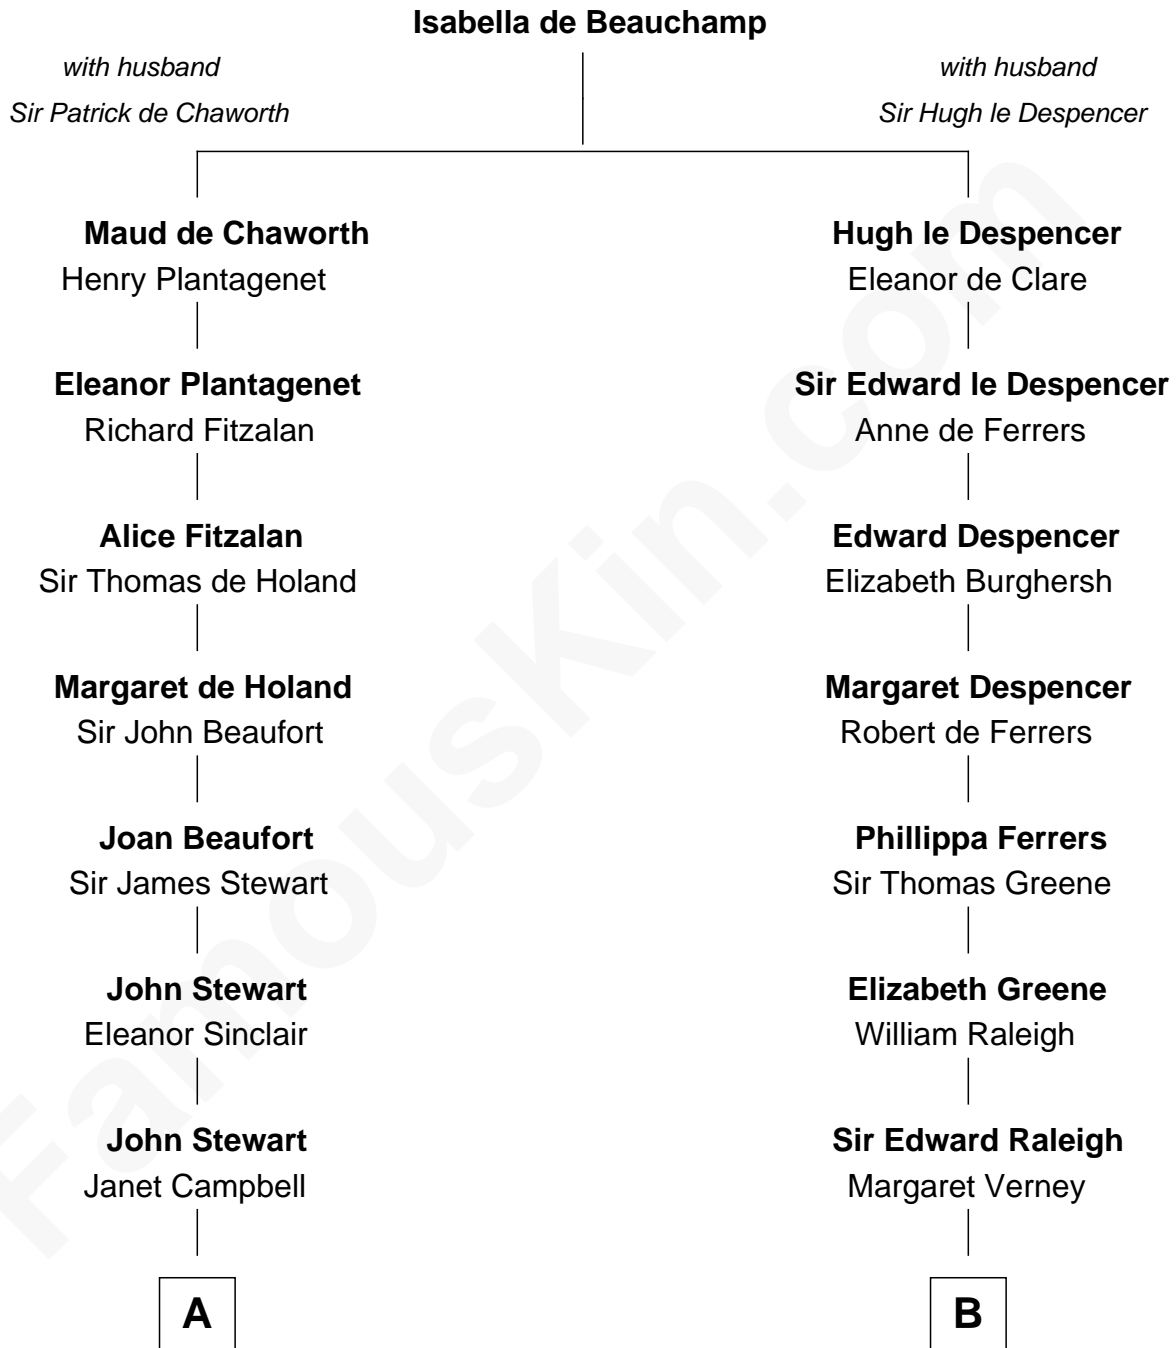

FamousKin.com

Relationship Chart of

Eleanor Roosevelt

First Lady of President Franklin D. Roosevelt

19th cousin 2 times removed of

George Romney

43rd Governor of Michigan

C

Martha Bulloch
Theodore Roosevelt

Elliott Roosevelt
Anna Rebecca Hall

Eleanor Roosevelt
First Lady of Franklin Roosevelt

D

Charity Dickinson
Jared Pratt

Parley Parker Pratt
Mary Woods

Helaman Pratt
Anna Johanna Dorothy Wilcken

Anna Amelia Pratt
Gaskell Samuel Romney

George Romney
43rd Governor of Michigan

FamousKin.com