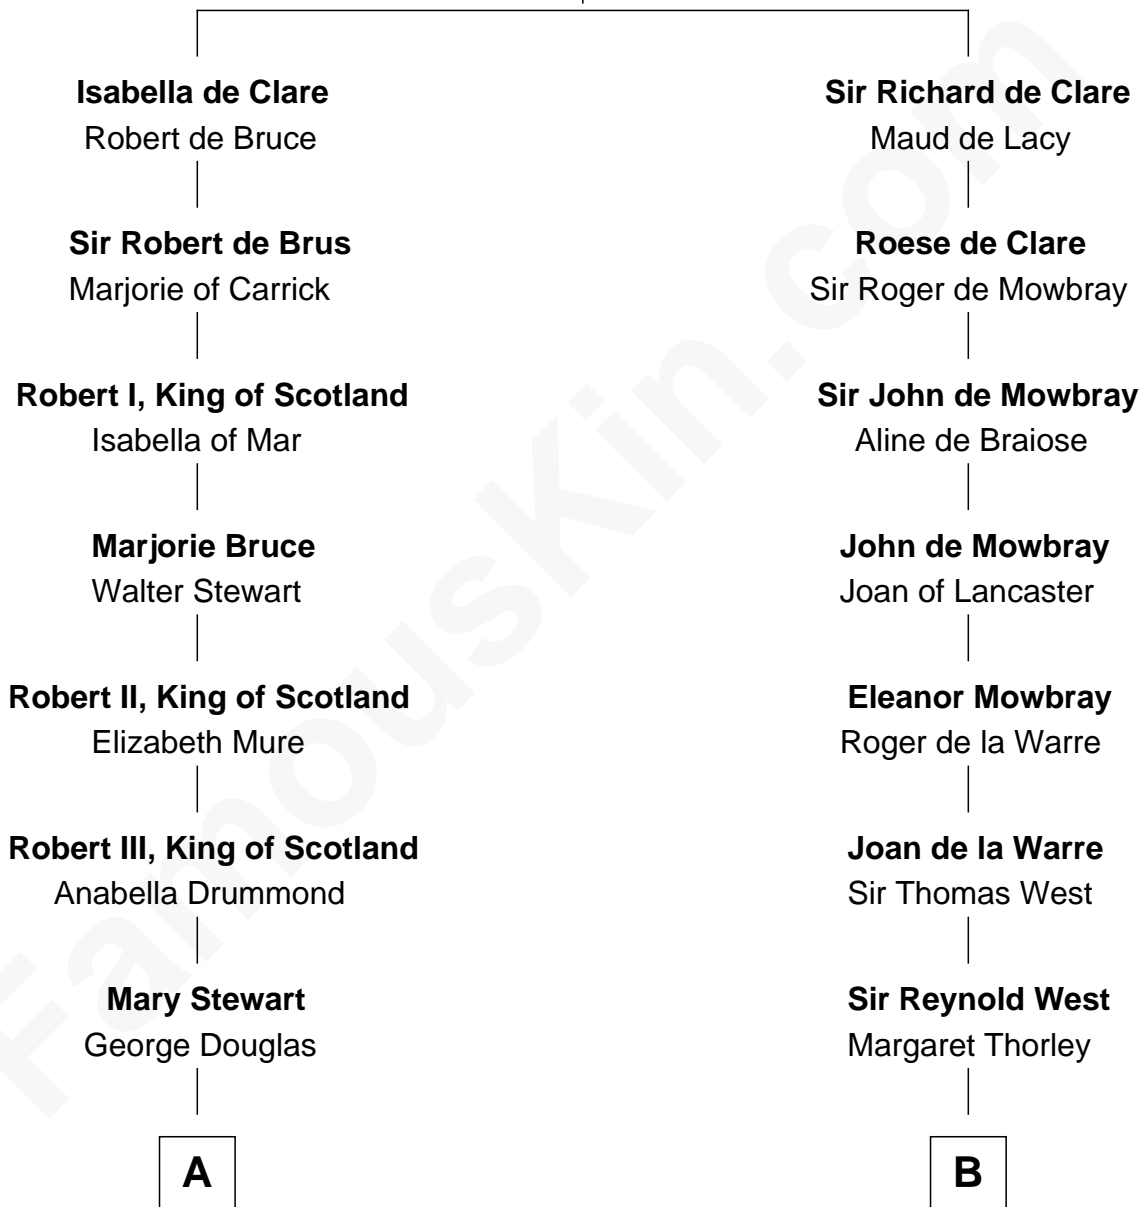

FamousKin.com

Relationship Chart of

Eleanor Roosevelt

First Lady of President Franklin D. Roosevelt

21st cousin of

John D. Rockefeller

Founder of the Standard Oil Company

Gilbert de Clare

Isabel Marshal

C

Anne Irvine
James Bulloch

James Stephens Bulloch
Martha Stewart

Martha Bulloch
Theodore Roosevelt

Elliott Roosevelt
Anna Rebecca Hall

Eleanor Roosevelt
First Lady of Franklin Roosevelt

D

Solomon Avery
Hannah Punderson

Miles Avery
Malinda Pixley

Lucy Avery
Godfrey Lewis Rockefeller

William Avery Rockefeller
Eliza Davison

John D. Rockefeller
Founder of the Standard Oil Company