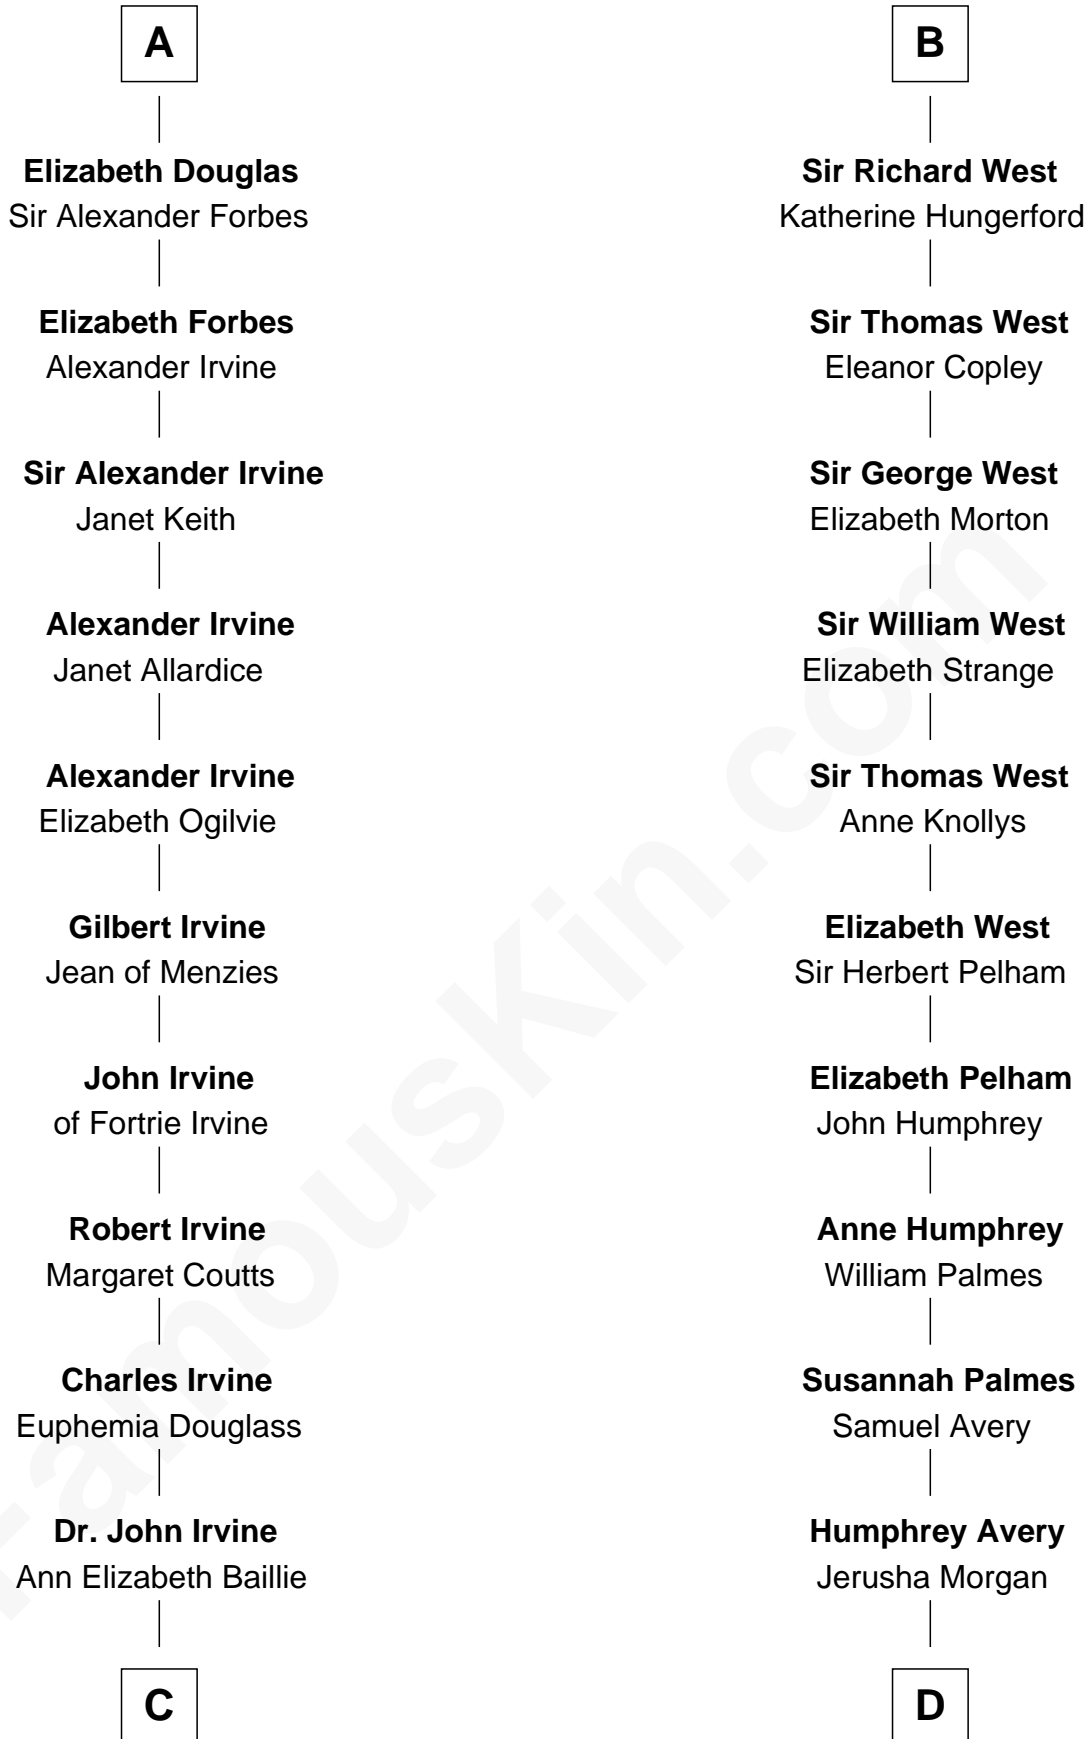

FamousKin.com

Relationship Chart of

Eleanor Roosevelt

First Lady of President Franklin D. Roosevelt

21st cousin of

John D. Rockefeller

Founder of the Standard Oil Company

Gilbert de Clare

Isabel Marshal

C

Anne Irvine
James Bulloch

James Stephens Bulloch
Martha Stewart

Martha Bulloch
Theodore Roosevelt

Elliott Roosevelt
Anna Rebecca Hall

Eleanor Roosevelt
First Lady of Franklin Roosevelt

D

Solomon Avery
Hannah Punderson

Miles Avery
Malinda Pixley

Lucy Avery
Godfrey Lewis Rockefeller

William Avery Rockefeller
Eliza Davison

John D. Rockefeller
Founder of the Standard Oil Company