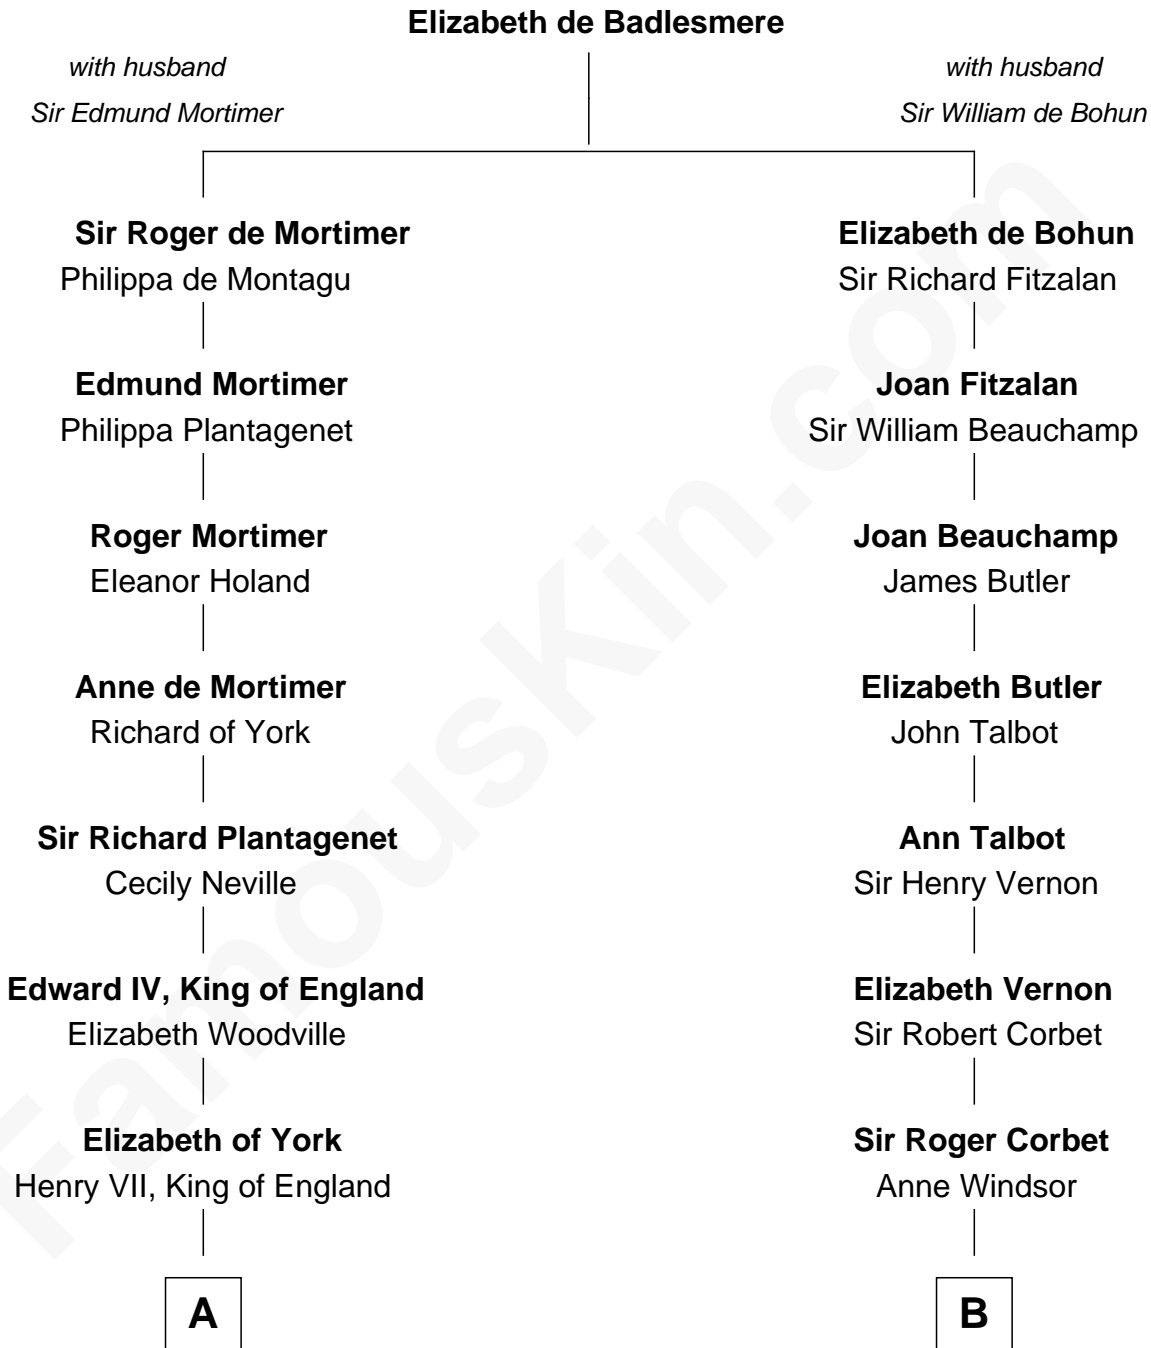

FamousKin.com

Relationship Chart of

Eleanor Roosevelt

First Lady of President Franklin D. Roosevelt

18th cousin 3 times removed of

John D. Rockefeller

Founder of the Standard Oil Company

C

Gabriel Ver Planck Ludlow

Elizabeth A. Hunter

Dr. Edward Hunter Ludlow

Elizabeth Livingston

Mary Livingston Ludlow

Valentine Gill Hall

Anna Rebecca Hall

Elliott Roosevelt

Eleanor Roosevelt

First Lady of Franklin Roosevelt

D

William Avery Rockefeller

Eliza Davison

John D. Rockefeller

Founder of the Standard Oil Company

FamousKin.com