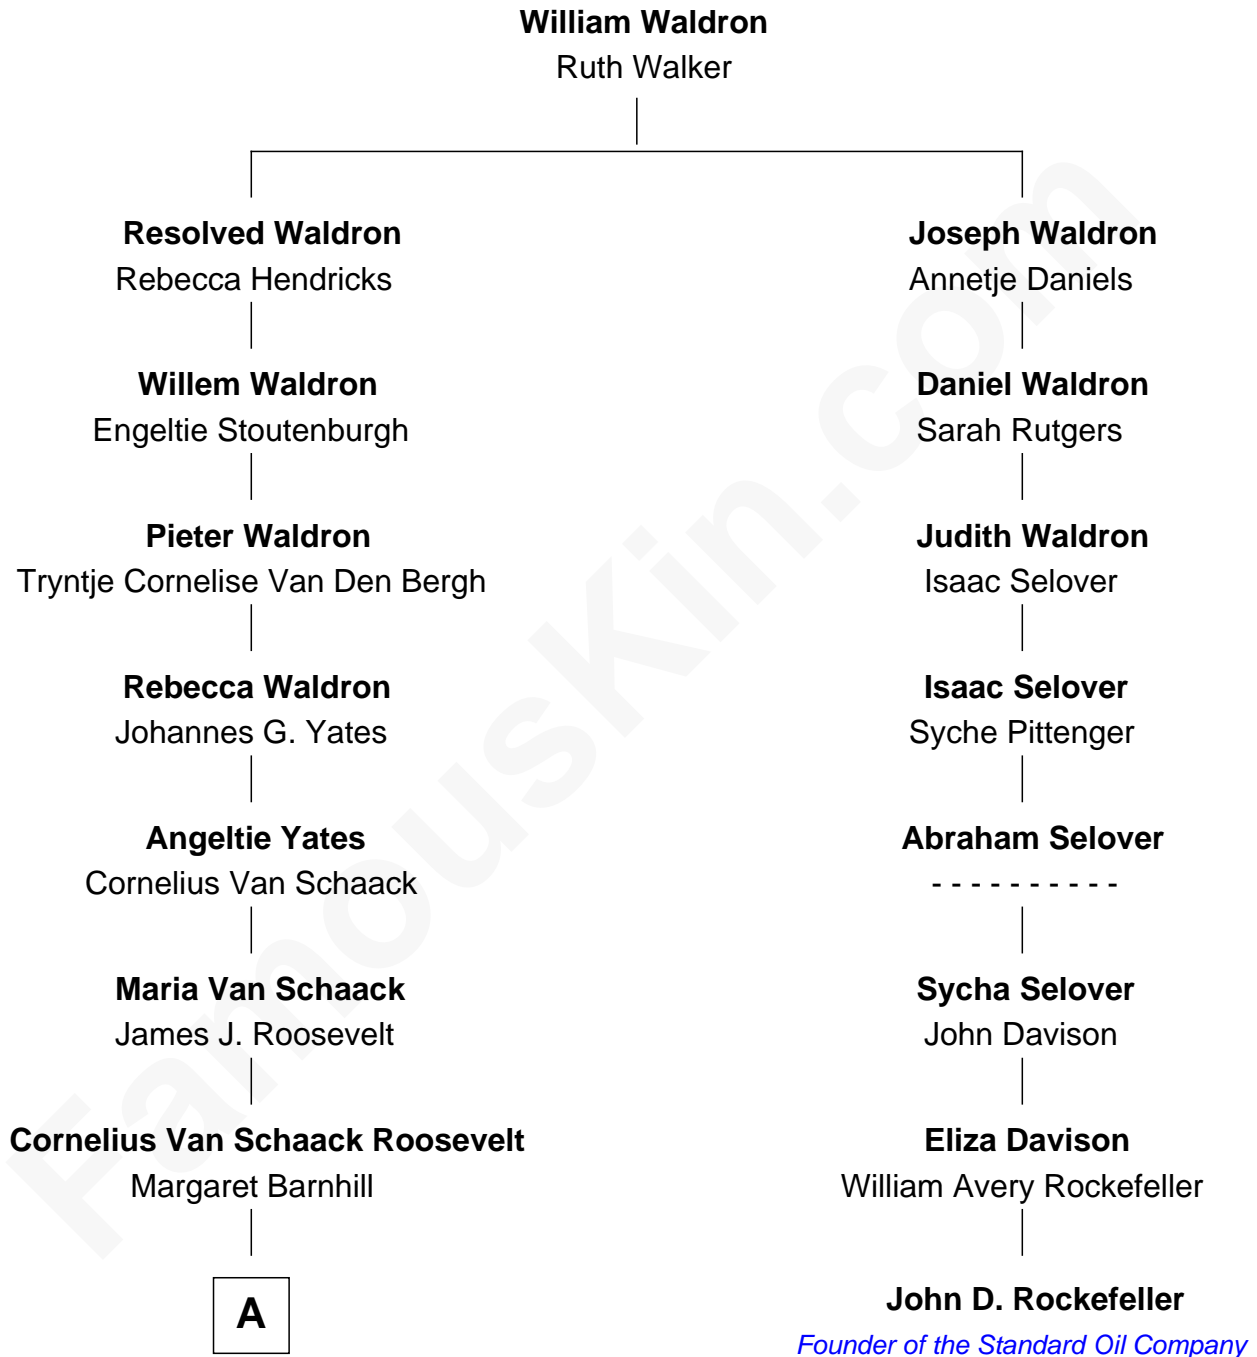

FamousKin.com

Relationship Chart of

Eleanor Roosevelt

First Lady of President Franklin D. Roosevelt

7th cousin 2 times removed of

John D. Rockefeller

Founder of the Standard Oil Company

A

—
Theodore Roosevelt

Martha Bulloch

—
Elliott Roosevelt

Anna Rebecca Hall

—
Eleanor Roosevelt

First Lady of Franklin Roosevelt

FamousKin.com