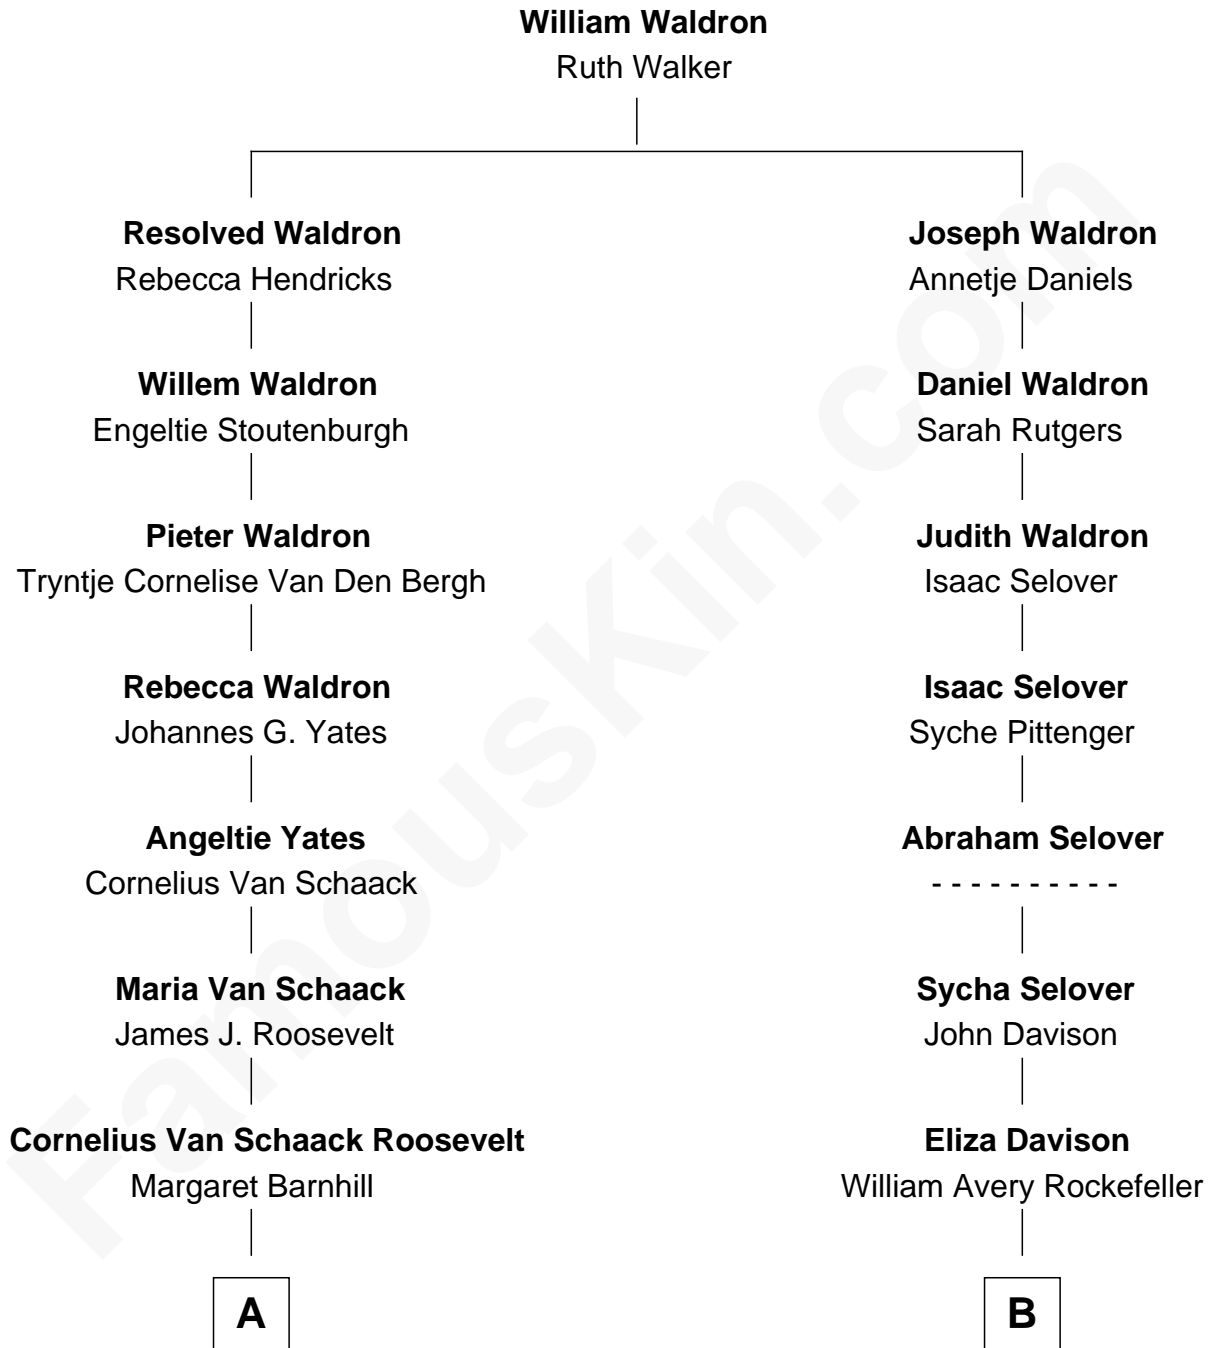

FamousKin.com

Relationship Chart of

Eleanor Roosevelt

First Lady of President Franklin D. Roosevelt

9th cousin of

Nelson Rockefeller

41st U.S. Vice-President

A

Theodore Roosevelt

Martha Bulloch

Elliott Roosevelt

Anna Rebecca Hall

Eleanor Roosevelt

First Lady of Franklin Roosevelt

B

John Davison Rockefeller

Laura Celestia Spelman

John Davison Rockefeller

Abby Greene Aldrich

Nelson Rockefeller

41st U.S. Vice-President

FamousKin.com