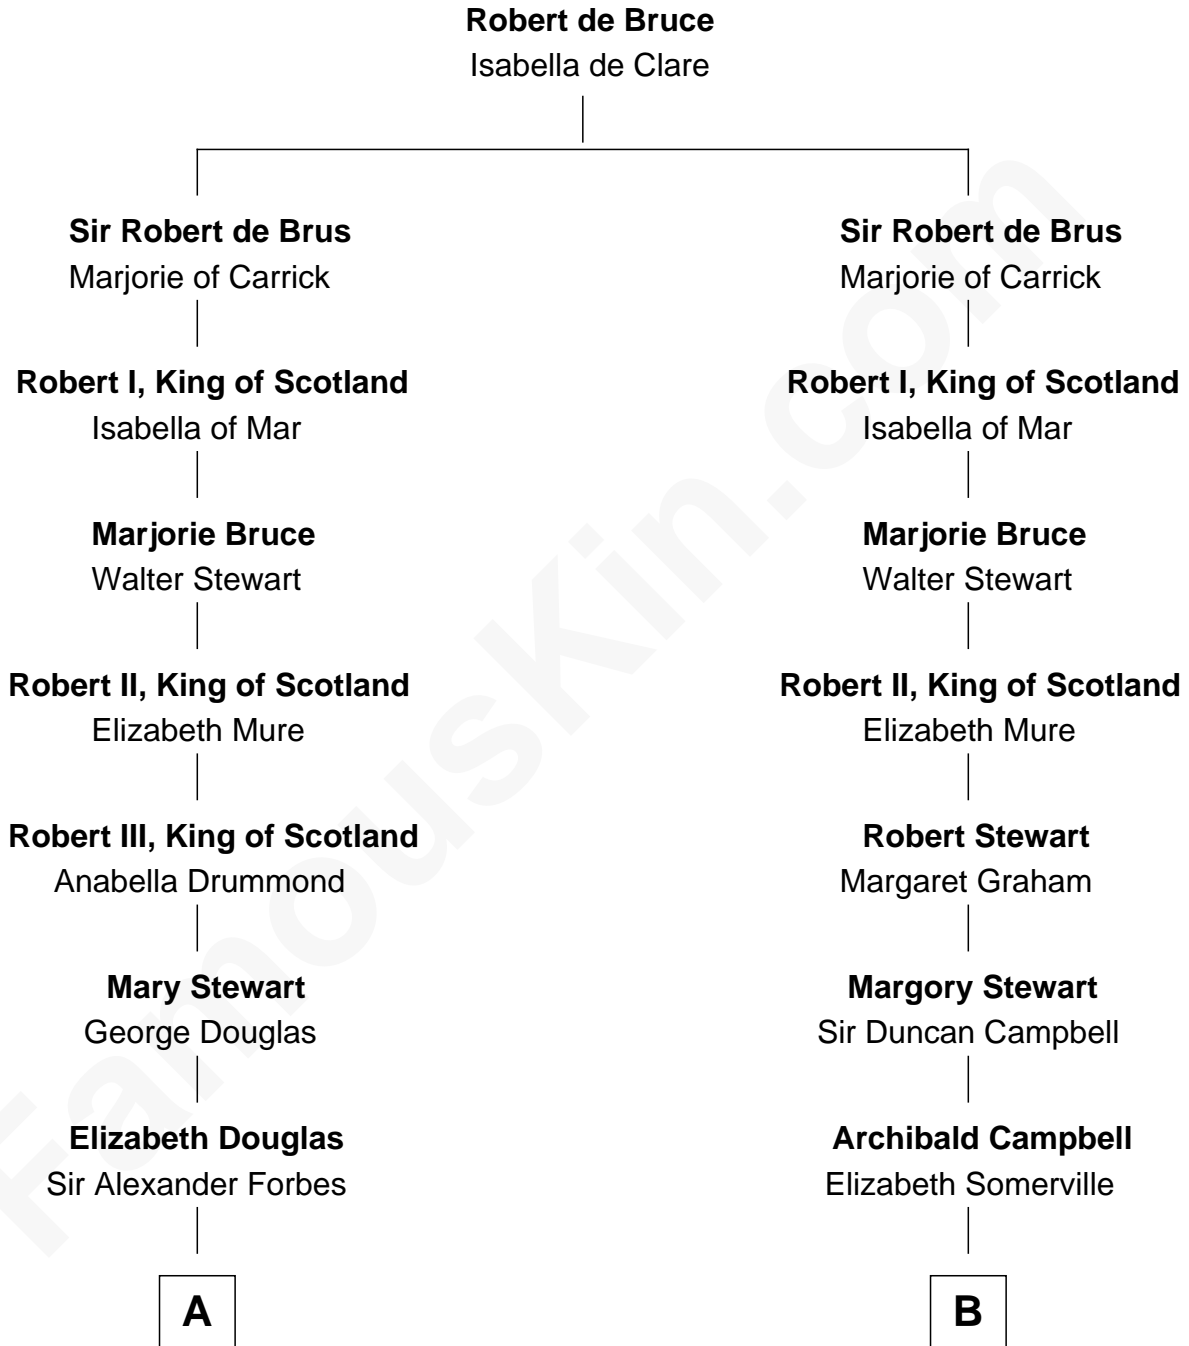

FamousKin.com

Relationship Chart of

Eleanor Roosevelt

First Lady of President Franklin D. Roosevelt

20th cousin of

Emily Post

American Author on Etiquette

C

James Stephens Bulloch

Martha Stewart

Martha Bulloch

Theodore Roosevelt

Elliott Roosevelt

Anna Rebecca Hall

Eleanor Roosevelt

First Lady of Franklin Roosevelt