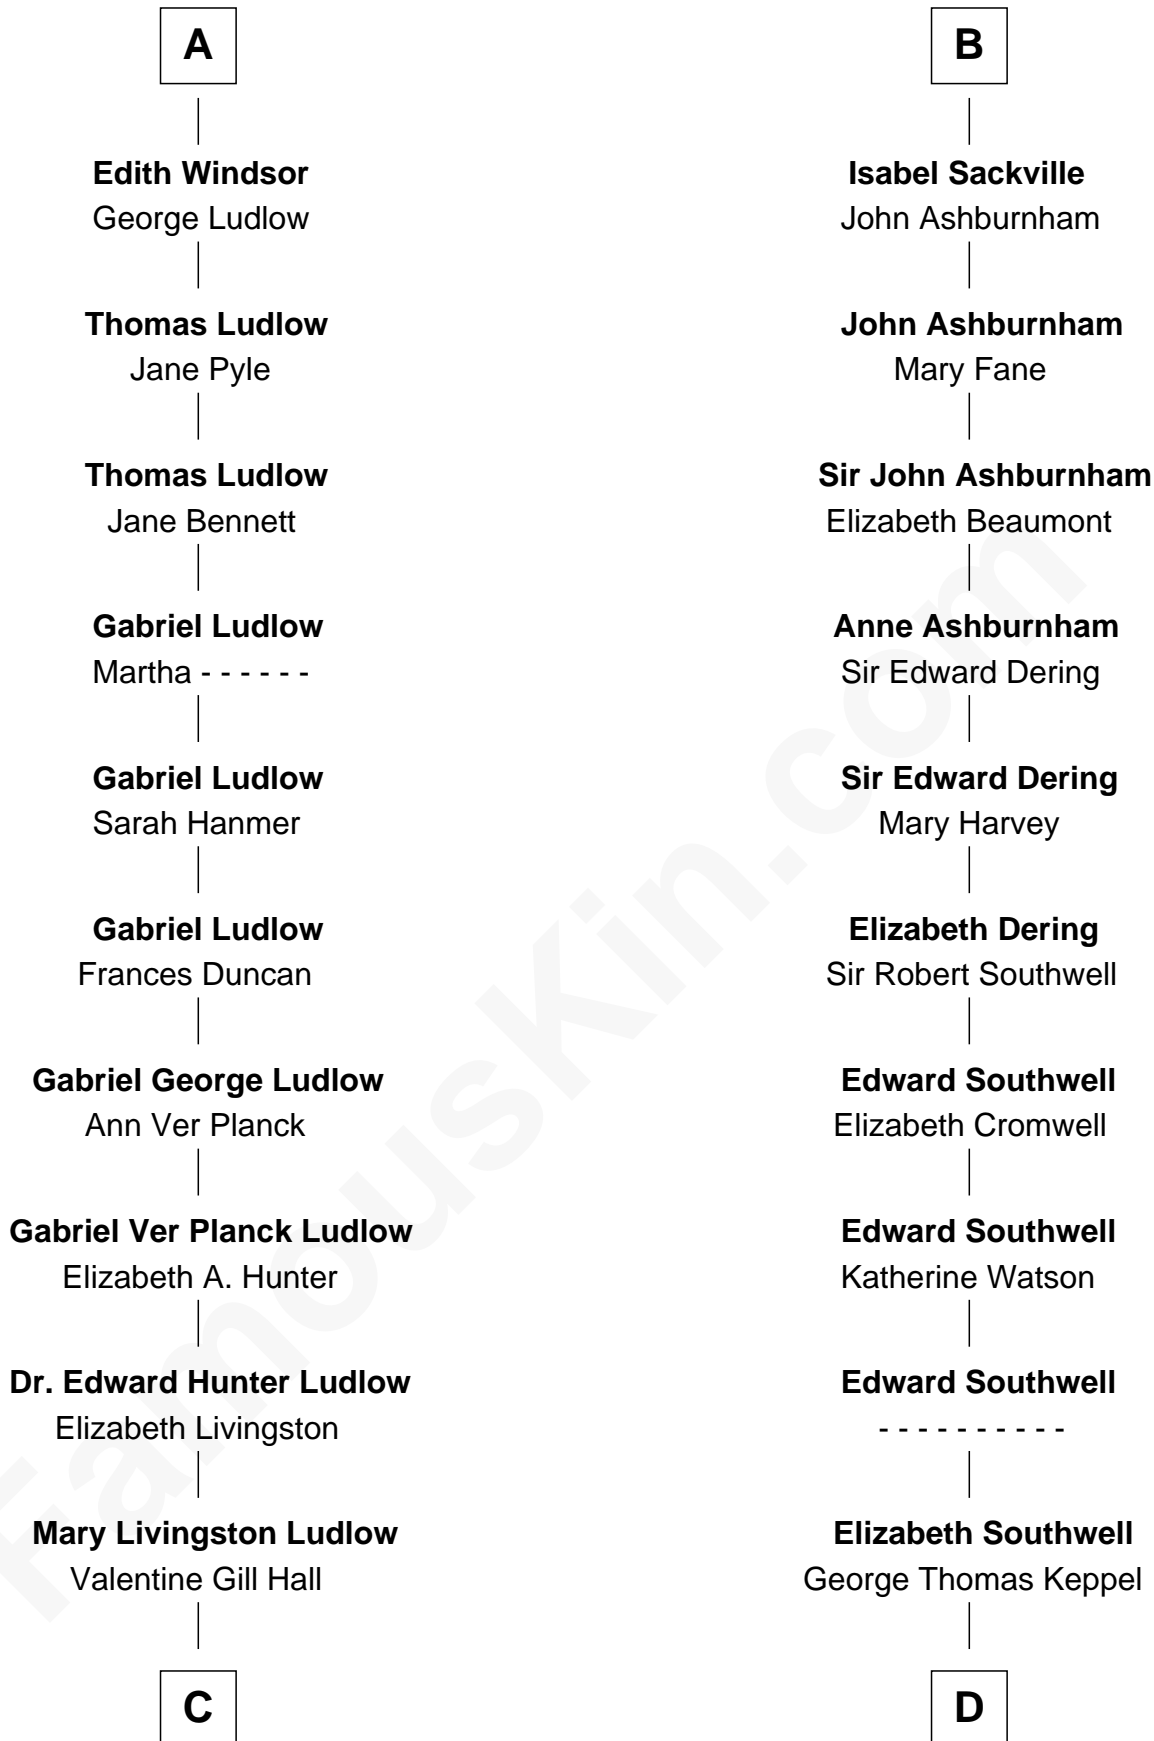

FamousKin.com

Relationship Chart of

Eleanor Roosevelt

First Lady of President Franklin D. Roosevelt

18th cousin 3 times removed of

Camilla Parker Bowles

Queen Consort of the United Kingdom

Humphrey de Bohun
Elizabeth Plantagenet

C

Anna Rebecca Hall
Elliott Roosevelt

Eleanor Roosevelt
First Lady of Franklin Roosevelt

D

William Coutts Keppel
Sophia Mary McNab

George Keppel
Alice Frederica Edmonstone

Sonia Rosemary Keppel
Roland Calvert Cubitt