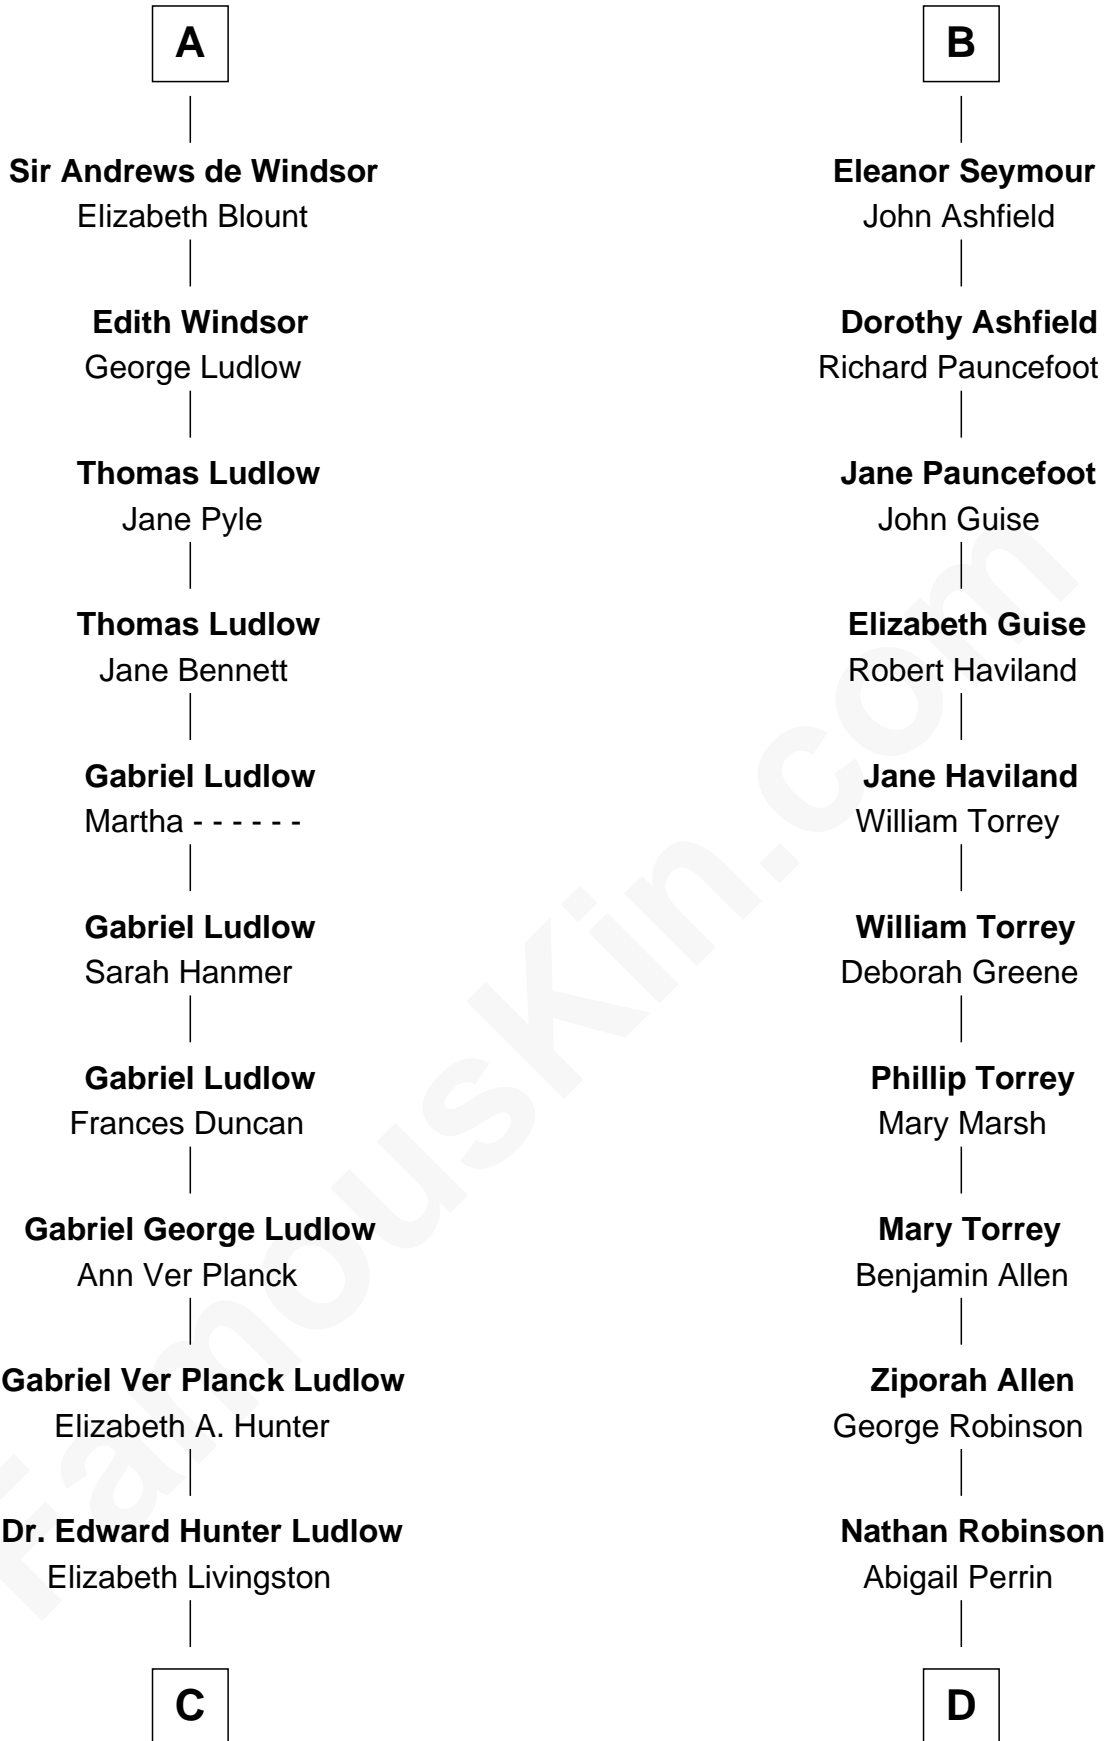

FamousKin.com

Relationship Chart of

Eleanor Roosevelt

First Lady of President Franklin D. Roosevelt

19th cousin 2 times removed of

Raquel Welch
Movie Actress

Sir Hugh de Courtenay
Eleanor le Despencer

Sir Hugh de Courtenay
Agnes de St. John

A

Isabel Courtenay
John St. John

Margaret St. John
John de Beauchamp

Cecily de Beauchamp
Sir Roger de Seymour

Sir William de Seymour
Margaret de Brockbury

Sir Roger Seymour
Maud Sturmy

Sir John Seymour
Isabel Williams

Humphrey Seymour
Elizabeth Winslow

B

C

Mary Livingston Ludlow

Valentine Gill Hall

Anna Rebecca Hall

Elliott Roosevelt

Eleanor Roosevelt