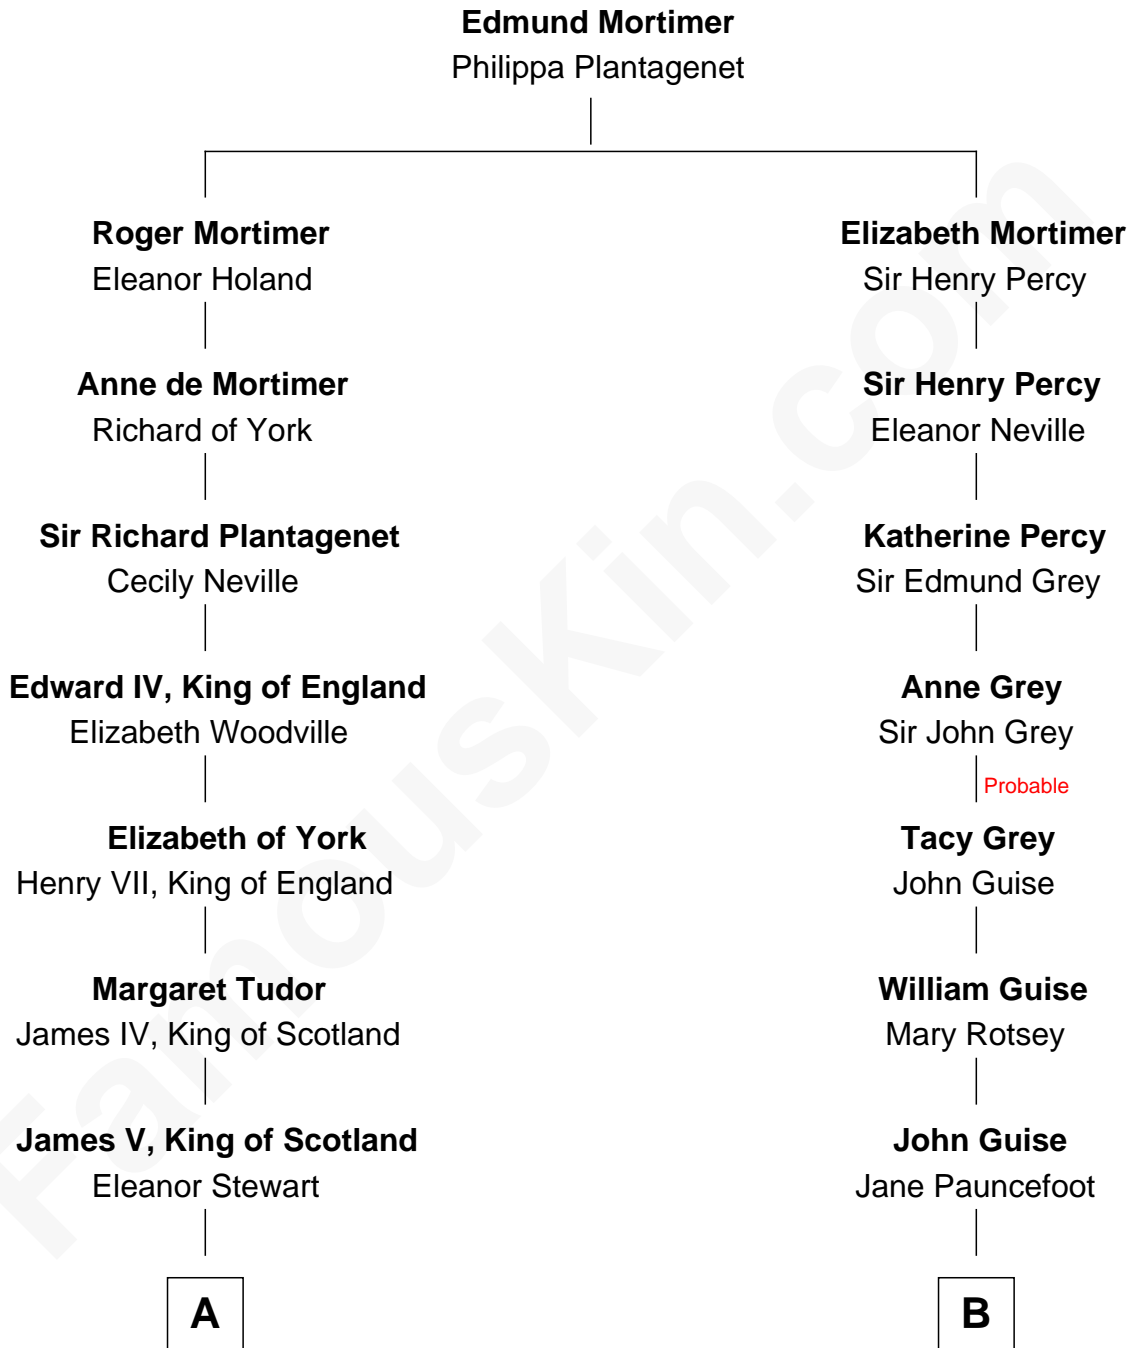

# FamousKin.com

## Relationship Chart of

### Eleanor Roosevelt

*First Lady of President Franklin D. Roosevelt*

18th cousin 1 time removed of

**Raquel Welch**  
*Movie Actress*

**C**

**Mary Livingston Ludlow**

Valentine Gill Hall

**Anna Rebecca Hall**

Elliott Roosevelt

**Eleanor Roosevelt**

*First Lady of Franklin Roosevelt*

**D**

**Josephine Sarah Hall**

Armando Carlos Tejada

**Raquel Welch**

*aka Raquel Welch*