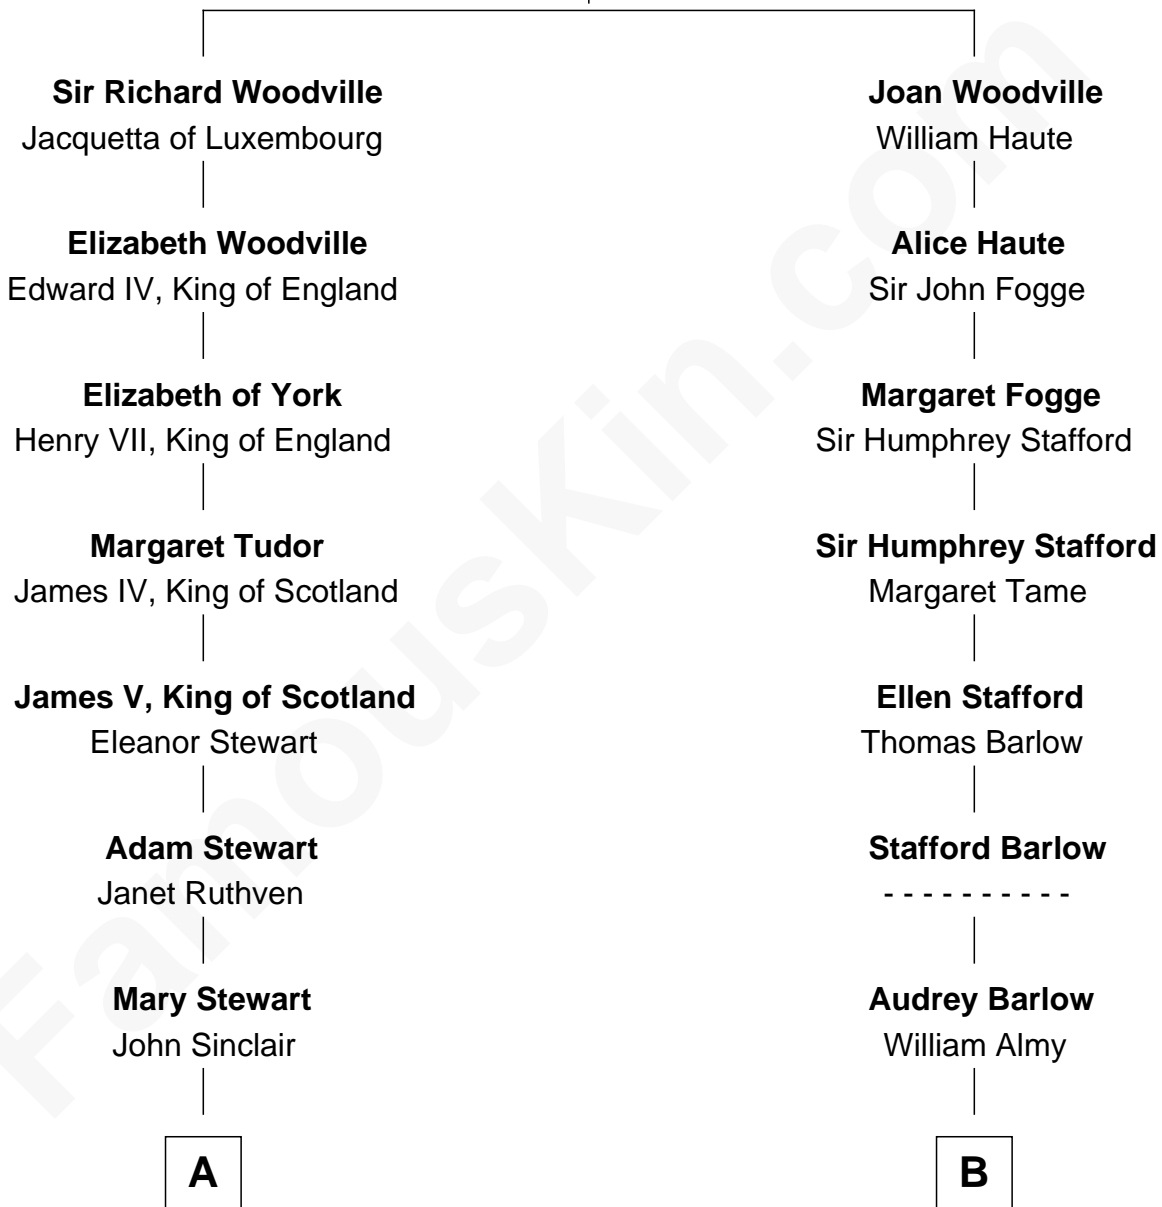

FamousKin.com

Relationship Chart of

Eleanor Roosevelt

First Lady of President Franklin D. Roosevelt

17th cousin of

Raquel Welch
Movie Actress

Richard Woodville
Joan Bedlisgate

A

William Sinclair
Joanna Gordon

James Sinclair
Anna Sinclair

Robert Sinclair
Maria Duycking

Anna Sinclair
Charles Crommelin

Mary Crommelin
Gulian Ver Planck

Ann Ver Planck
Gabriel George Ludlow

Gabriel Ver Planck Ludlow
Elizabeth A. Hunter

Dr. Edward Hunter Ludlow
Elizabeth Livingston

Mary Livingston Ludlow
Valentine Gill Hall

Anna Rebecca Hall
Elliott Roosevelt

Eleanor Roosevelt

First Lady of Franklin Roosevelt

B

Annis Almy
John Greene

Deborah Greene
William Torrey