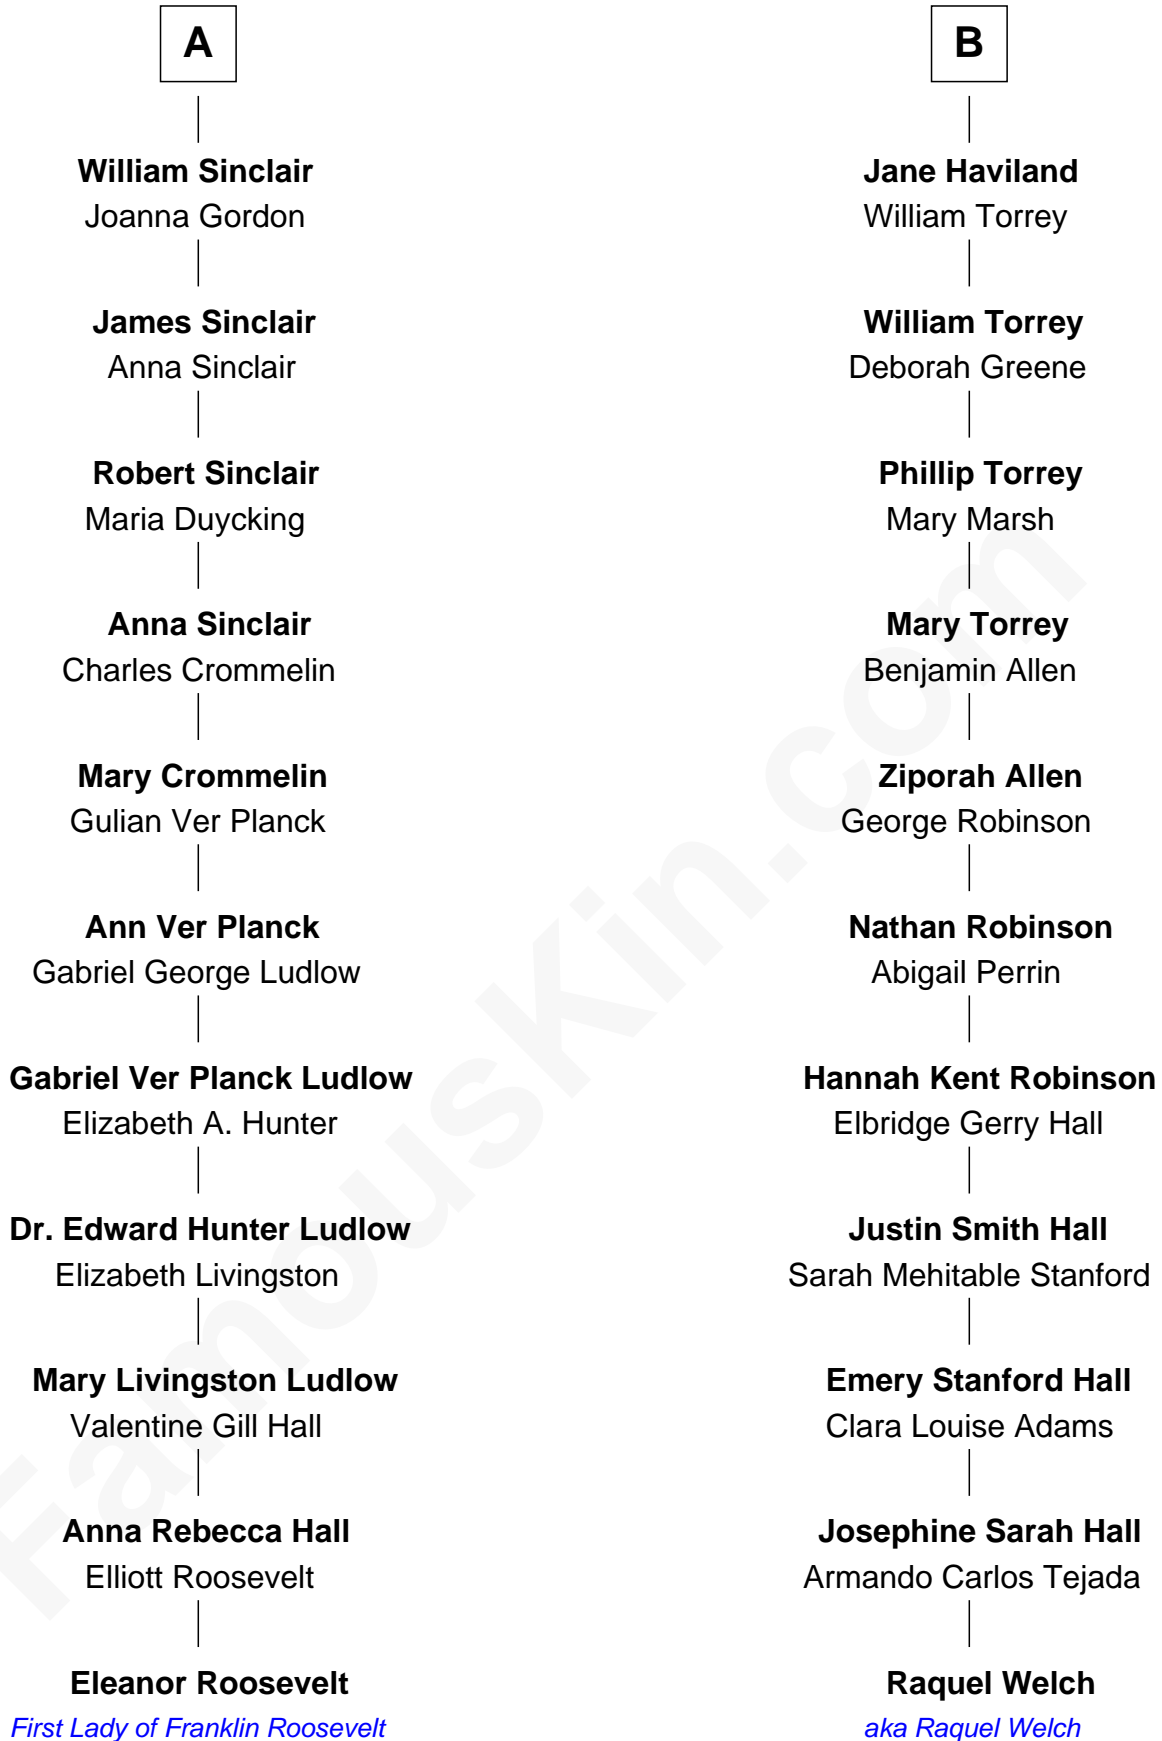

FamousKin.com

Relationship Chart of

Eleanor Roosevelt

First Lady of President Franklin D. Roosevelt

17th cousin of

Raquel Welch
Movie Actress

Sir Ralph Neville
Joan Beaufort

Raquel Welch photo by [Alan Light](#) (CC BY 2.0)