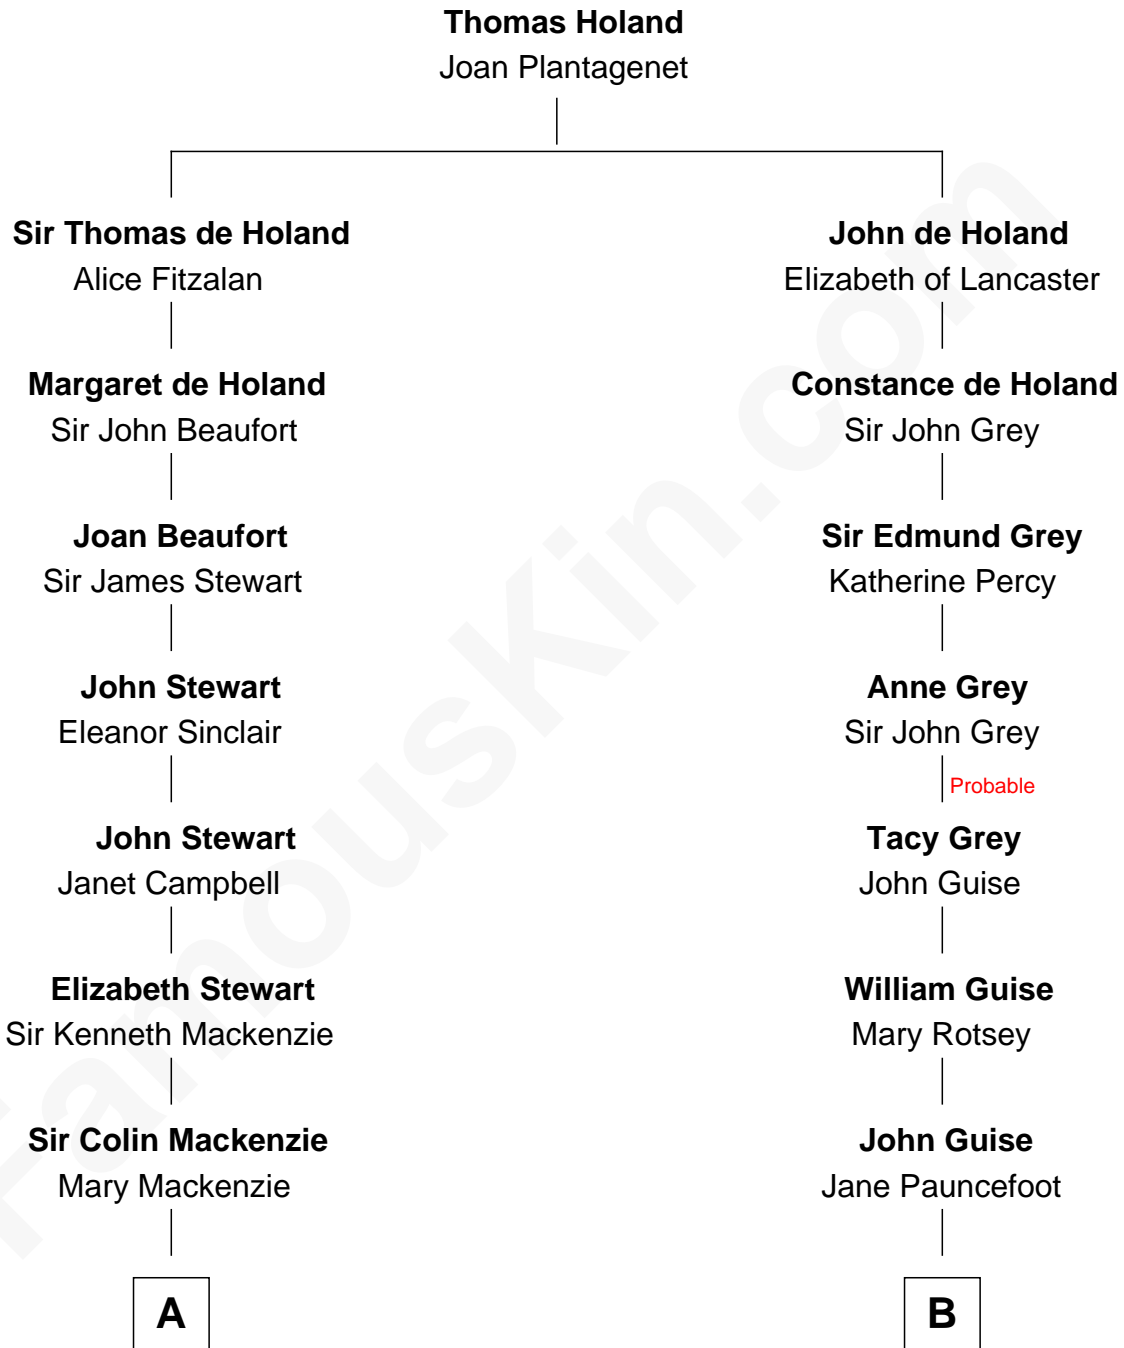

FamousKin.com

Relationship Chart of

Eleanor Roosevelt

First Lady of President Franklin D. Roosevelt

17th cousin 1 time removed of

Raquel Welch
Movie Actress

C

Josephine Sarah Hall
Armando Carlos Tejada

Raquel Welch
aka Raquel Welch

FamousKin.com