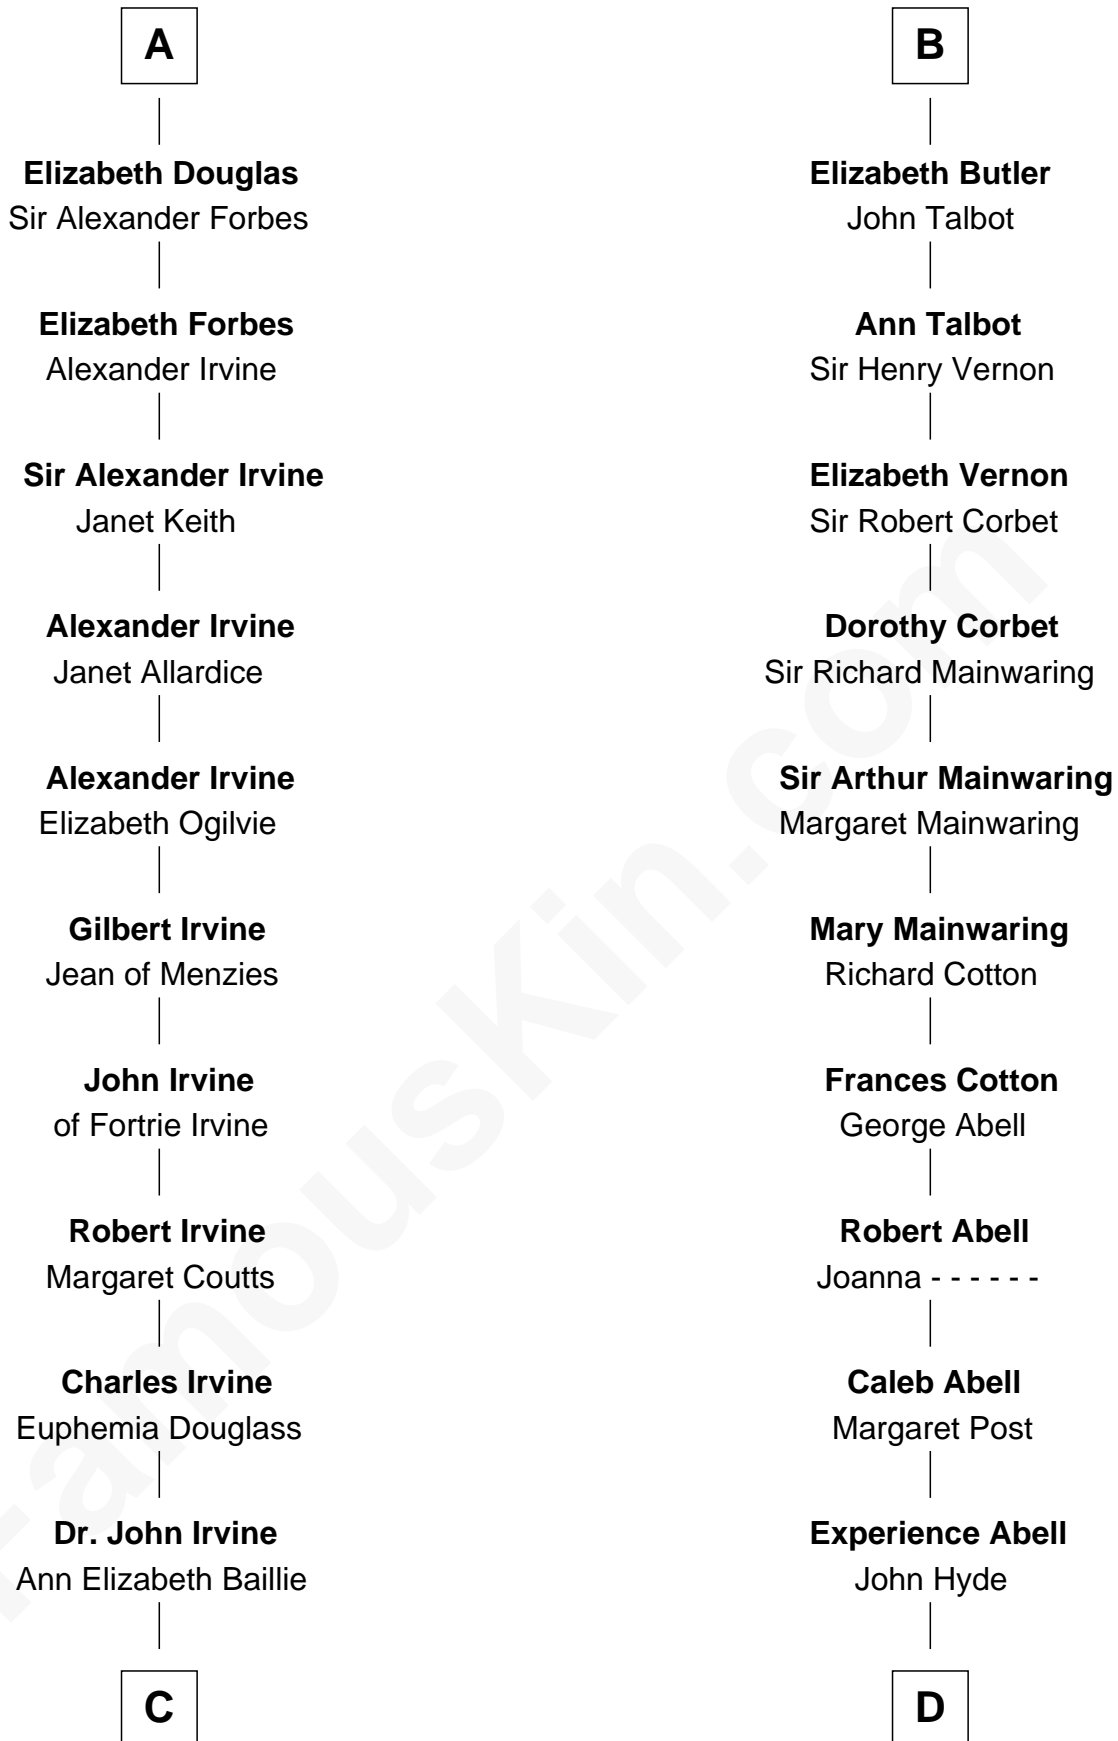

FamousKin.com

Relationship Chart of

Eleanor Roosevelt

First Lady of President Franklin D. Roosevelt

21st cousin of

Grover Cleveland

22nd and 24th U.S. President

C

Anne Irvine
James Bulloch

James Stephens Bulloch
Martha Stewart

Martha Bulloch
Theodore Roosevelt

Elliott Roosevelt
Anna Rebecca Hall

Eleanor Roosevelt
First Lady of Franklin Roosevelt

D

James Hyde
Sarah Marshall