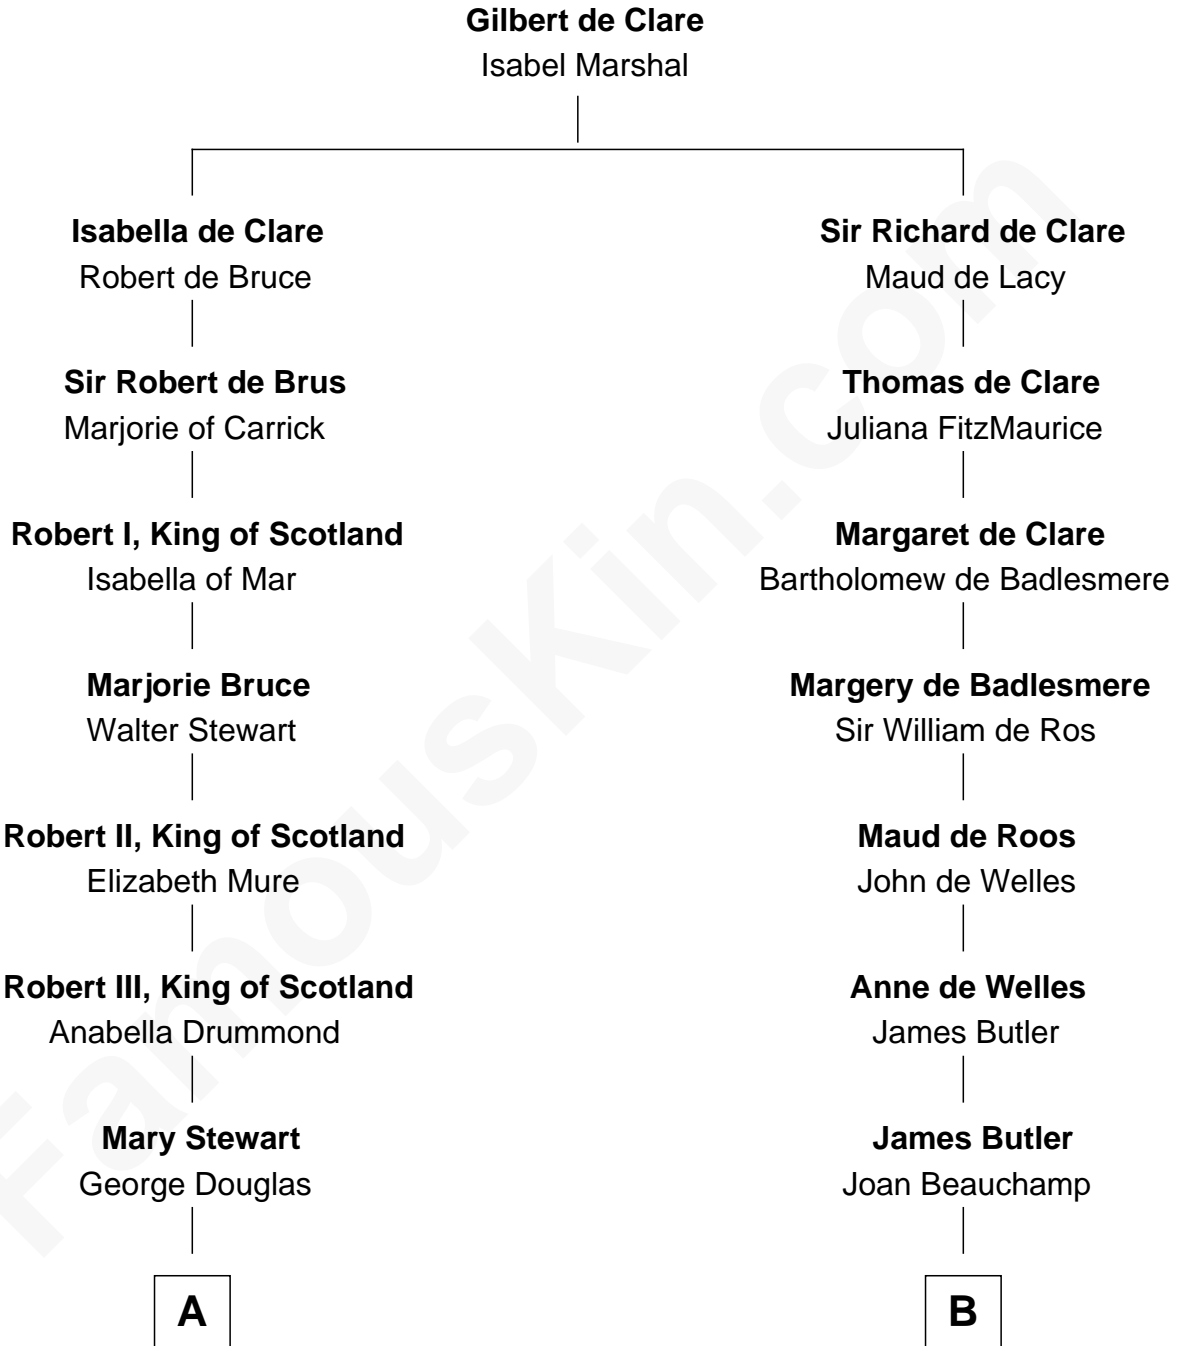

FamousKin.com

Relationship Chart of

Eleanor Roosevelt

First Lady of President Franklin D. Roosevelt

21st cousin of

Grover Cleveland

22nd and 24th U.S. President

C

Anne Irvine
James Bulloch

James Stephens Bulloch
Martha Stewart

Martha Bulloch
Theodore Roosevelt

Elliott Roosevelt
Anna Rebecca Hall

Eleanor Roosevelt
First Lady of Franklin Roosevelt

D

James Hyde
Sarah Marshall