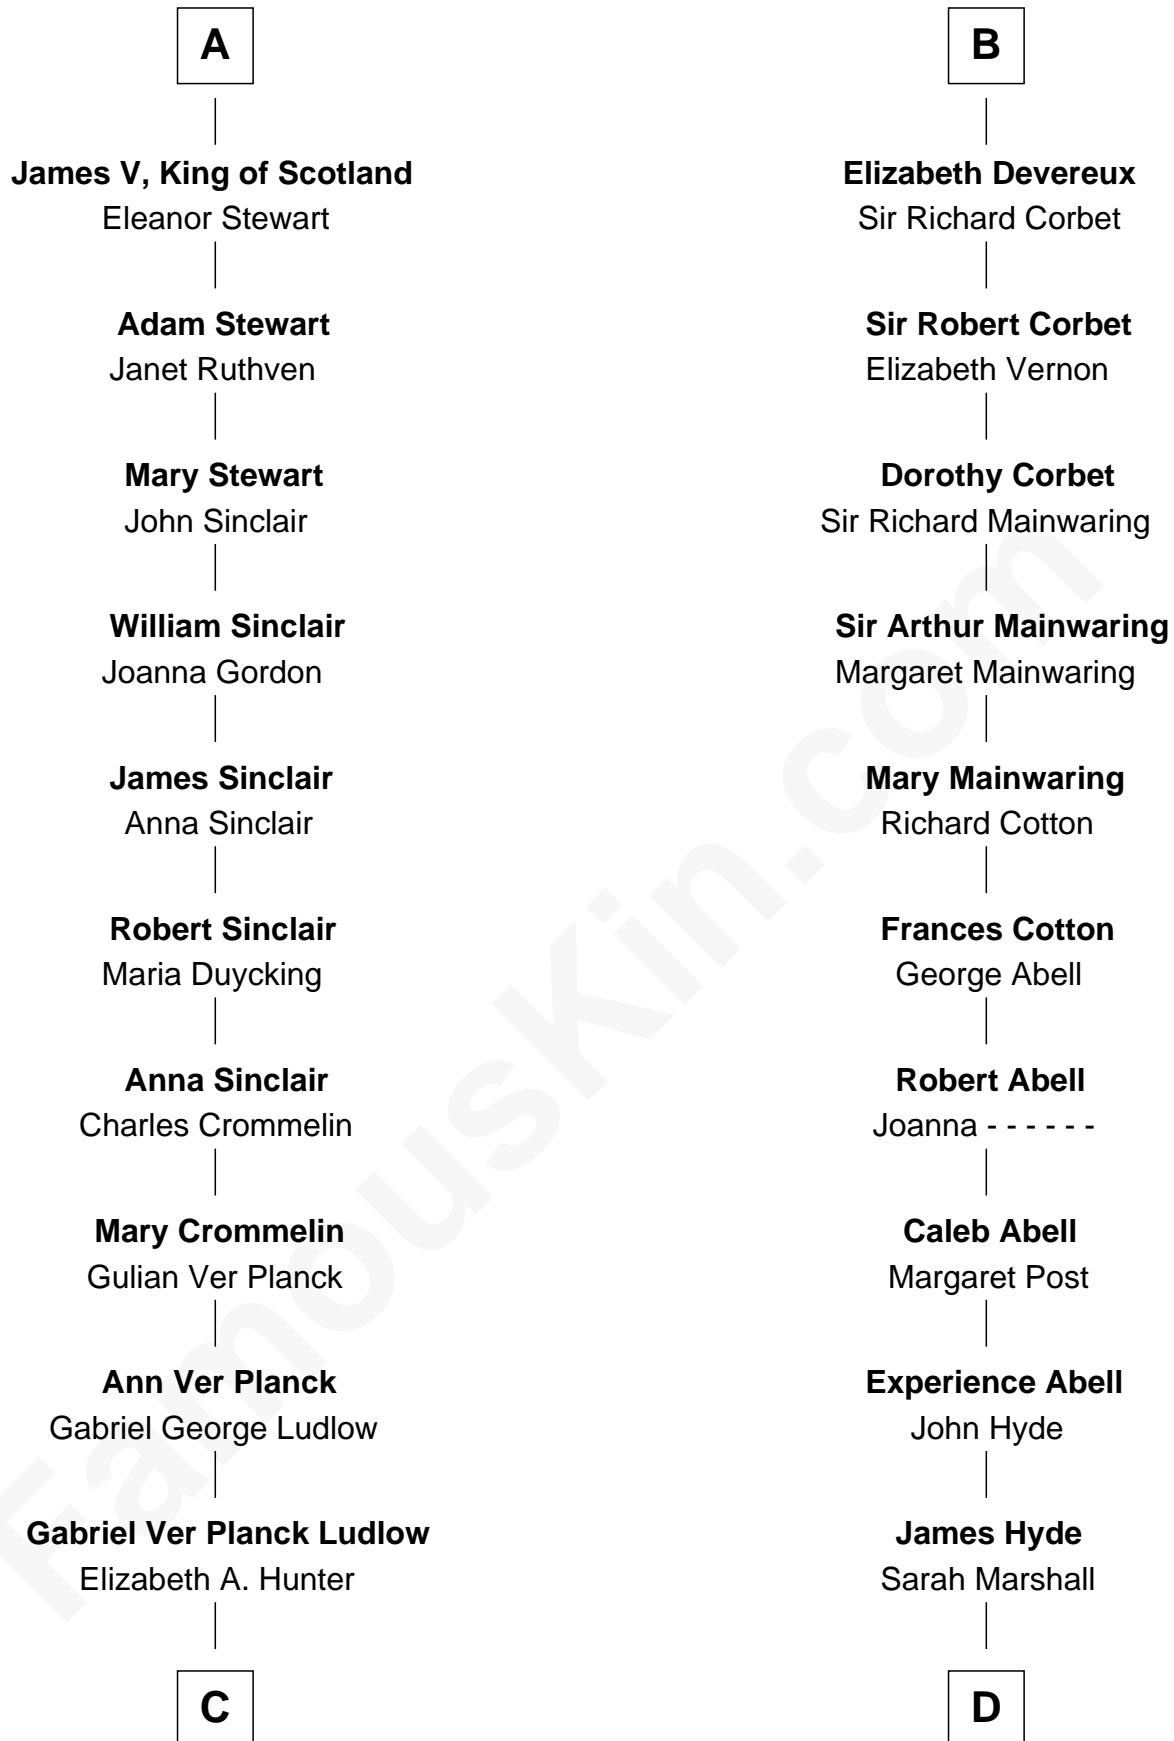

## Relationship Chart of

### Eleanor Roosevelt

*First Lady of President Franklin D. Roosevelt*

20th cousin of

### Grover Cleveland

*22nd and 24th U.S. President*

**Sir Hugh I de Audley**

Iseult de Mortimer

**C**

**Dr. Edward Hunter Ludlow**

Elizabeth Livingston

**Mary Livingston Ludlow**

Valentine Gill Hall

**Anna Rebecca Hall**

Elliott Roosevelt

**Eleanor Roosevelt**

*First Lady of Franklin Roosevelt*

**D**

**Abiah Hyde**

Aaron Cleveland