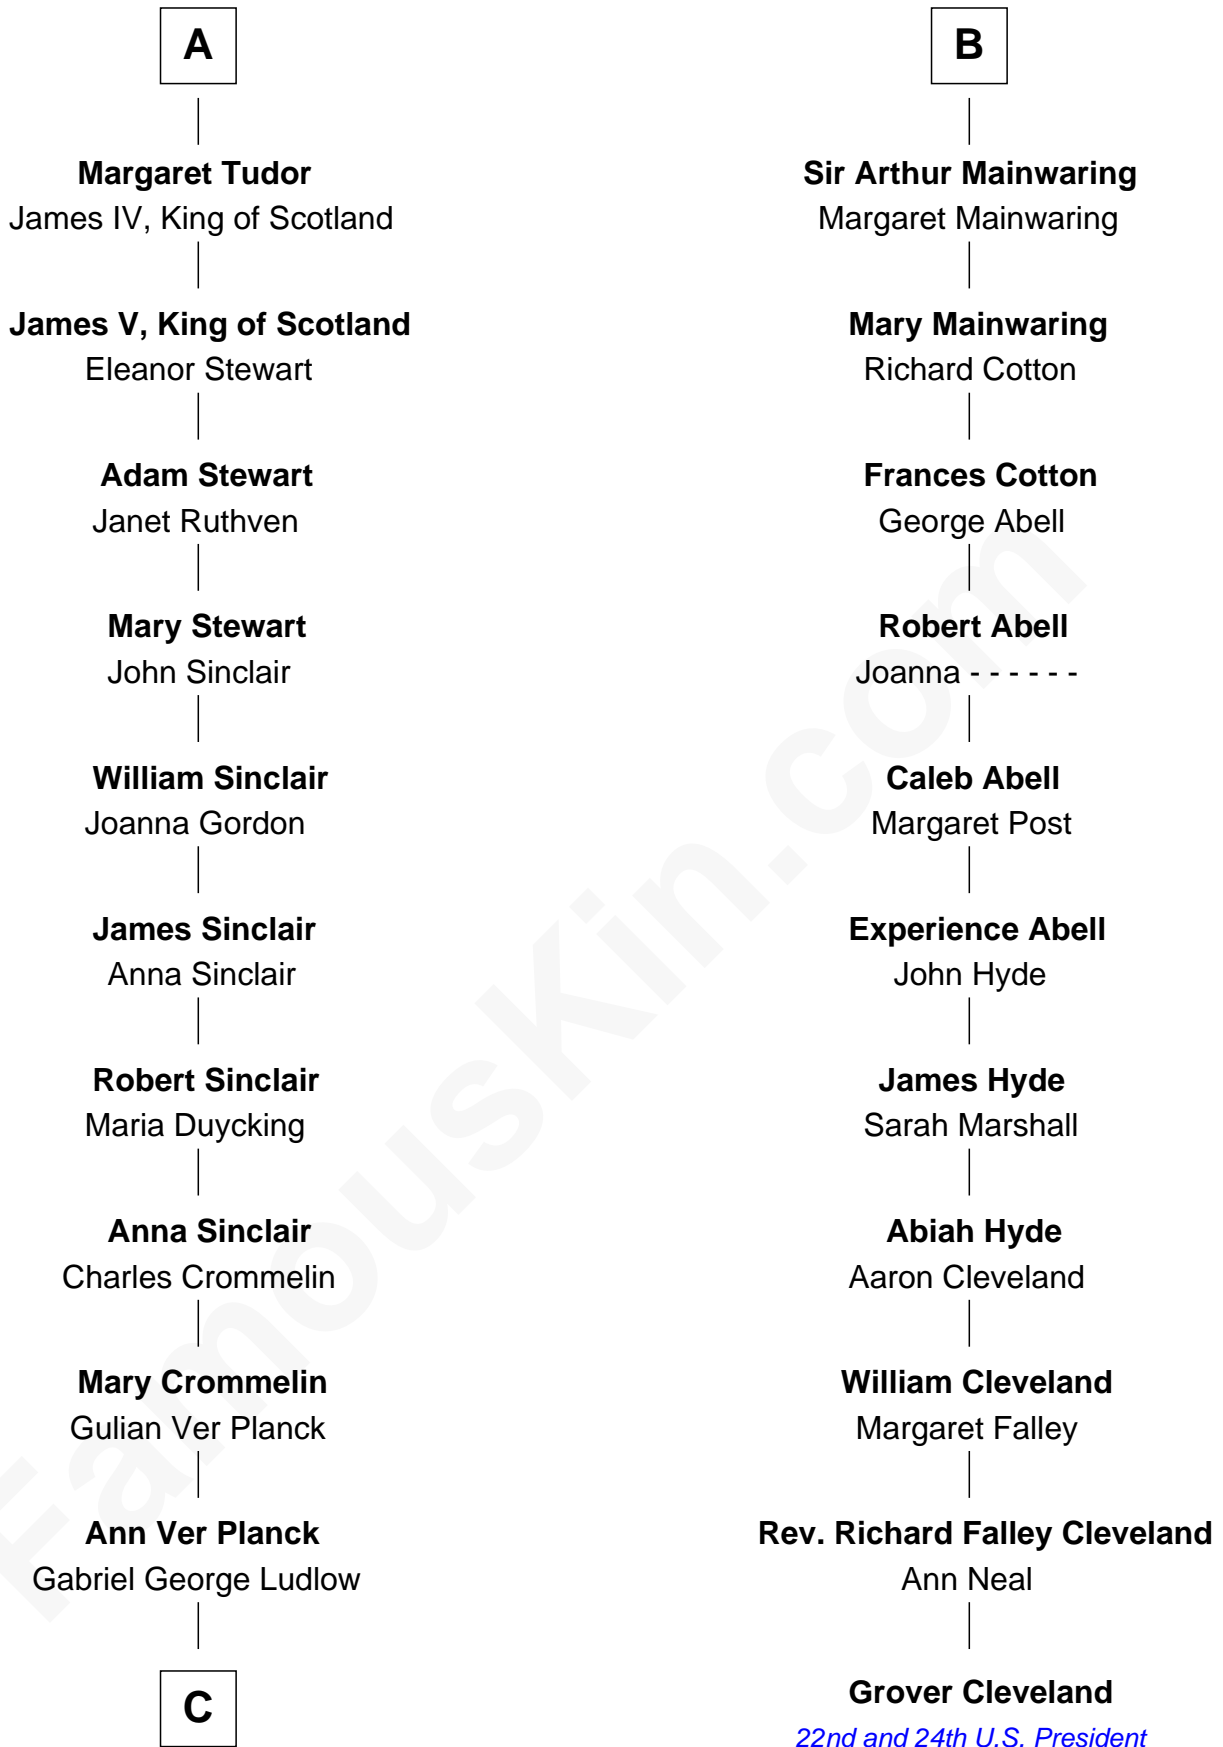

## Relationship Chart of

### Eleanor Roosevelt

*First Lady of President Franklin D. Roosevelt*

17th cousin 4 times removed of

### Grover Cleveland

*22nd and 24th U.S. President*

**C**

—  
**Gabriel Ver Planck Ludlow**

Elizabeth A. Hunter

—  
**Dr. Edward Hunter Ludlow**

Elizabeth Livingston

—  
**Mary Livingston Ludlow**