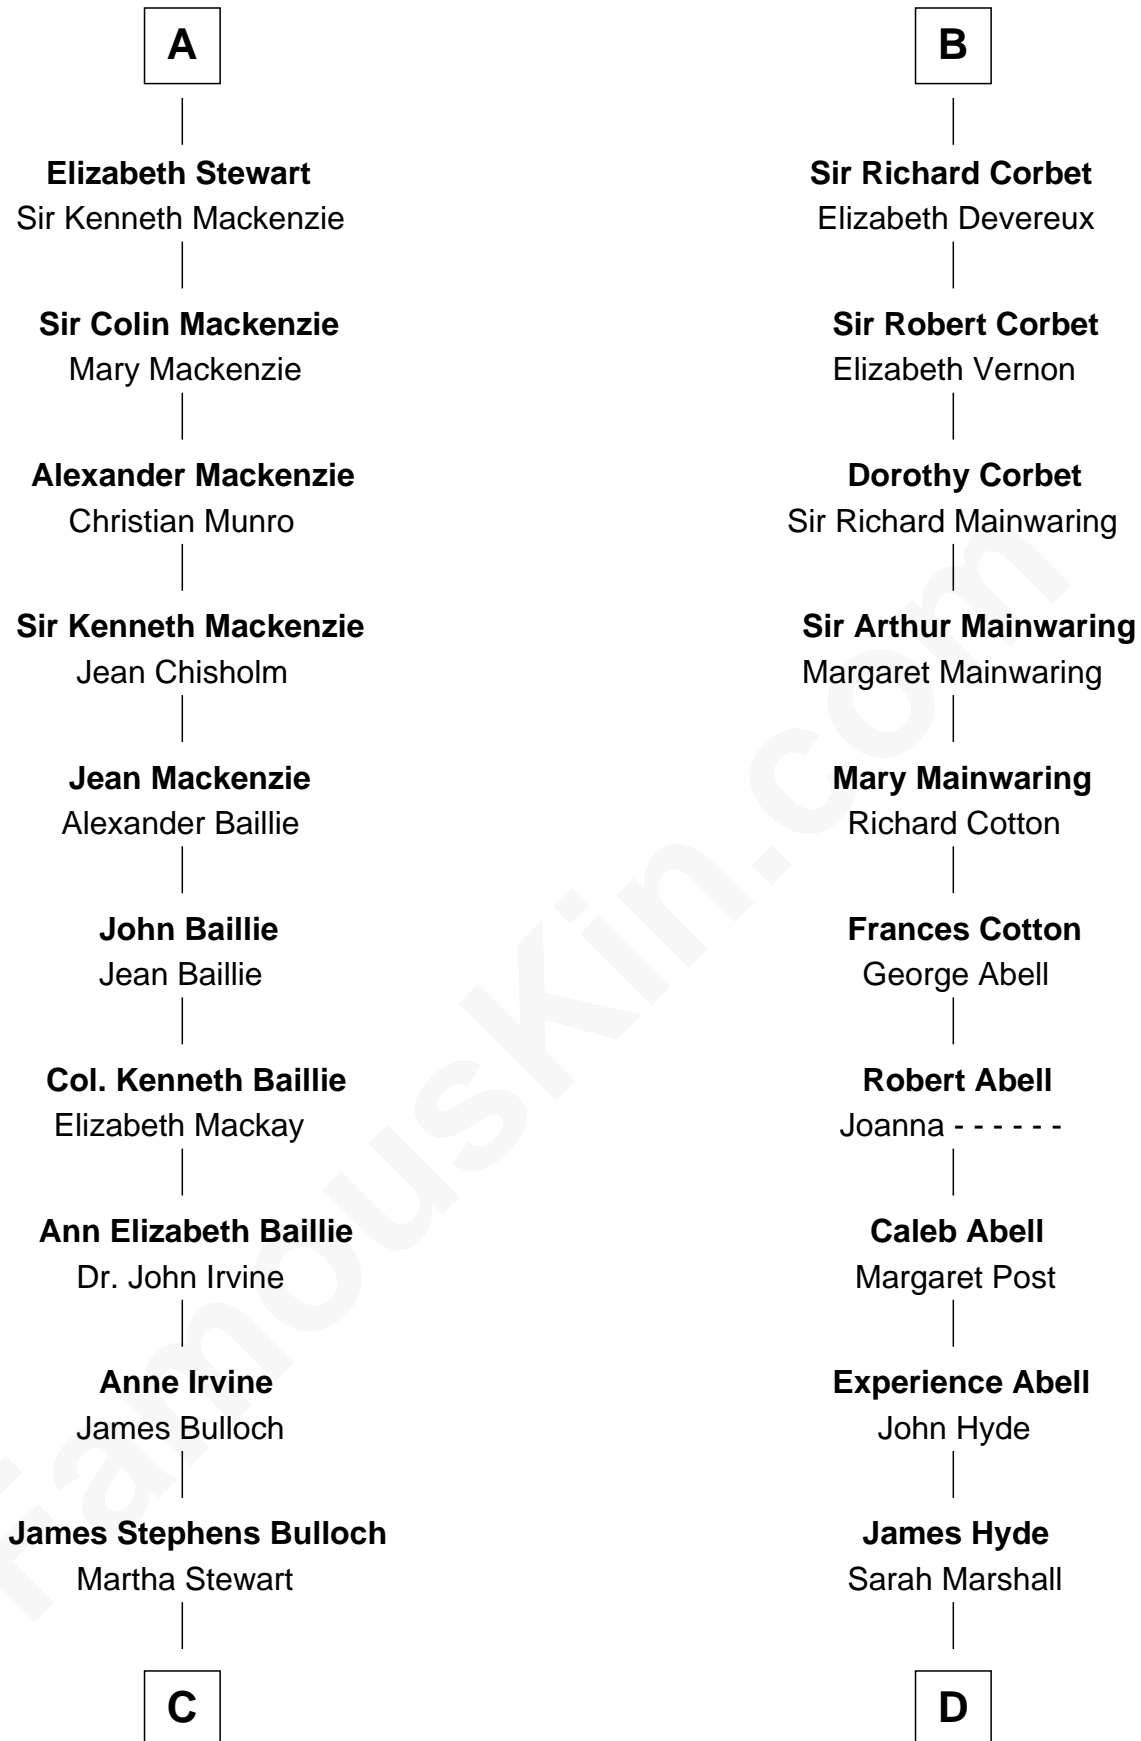

FamousKin.com

Relationship Chart of

Eleanor Roosevelt

First Lady of President Franklin D. Roosevelt

19th cousin 1 time removed of

Grover Cleveland

22nd and 24th U.S. President

C

Martha Bulloch
Theodore Roosevelt

Elliott Roosevelt
Anna Rebecca Hall

Eleanor Roosevelt
First Lady of Franklin Roosevelt

D

Abiah Hyde
Aaron Cleveland

William Cleveland
Margaret Falley

Rev. Richard Falley Cleveland
Ann Neal

Grover Cleveland
22nd and 24th U.S. President

FamousKin.com