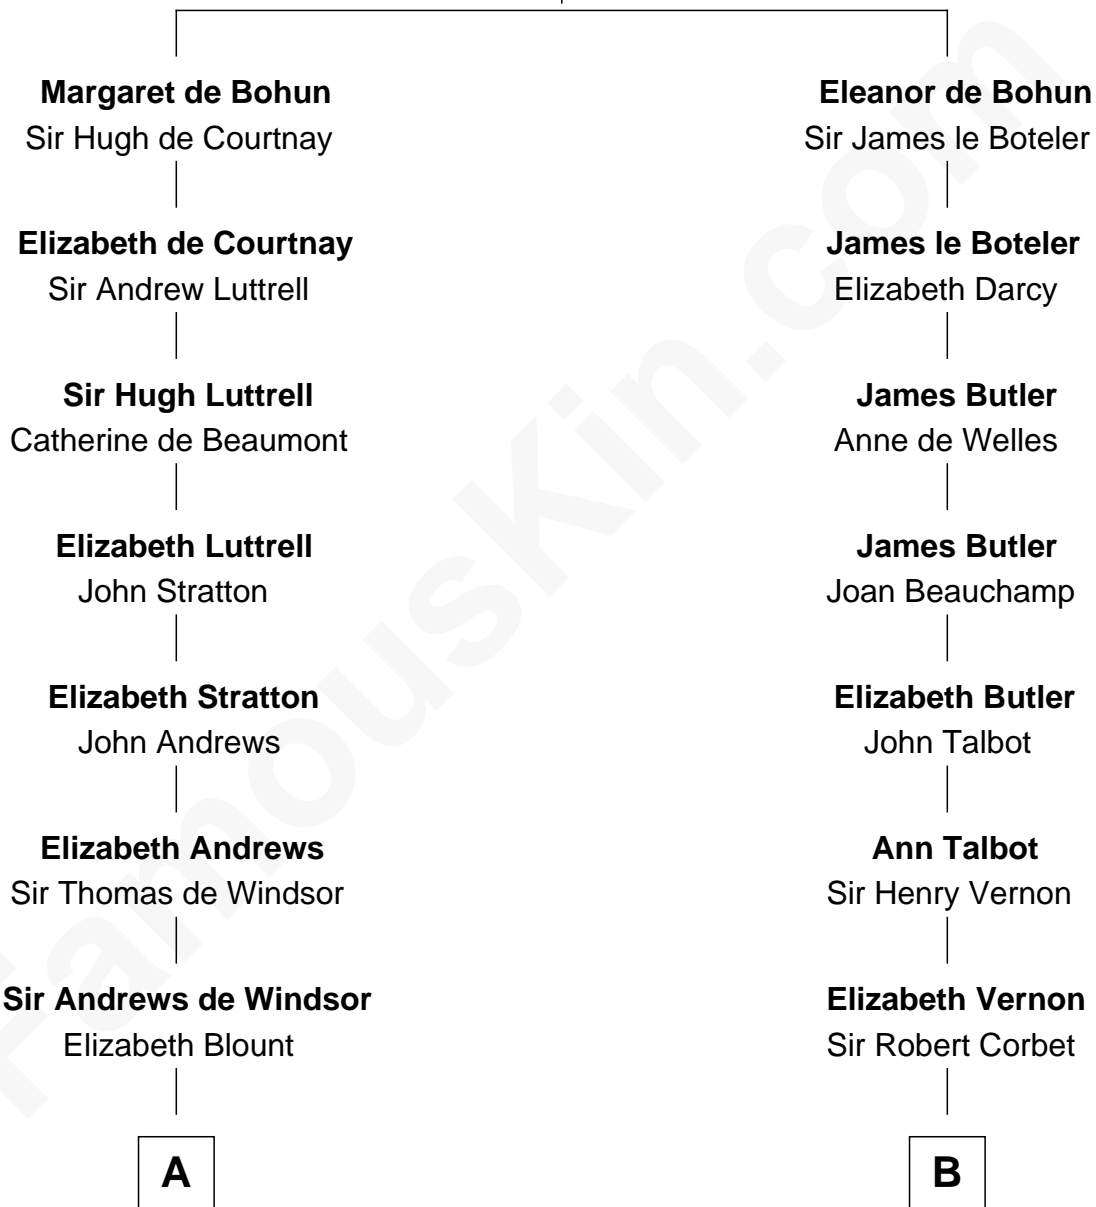

FamousKin.com

Relationship Chart of

Eleanor Roosevelt

First Lady of President Franklin D. Roosevelt

18th cousin of

Grover Cleveland

22nd and 24th U.S. President

Humphrey de Bohun
Elizabeth Plantagenet

C

Anna Rebecca Hall

Elliott Roosevelt

Eleanor Roosevelt

First Lady of Franklin Roosevelt

D

Rev. Richard Falley Cleveland

Ann Neal

Grover Cleveland

22nd and 24th U.S. President

FamousKin.com