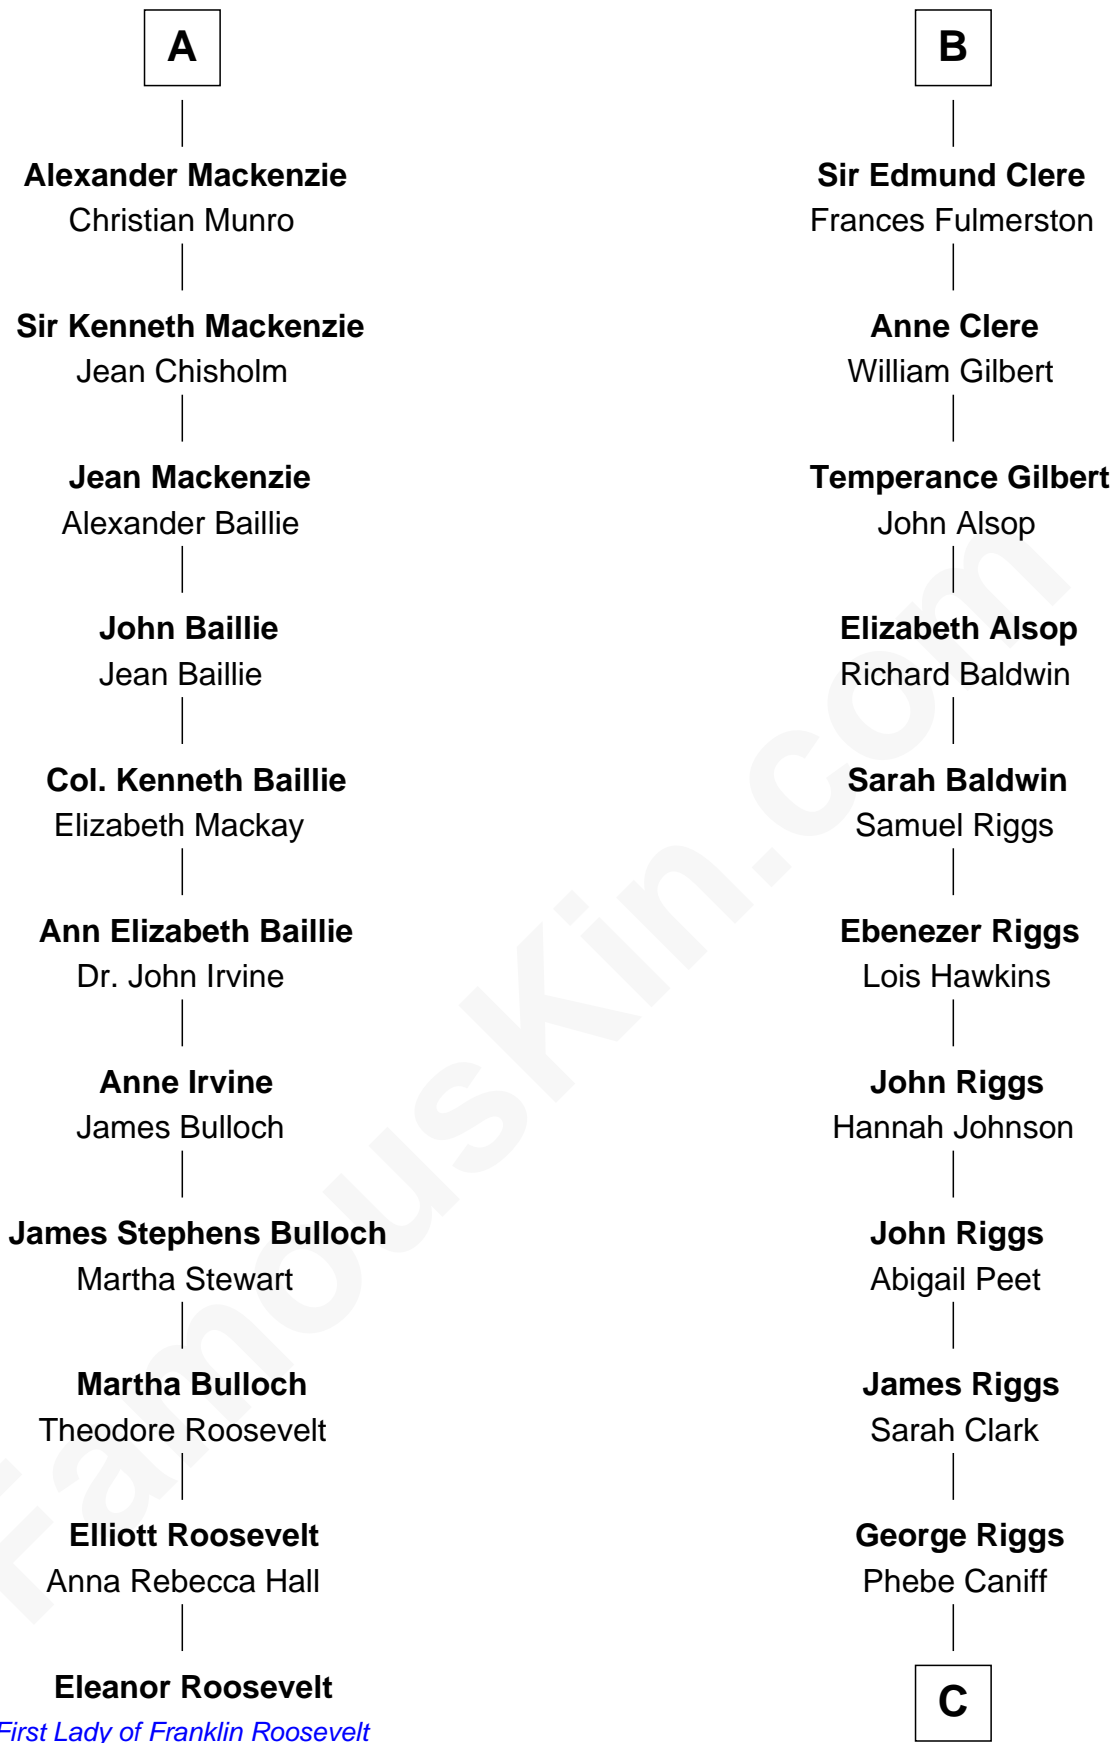

FamousKin.com

Relationship Chart of

Eleanor Roosevelt

First Lady of President Franklin D. Roosevelt

17th cousin 3 times removed of

Mamie (Doud) Eisenhower

First Lady of President Dwight Eisenhower

C

—
Maria Riggs

Eli Doud
—

—
Royal Houghton Doud

Mary Cornelia Sheldon
—

—
John Sheldon Doud

Elivera Mathilda Carlson
—

—
Mamie (Doud) Eisenhower

First Lady of Dwight Eisenhower