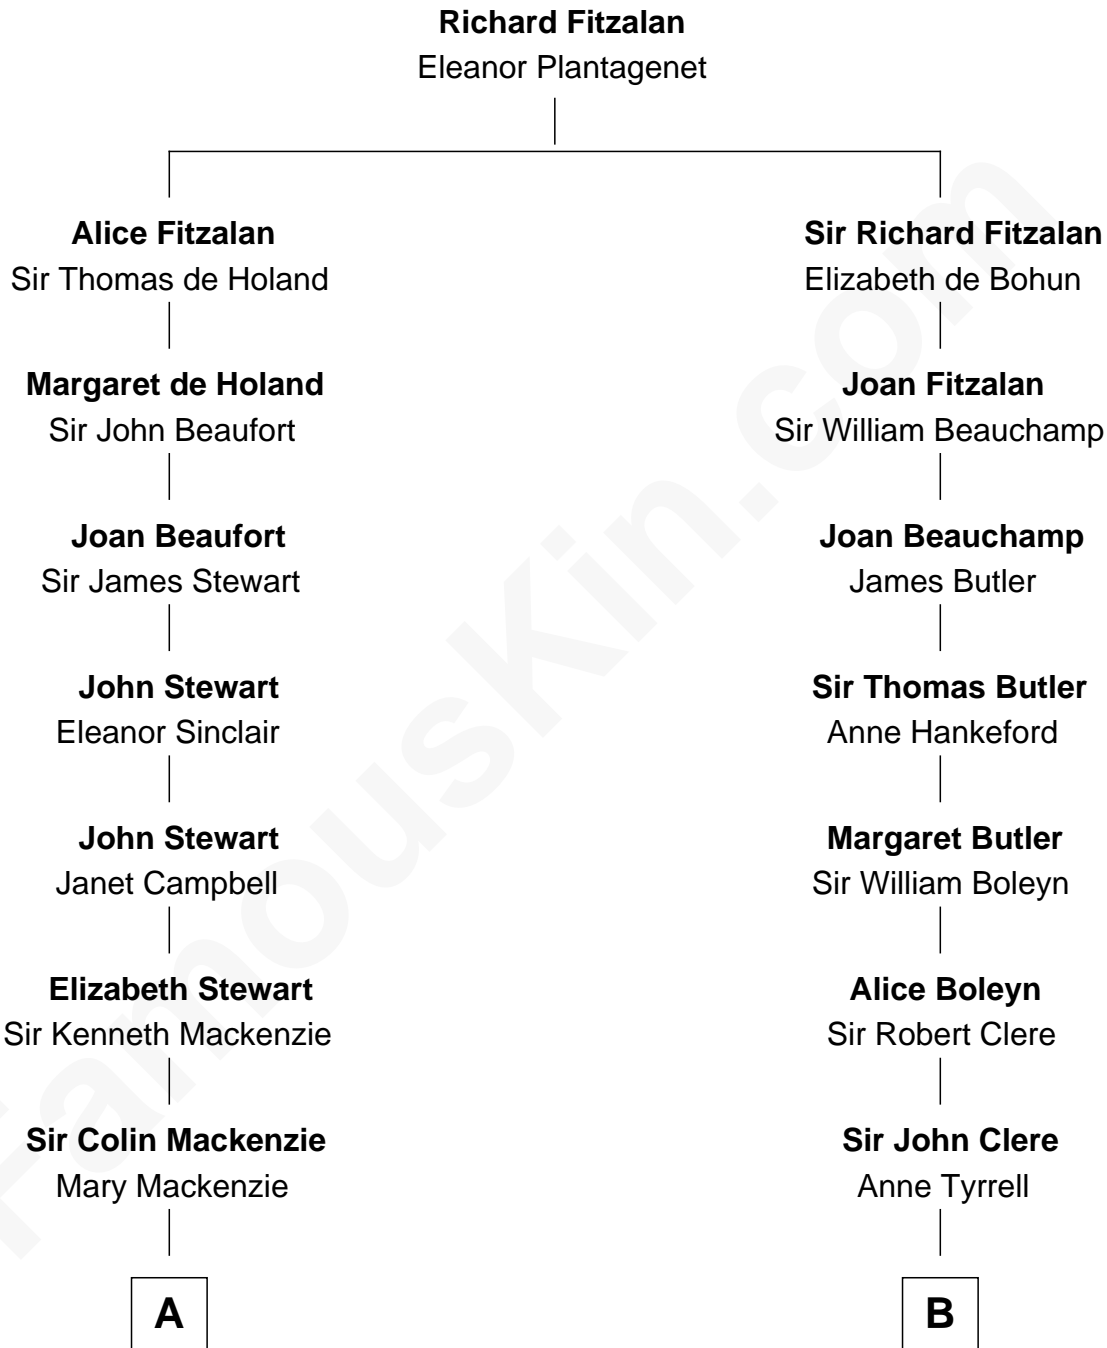

FamousKin.com

Relationship Chart of

Eleanor Roosevelt

First Lady of President Franklin D. Roosevelt

17th cousin 3 times removed of

Mamie (Doud) Eisenhower

First Lady of President Dwight Eisenhower

C

—
Maria Riggs

Eli Doud
—

—
Royal Houghton Doud

Mary Cornelia Sheldon
—

—
John Sheldon Doud

Elivera Mathilda Carlson
—

—
Mamie (Doud) Eisenhower

First Lady of Dwight Eisenhower