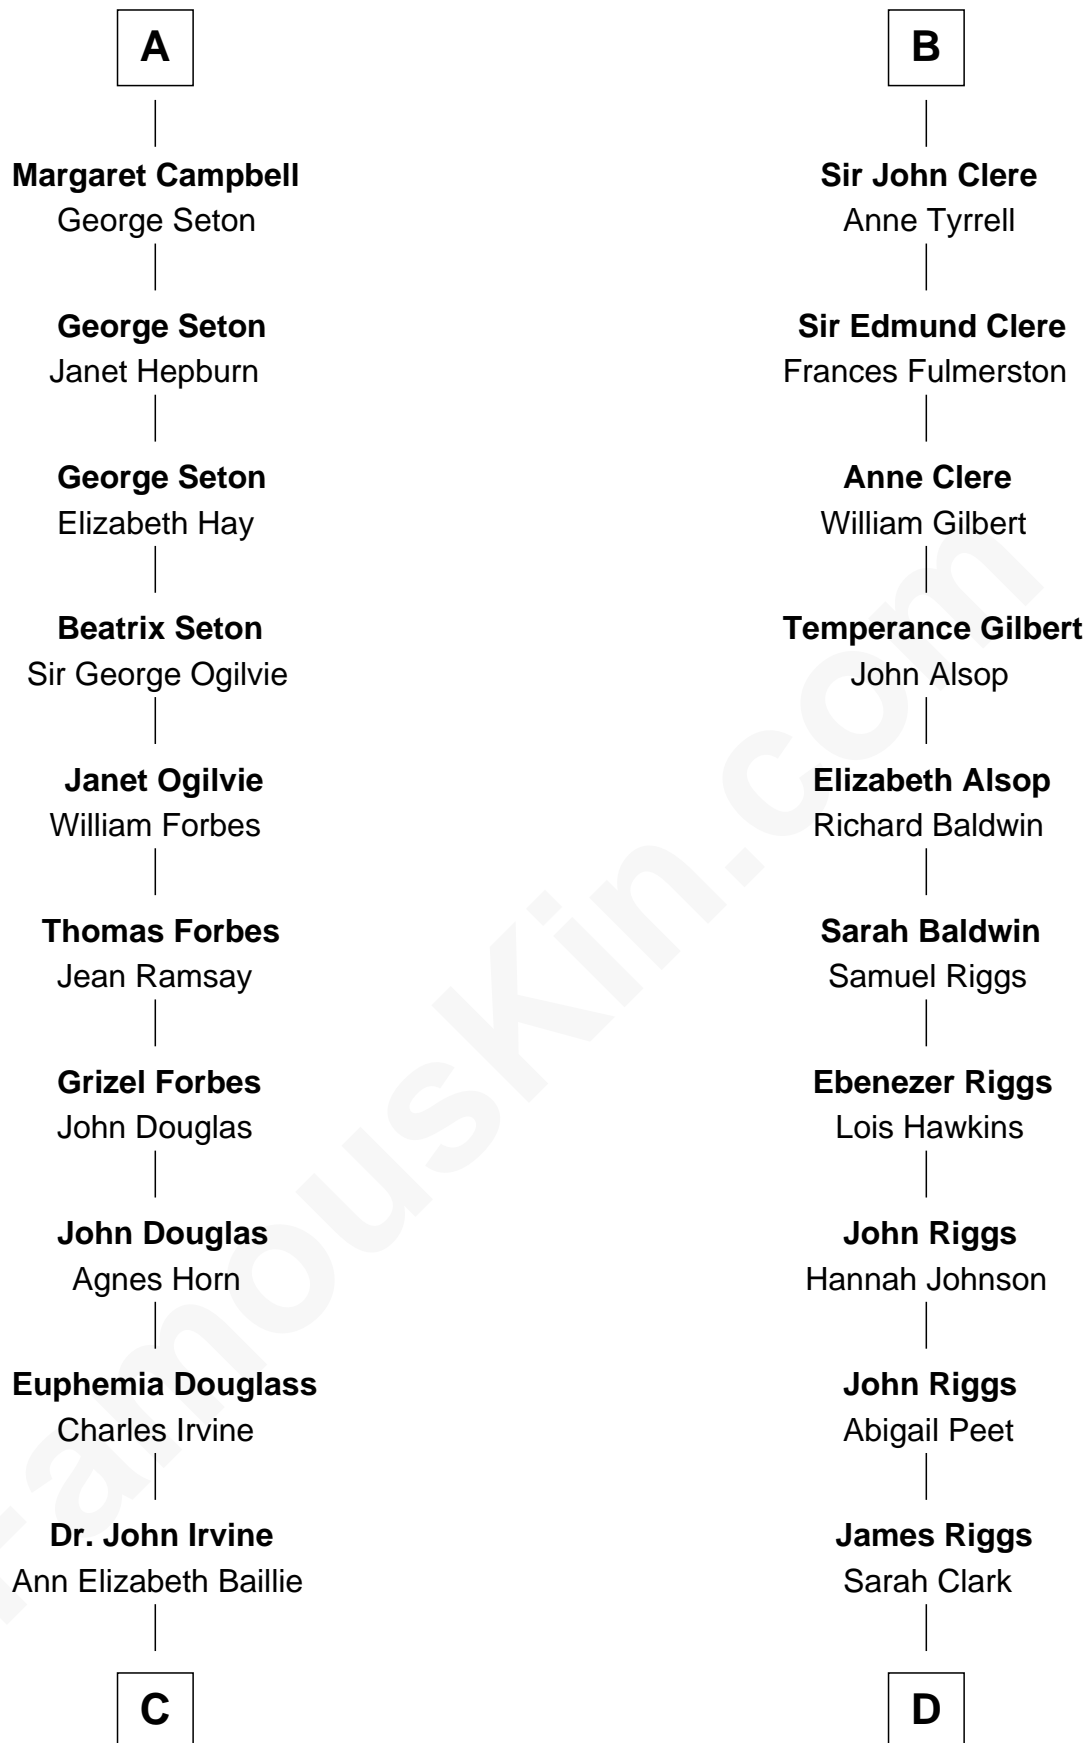

FamousKin.com

Relationship Chart of

Eleanor Roosevelt

First Lady of President Franklin D. Roosevelt

21st cousin of

Mamie (Doud) Eisenhower

First Lady of President Dwight Eisenhower

Sir Richard de Burgh

Margaret - - - - -

Elizabeth de Burgh
Robert I, King of Scotland

Matilda Bruce
Thomas Isaac

Joan Isaac
John de Ergadia

Isabel de Ergadia
Sir John Stewart

Sir Robert Stewart
Joan Stewart

John Stewart
Fingula of the Isles

Isabel Stewart
Colin Campbell

A

Joan de Burgh
Sir John Darcy

Elizabeth Darcy
James le Boteler

James Butler
Anne de Welles

James Butler
Joan Beauchamp

Sir Thomas Butler
Anne Hankeford

Margaret Butler
Sir William Boleyn

Alice Boleyn
Sir Robert Clere

B

C

Anne Irvine
James Bulloch

James Stephens Bulloch
Martha Stewart

Martha Bulloch
Theodore Roosevelt

Elliott Roosevelt
Anna Rebecca Hall

Eleanor Roosevelt
First Lady of Franklin Roosevelt