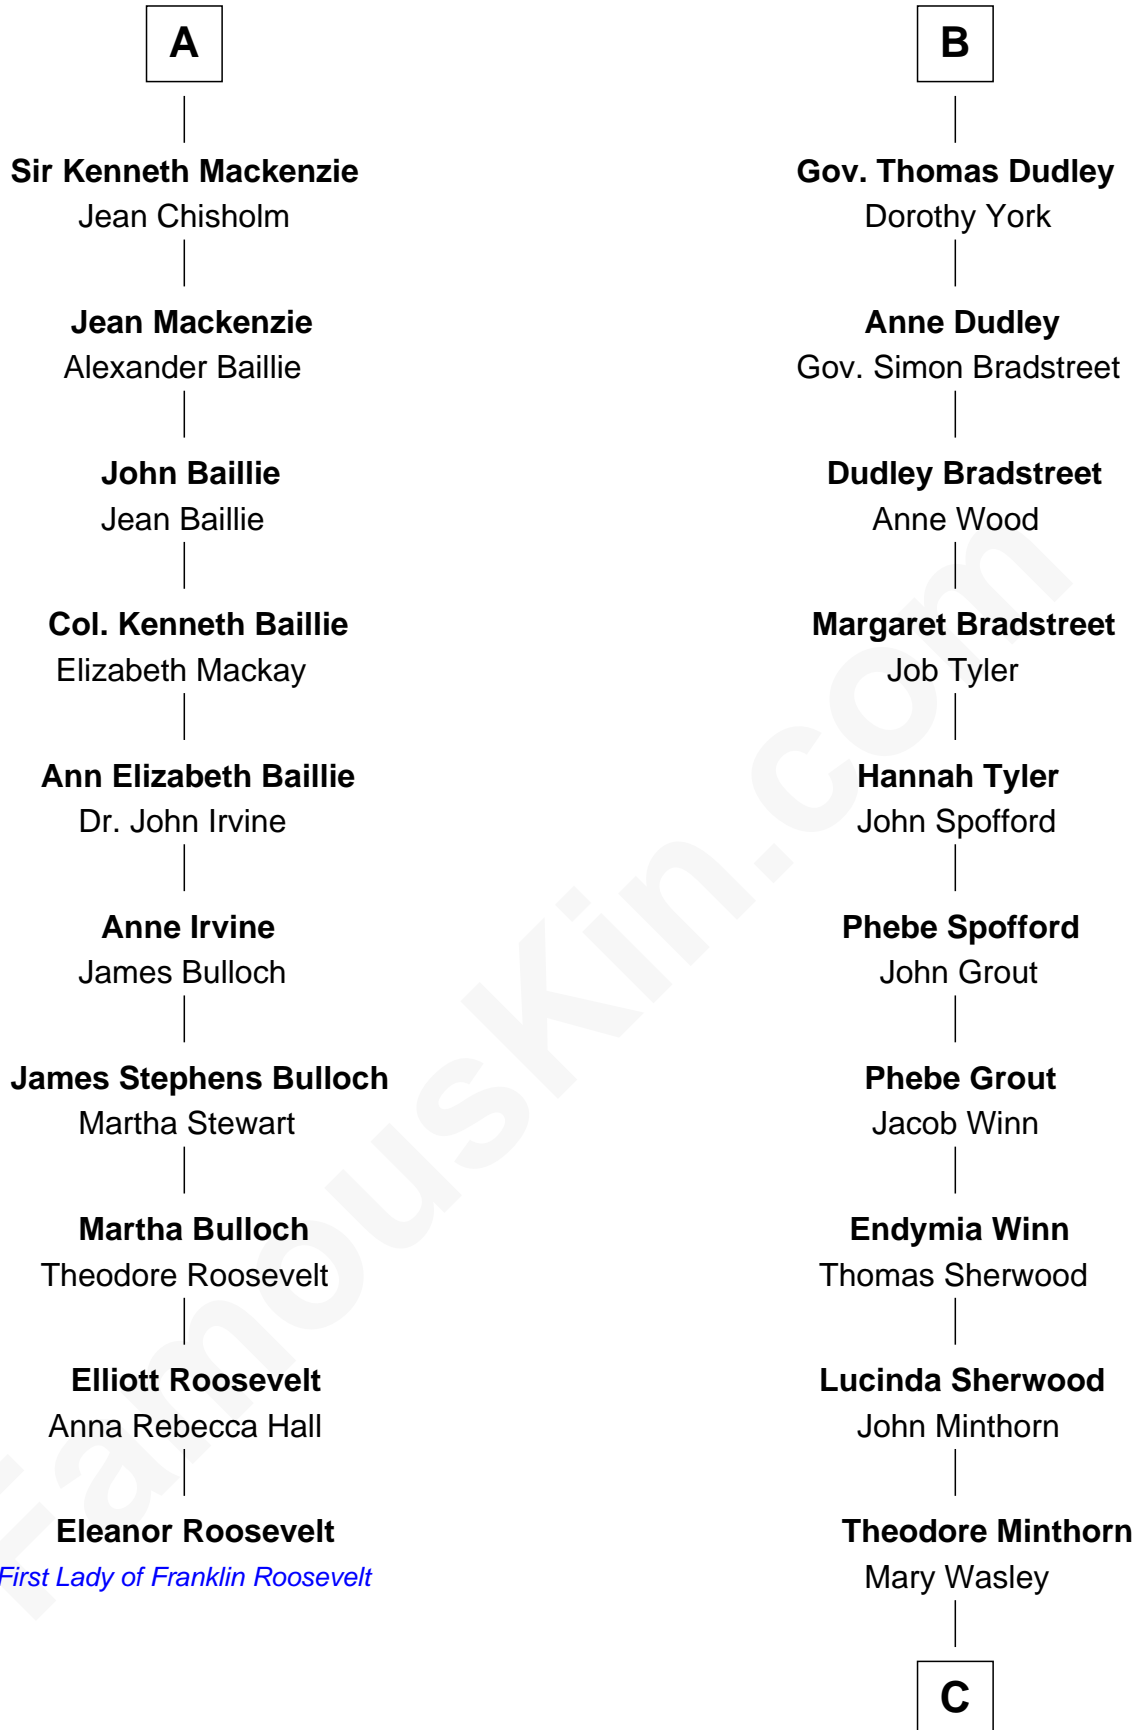

FamousKin.com

Relationship Chart of

Eleanor Roosevelt

First Lady of President Franklin D. Roosevelt

16th cousin 2 times removed of

Herbert Hoover

31st U.S. President

Sir Thomas de Holand

Alice Fitzalan

C

Hulda Randall Minthorn

Jessie Clark Hoover

Herbert Hoover

31st U.S. President

FamousKin.com