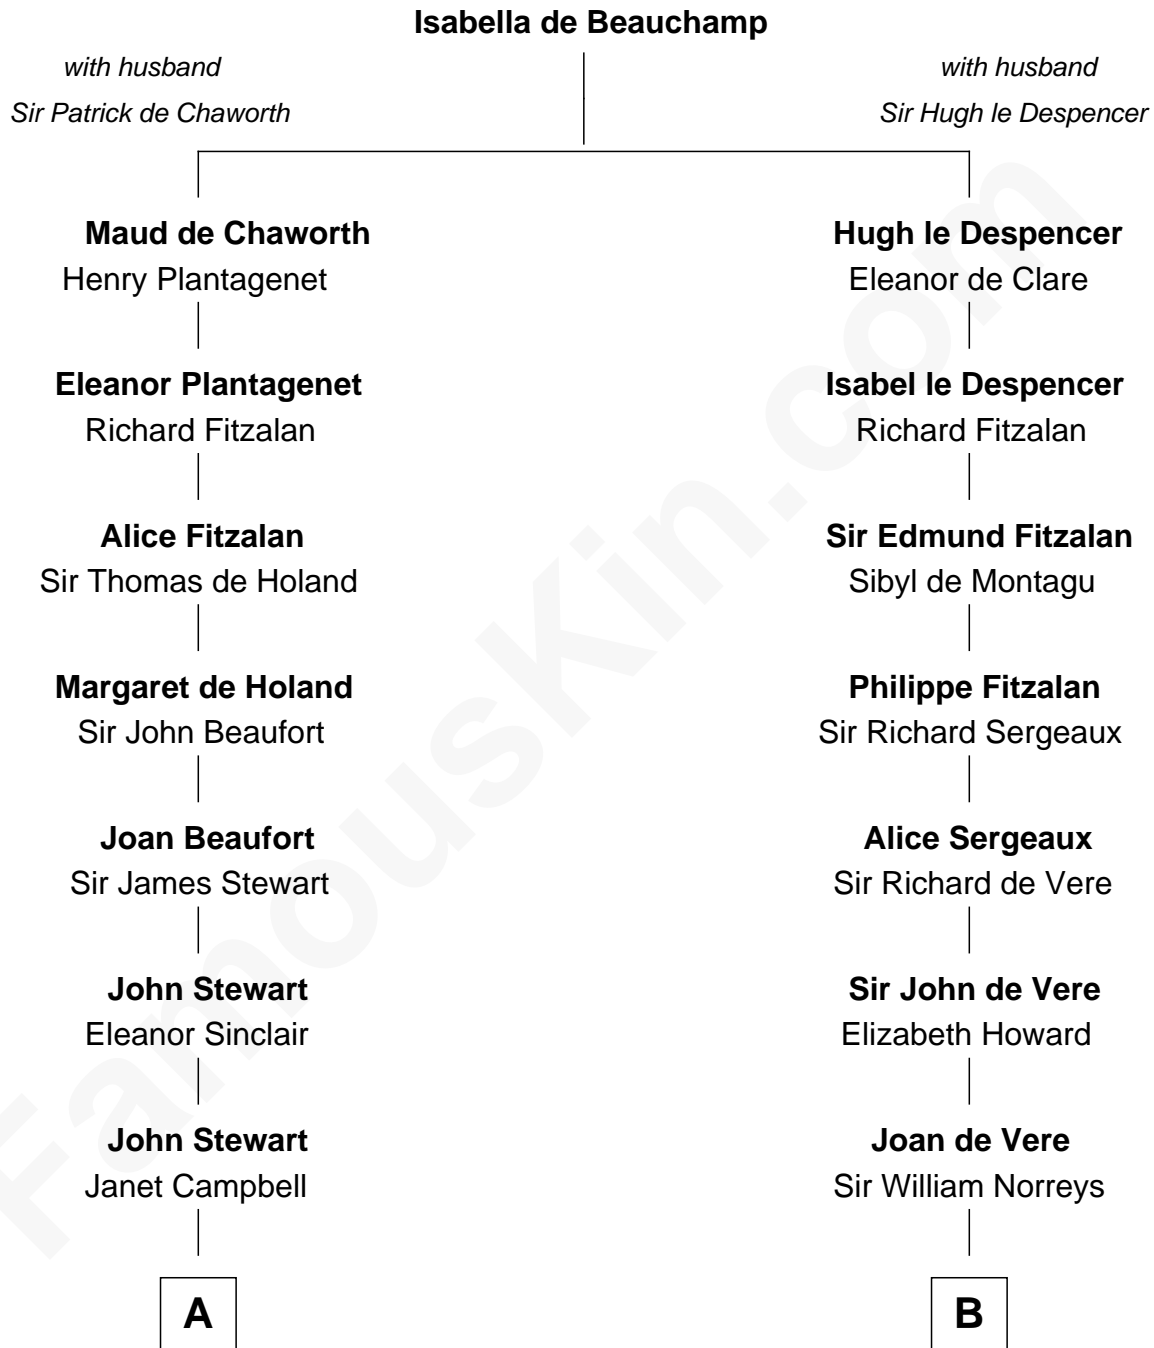

FamousKin.com

Relationship Chart of

Eleanor Roosevelt

First Lady of President Franklin D. Roosevelt

19th cousin 2 times removed of

Lou (Henry) Hoover

First Lady of President Herbert Hoover

C

Martha Bulloch
Theodore Roosevelt

Elliott Roosevelt
Anna Rebecca Hall

Eleanor Roosevelt
First Lady of Franklin Roosevelt

D

Polly Goffe
Josiah Wallace

Nancy M. Wallace
John Scobey

Philomelia Sophia Scobey
Phineas Weed

Florence Ida Weed
Charles Delano Henry

Lou (Henry) Hoover
First Lady of Herbert Hoover