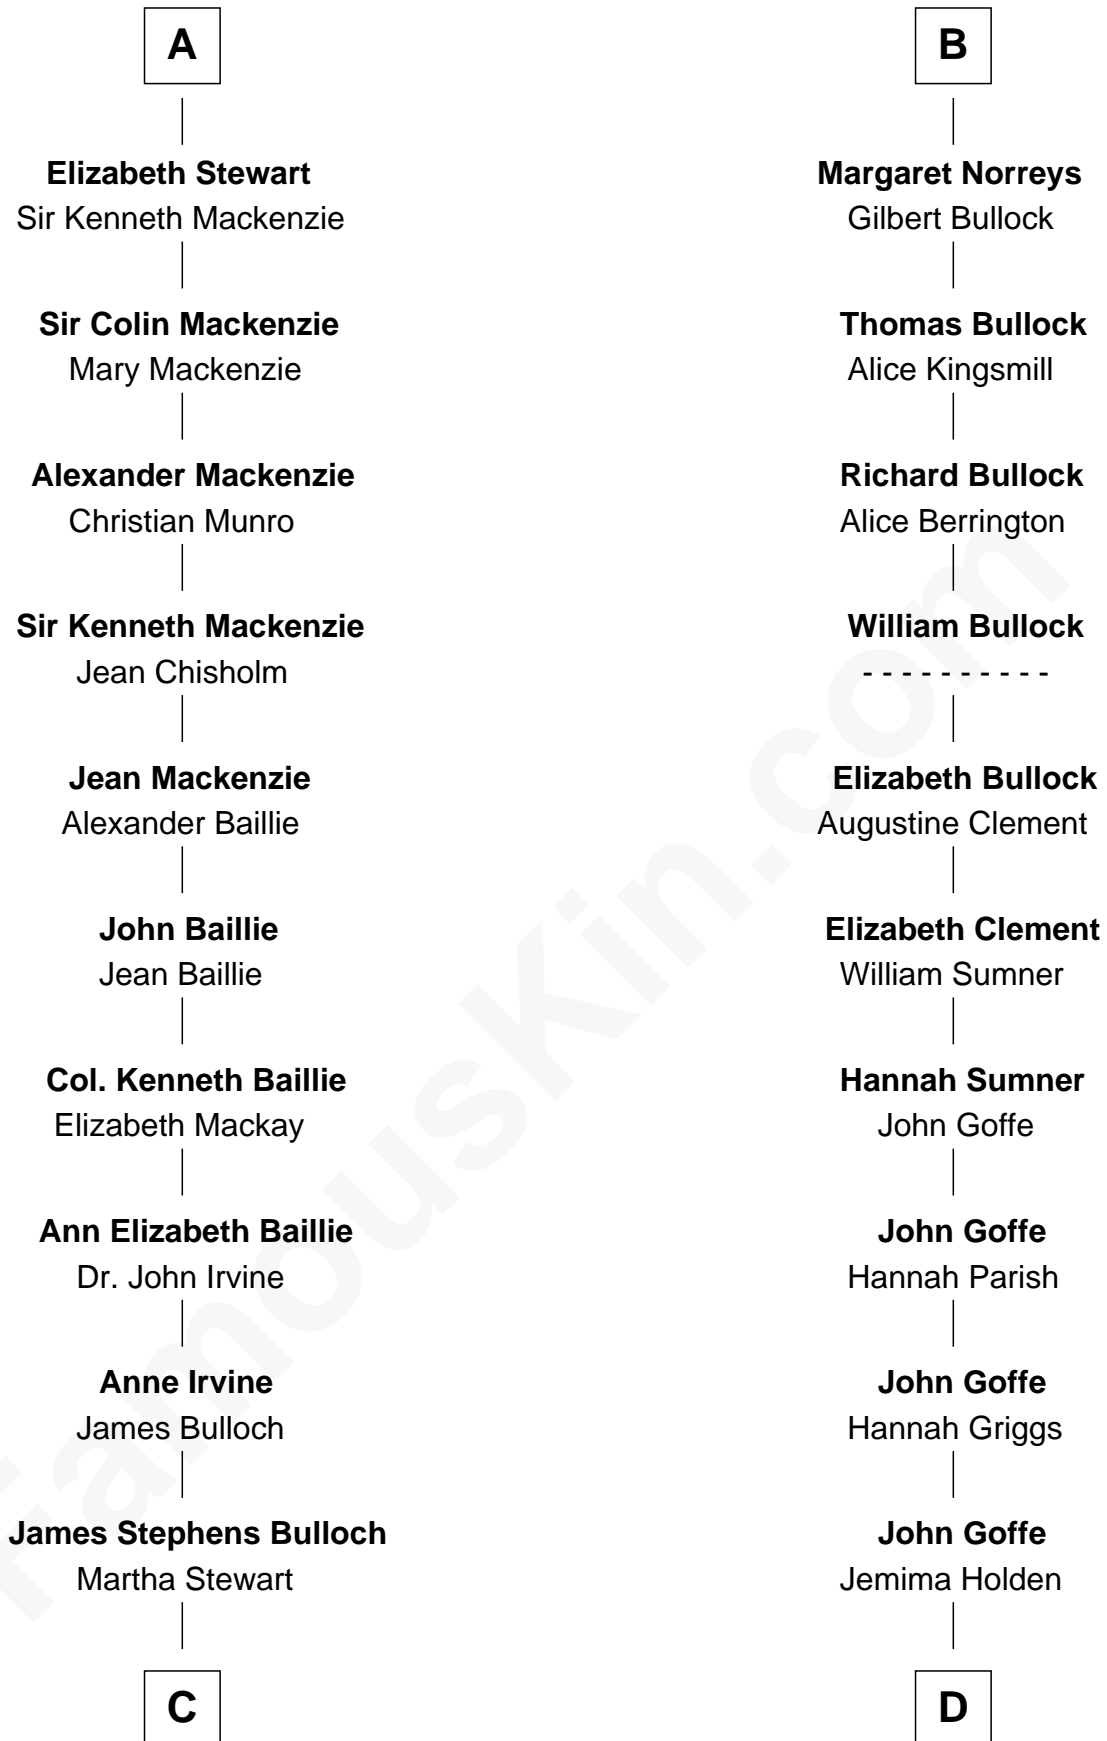

FamousKin.com

Relationship Chart of

Eleanor Roosevelt

First Lady of President Franklin D. Roosevelt

19th cousin 2 times removed of

Lou (Henry) Hoover

First Lady of President Herbert Hoover

C

Martha Bulloch
Theodore Roosevelt

Elliott Roosevelt
Anna Rebecca Hall

Eleanor Roosevelt
First Lady of Franklin Roosevelt

D

Polly Goffe
Josiah Wallace

Nancy M. Wallace
John Scobey

Philomelia Sophia Scobey
Phineas Weed

Florence Ida Weed
Charles Delano Henry

Lou (Henry) Hoover
First Lady of Herbert Hoover