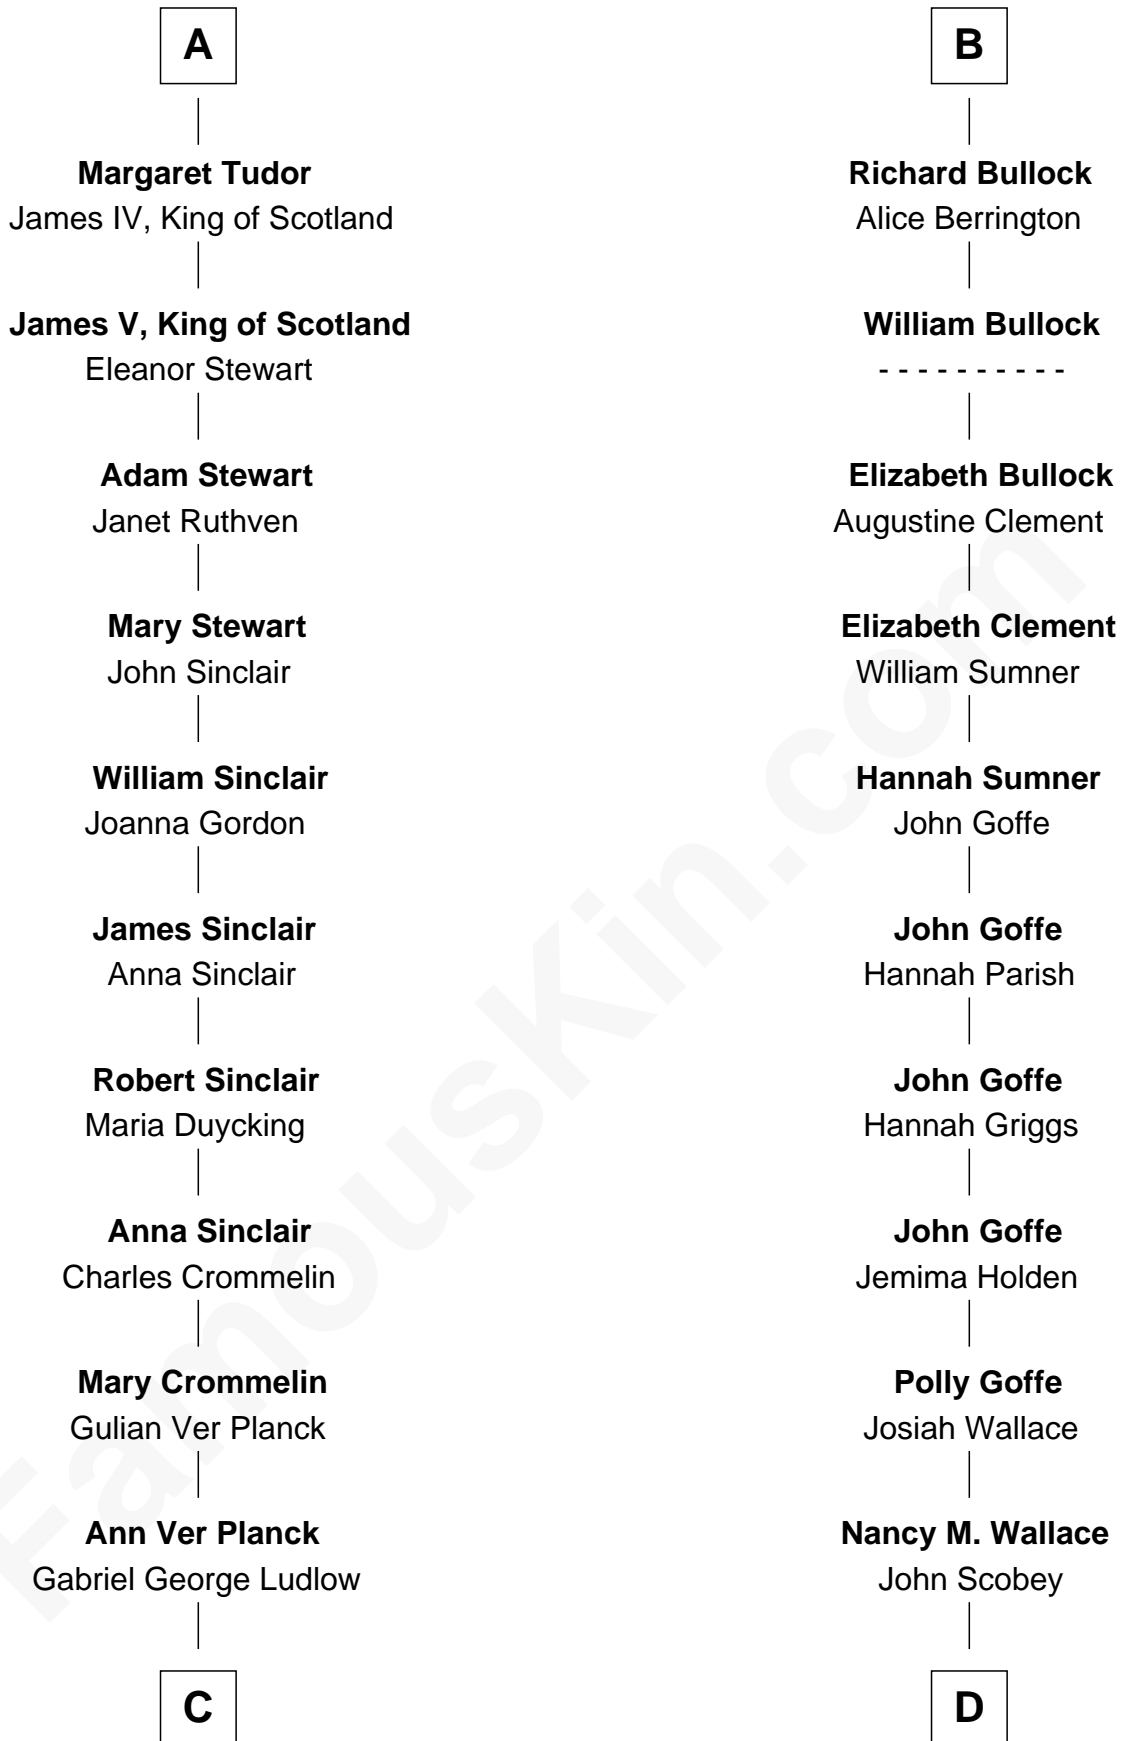

FamousKin.com

Relationship Chart of

Eleanor Roosevelt

First Lady of President Franklin D. Roosevelt

19th cousin 2 times removed of

Lou (Henry) Hoover

First Lady of President Herbert Hoover

William de Montagu
Katherine de Grandison

Elliott Roosevelt

Eleanor Roosevelt

First Lady of Franklin Roosevelt

D

Philomelia Sophia Scobey

Phineas Weed

Florence Ida Weed

Charles Delano Henry