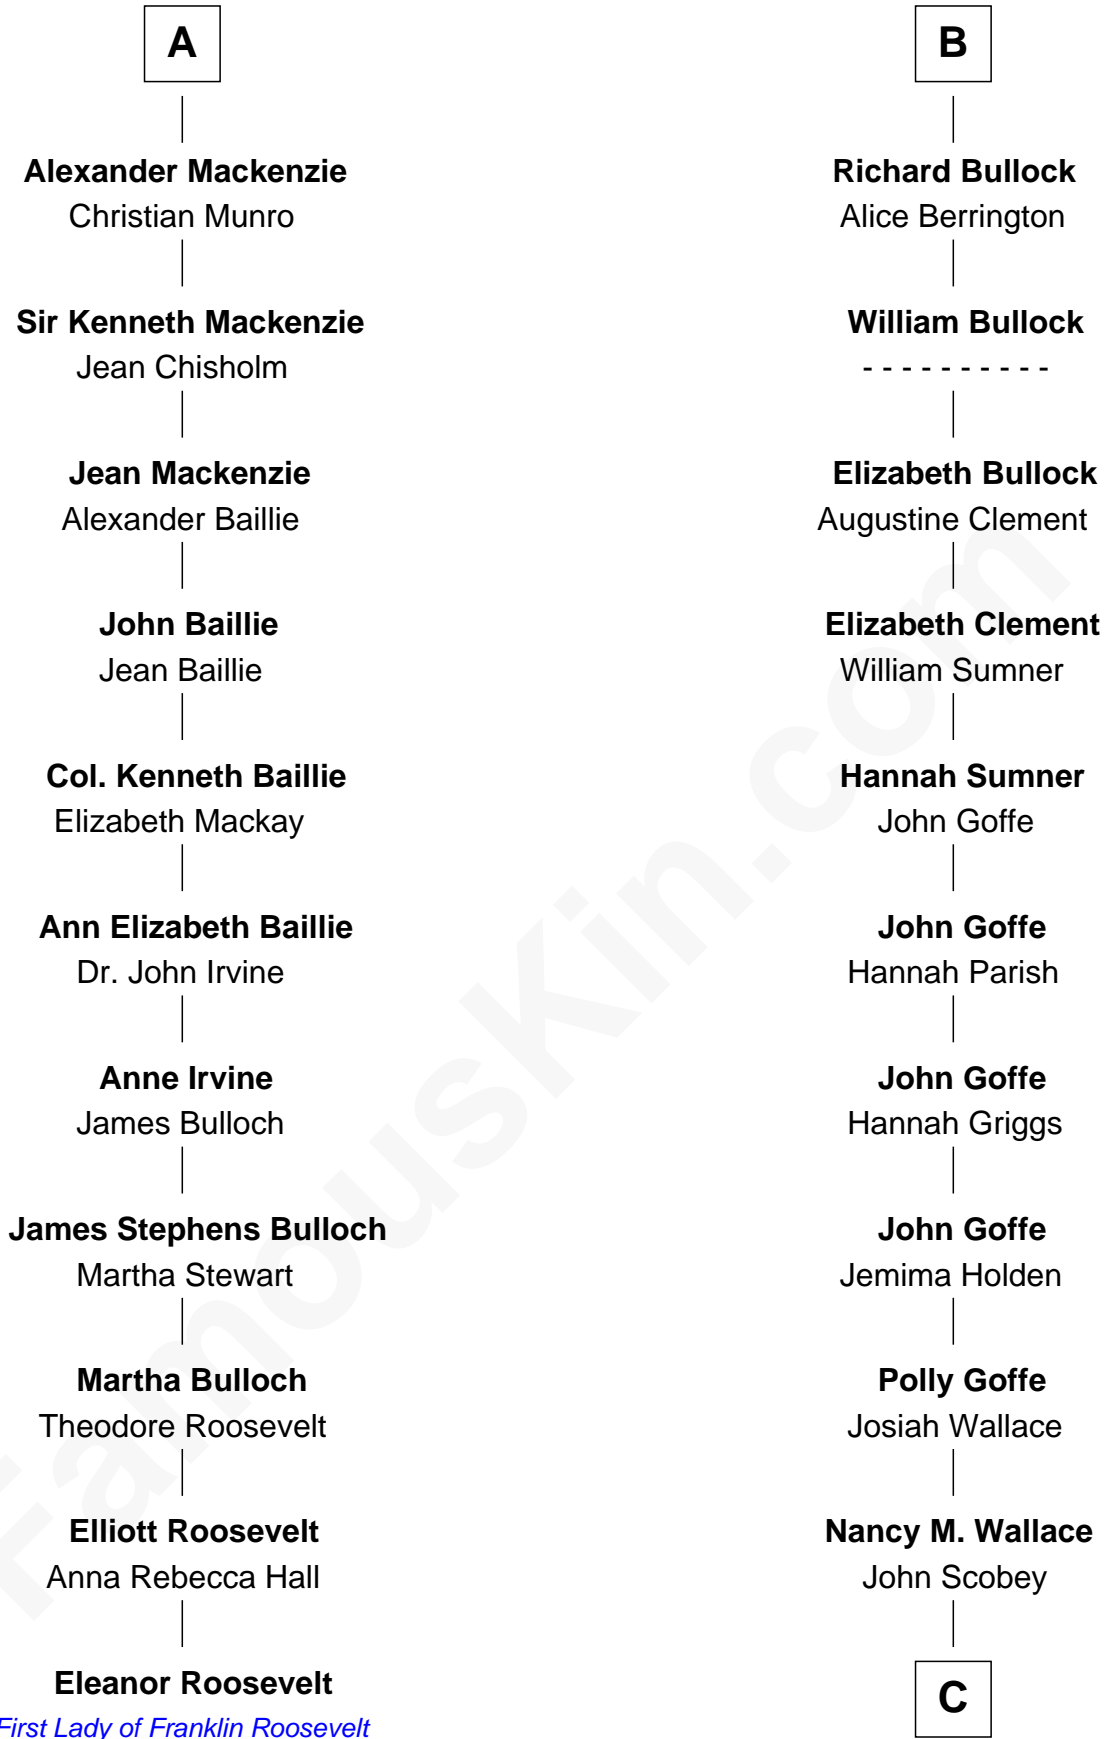

FamousKin.com

Relationship Chart of

Eleanor Roosevelt

First Lady of President Franklin D. Roosevelt

17th cousin 2 times removed of

Lou (Henry) Hoover

First Lady of President Herbert Hoover

C

Philomelia Sophia Scobey

Phineas Weed

Florence Ida Weed

Charles Delano Henry

Lou (Henry) Hoover

First Lady of Herbert Hoover

FamousKin.com