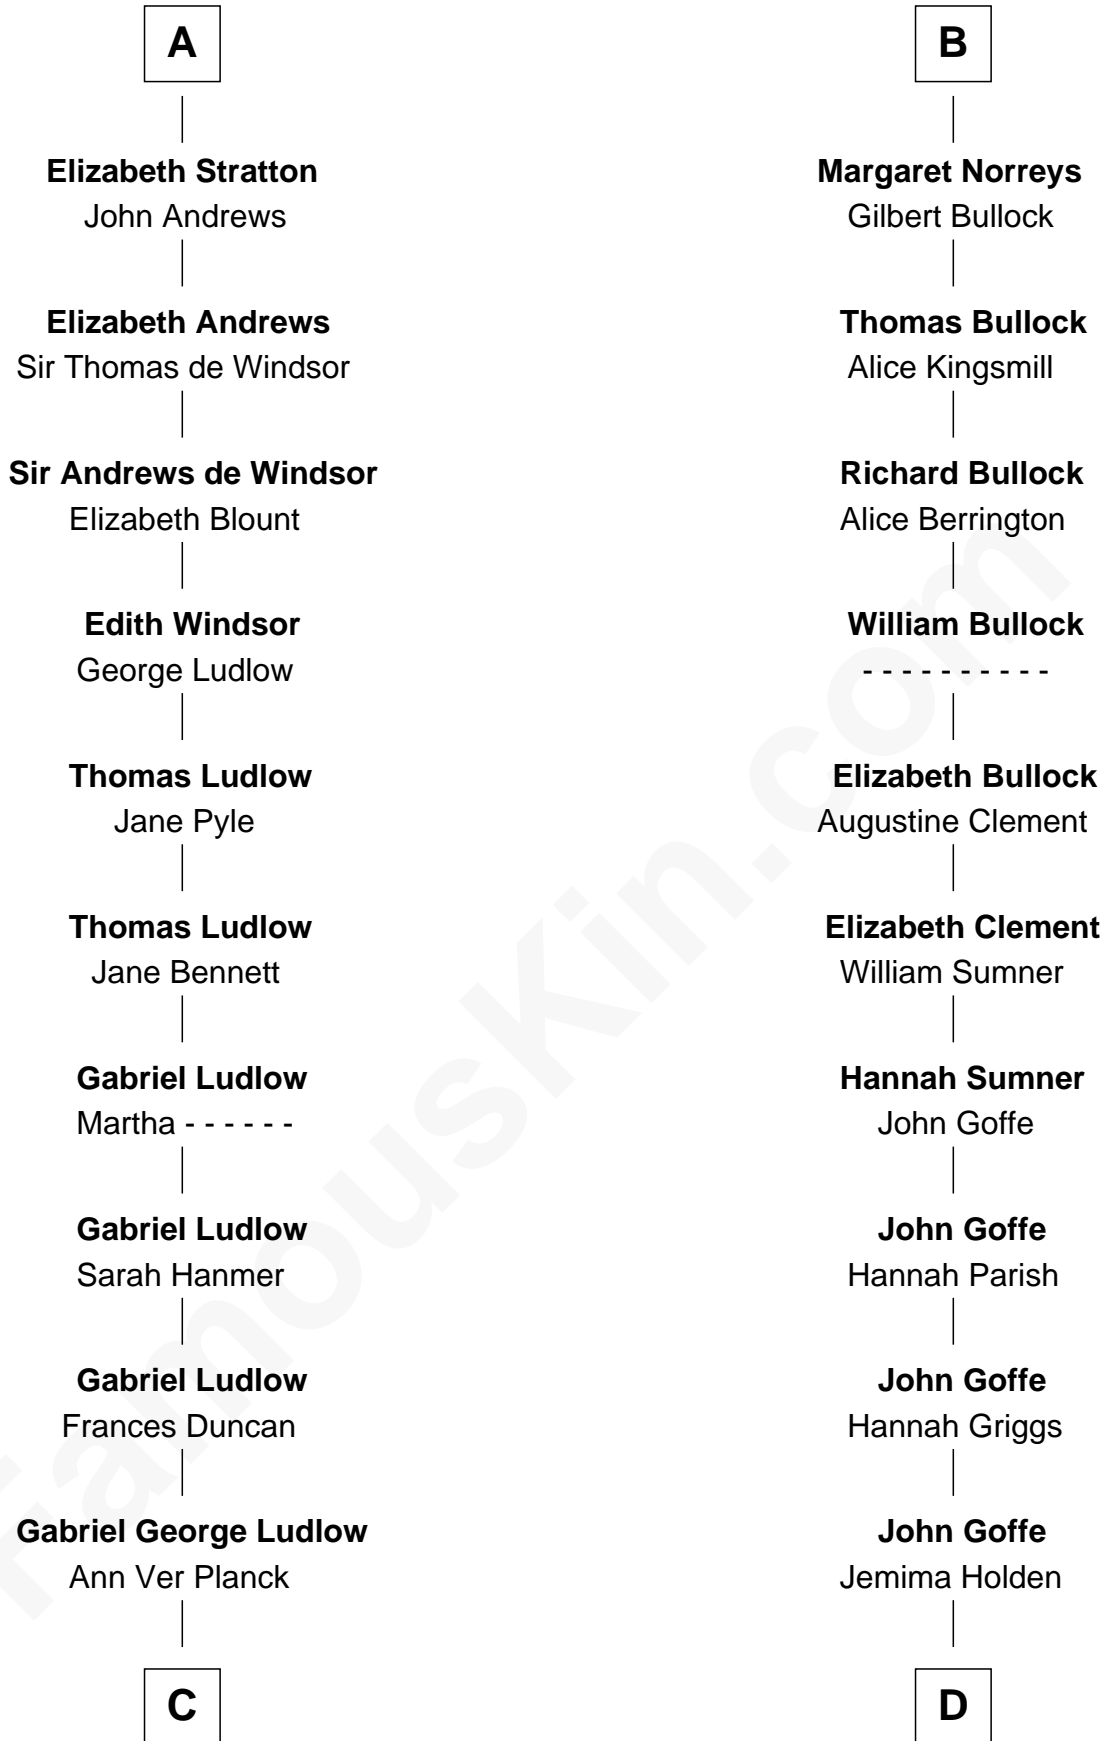

## Relationship Chart of

### Eleanor Roosevelt

*First Lady of President Franklin D. Roosevelt*

21st cousin of

### Lou (Henry) Hoover

*First Lady of President Herbert Hoover*

**Hugh de Vere**  
Hawise de Quincy

**C**

**Gabriel Ver Planck Ludlow**

Elizabeth A. Hunter

**Dr. Edward Hunter Ludlow**

Elizabeth Livingston

**Mary Livingston Ludlow**

Valentine Gill Hall

**Anna Rebecca Hall**

Elliott Roosevelt

**Eleanor Roosevelt**

*First Lady of Franklin Roosevelt*

**D**

**Polly Goffe**