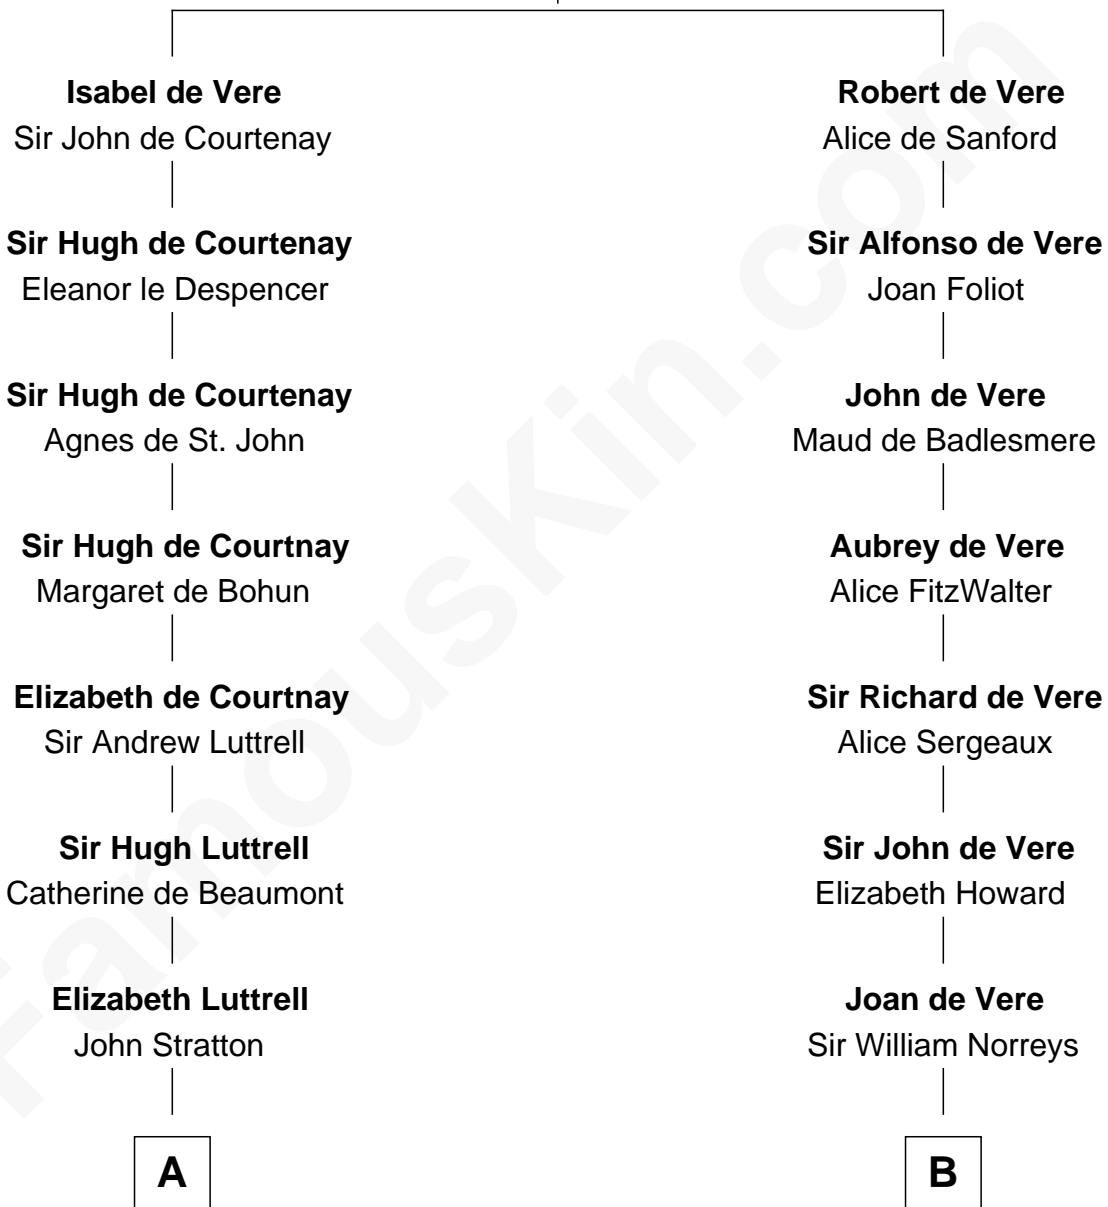

## Relationship Chart of

### Eleanor Roosevelt

*First Lady of President Franklin D. Roosevelt*

21st cousin of

### Lou (Henry) Hoover

*First Lady of President Herbert Hoover*

**Hugh de Vere**  
Hawise de Quincy

**C**

**Gabriel Ver Planck Ludlow**

Elizabeth A. Hunter

**Dr. Edward Hunter Ludlow**

Elizabeth Livingston

**Mary Livingston Ludlow**

Valentine Gill Hall

**Anna Rebecca Hall**

Elliott Roosevelt

**Eleanor Roosevelt**

*First Lady of Franklin Roosevelt*

**D**

**Polly Goffe**