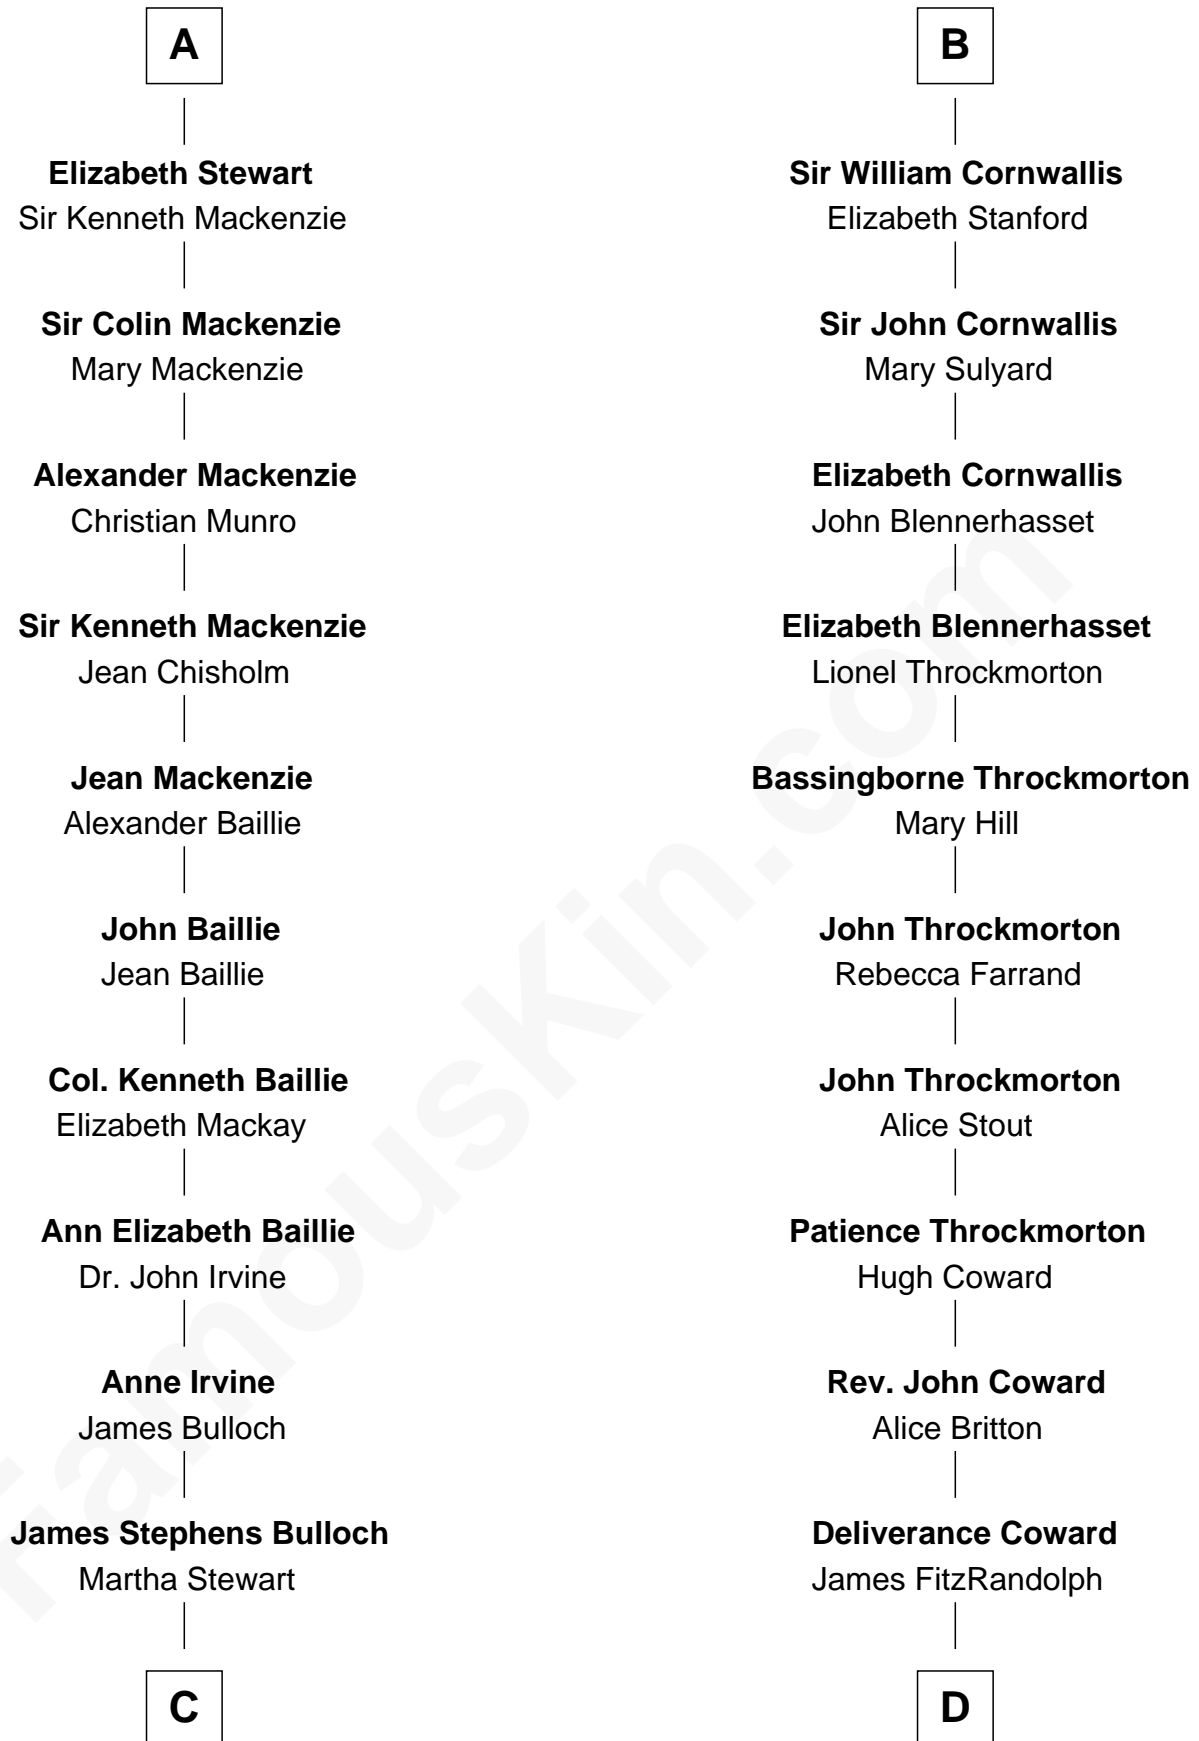

FamousKin.com

Relationship Chart of

Eleanor Roosevelt

First Lady of President Franklin D. Roosevelt

19th cousin 1 time removed of

Ellen Louise (Axson) Wilson

First Lady of President Woodrow Wilson

Isabella de Beauchamp

with husband
Sir Patrick de Chaworth

with husband
Sir Hugh le Despencer

C

Martha Bulloch
Theodore Roosevelt

Elliott Roosevelt
Anna Rebecca Hall

Eleanor Roosevelt
First Lady of Franklin Roosevelt

D

Isaac FitzRandolph
Eleanor Hunter

Rebecca Longstreet FitzRandolph
Rev. Isaac Stockton Keith Axson

Rev. Samuel Edward Axson
Margaret Jane Hoyt

Ellen Louise (Axson) Wilson
First Lady of Woodrow Wilson

FamousKin.com