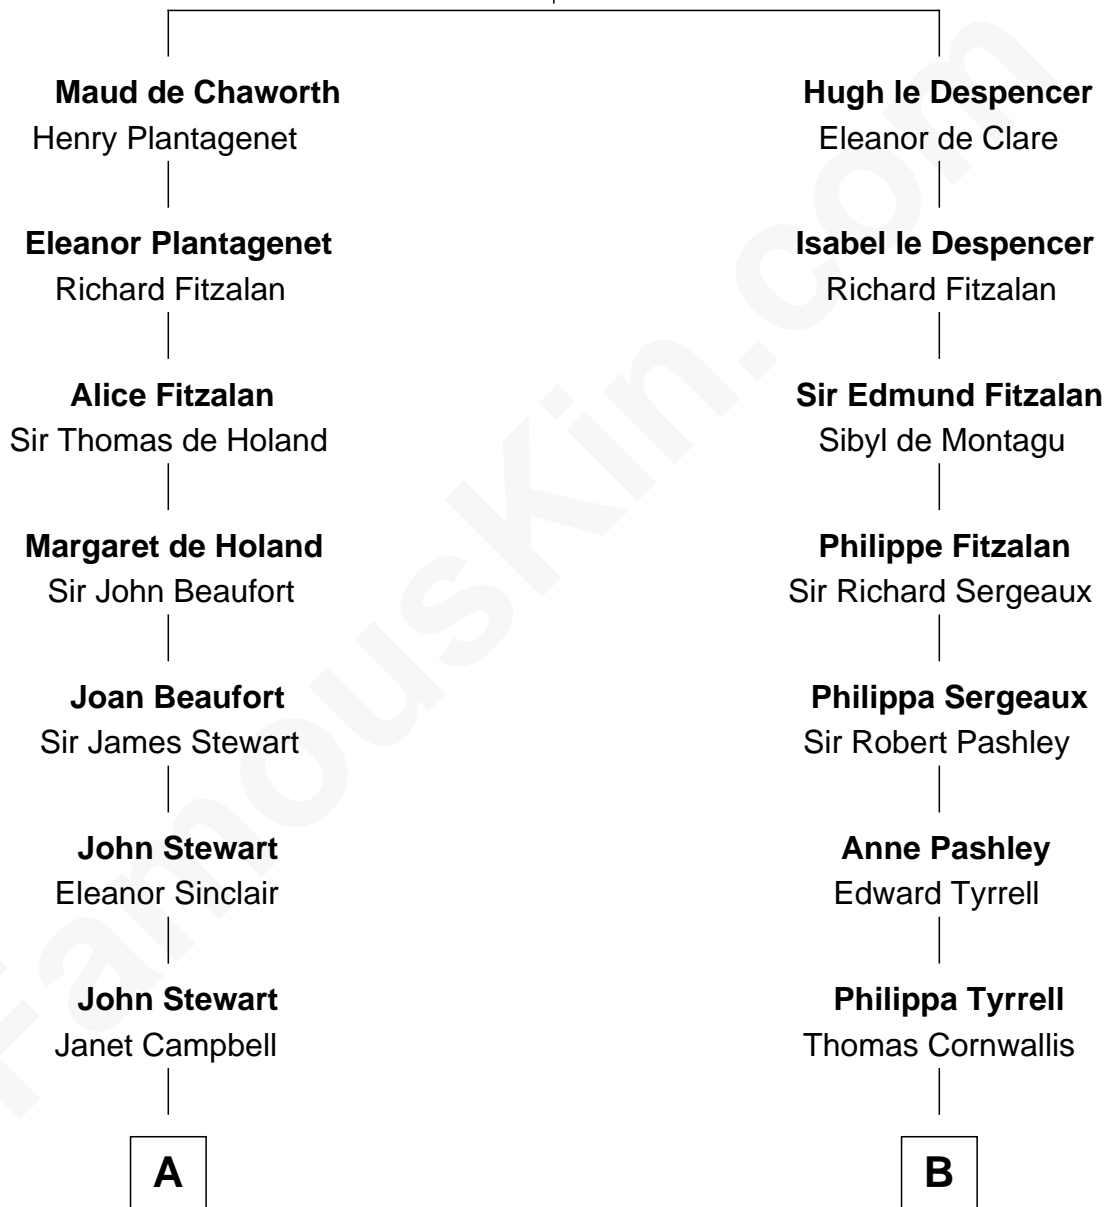

FamousKin.com

Relationship Chart of

Eleanor Roosevelt

First Lady of President Franklin D. Roosevelt

19th cousin 1 time removed of

Ellen Louise (Axson) Wilson

First Lady of President Woodrow Wilson

Isabella de Beauchamp

with husband
Sir Patrick de Chaworth

with husband
Sir Hugh le Despencer

C

Martha Bulloch
Theodore Roosevelt

Elliott Roosevelt
Anna Rebecca Hall

Eleanor Roosevelt
First Lady of Franklin Roosevelt

D

Isaac FitzRandolph
Eleanor Hunter

Rebecca Longstreet FitzRandolph
Rev. Isaac Stockton Keith Axson

Rev. Samuel Edward Axson
Margaret Jane Hoyt

Ellen Louise (Axson) Wilson
First Lady of Woodrow Wilson

FamousKin.com