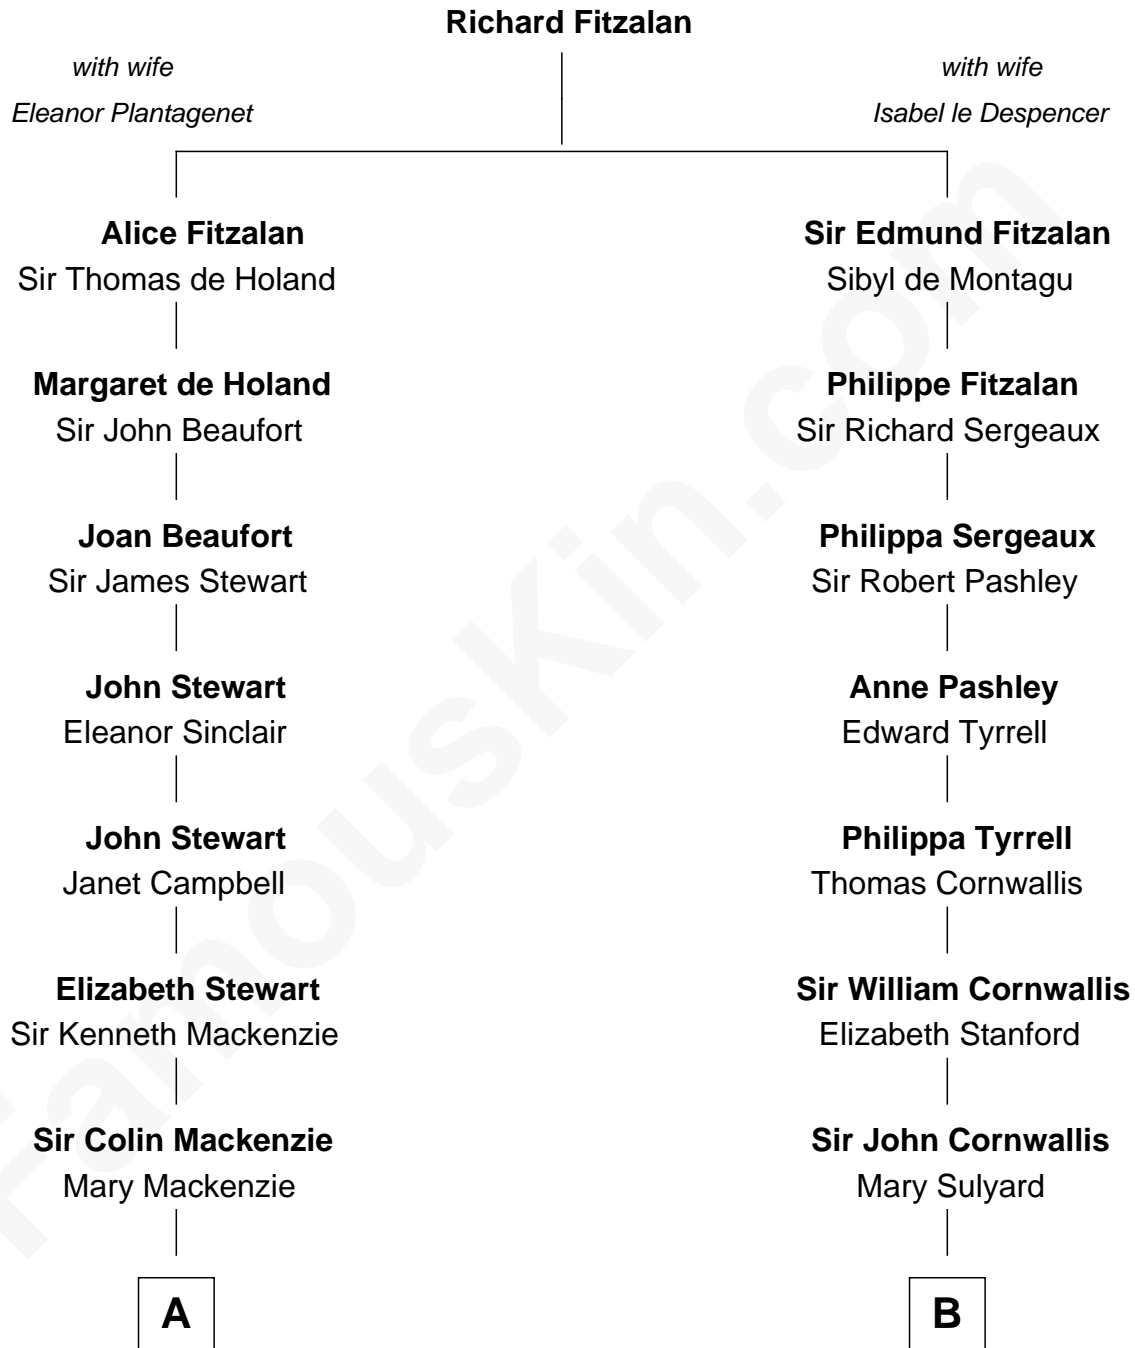

FamousKin.com

Relationship Chart of

Eleanor Roosevelt

First Lady of President Franklin D. Roosevelt

17th cousin 1 time removed of

Ellen Louise (Axson) Wilson

First Lady of President Woodrow Wilson

C

Rev. Samuel Edward Axson

Margaret Jane Hoyt

Ellen Louise (Axson) Wilson

First Lady of Woodrow Wilson

FamousKin.com