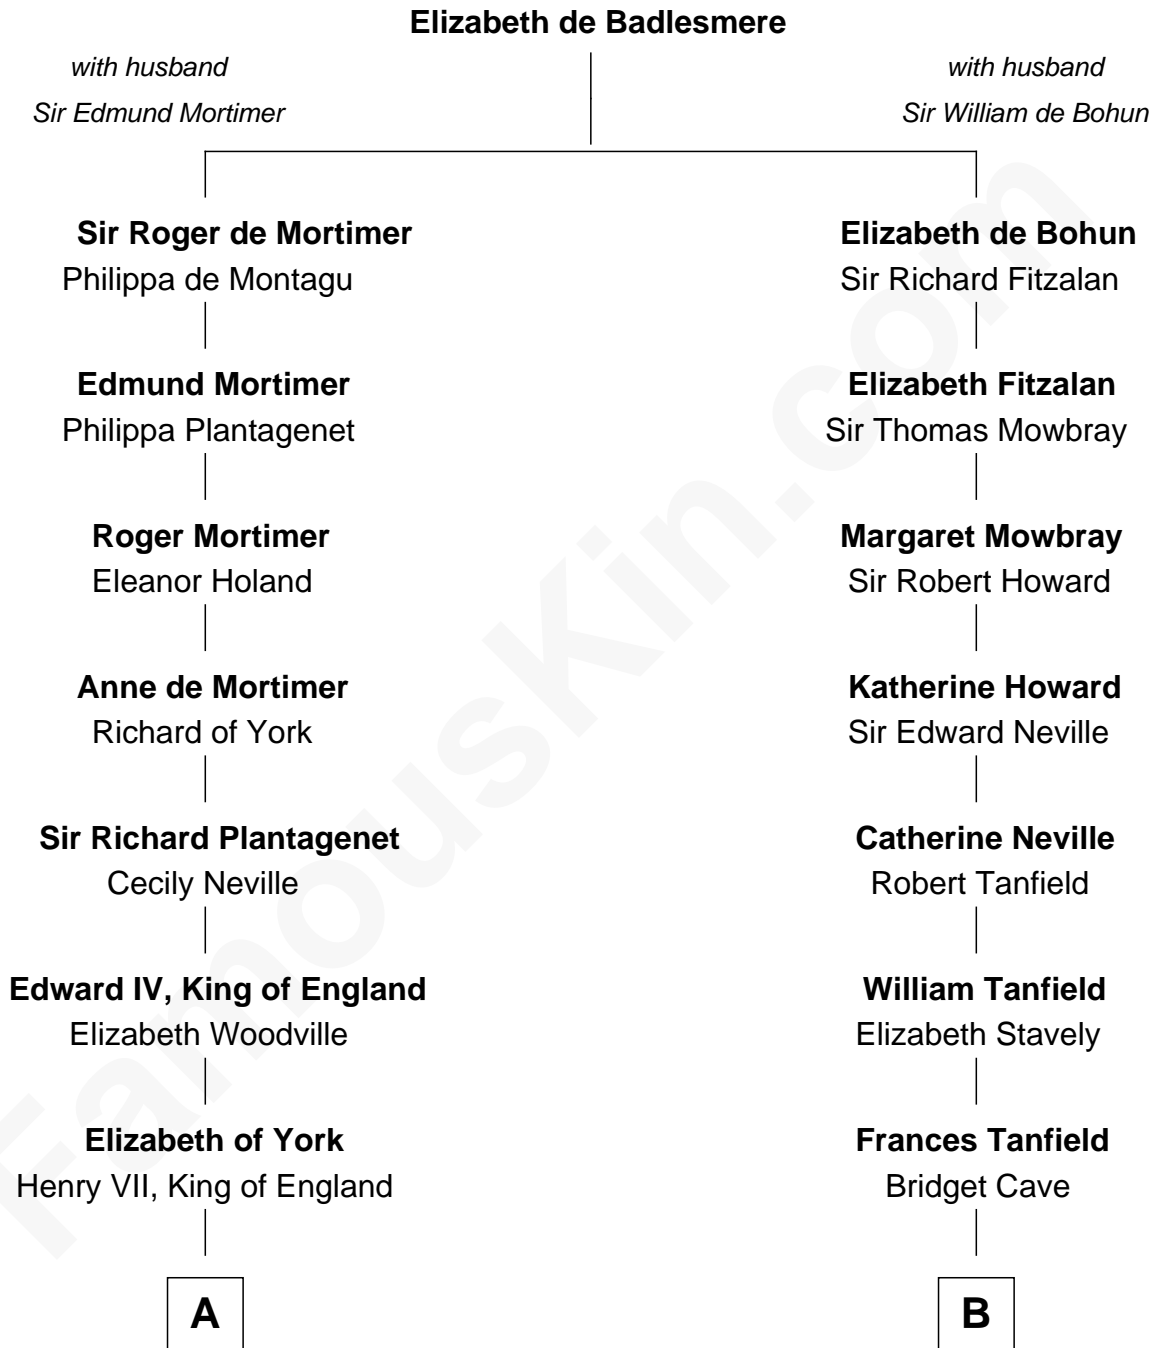

FamousKin.com

Relationship Chart of

Eleanor Roosevelt

First Lady of President Franklin D. Roosevelt

18th cousin 3 times removed of

Edith (Bolling) Wilson

First Lady of President Woodrow Wilson

C

Gabriel Ver Planck Ludlow

Elizabeth A. Hunter

Dr. Edward Hunter Ludlow

Elizabeth Livingston

Mary Livingston Ludlow

Valentine Gill Hall

Anna Rebecca Hall

Elliott Roosevelt