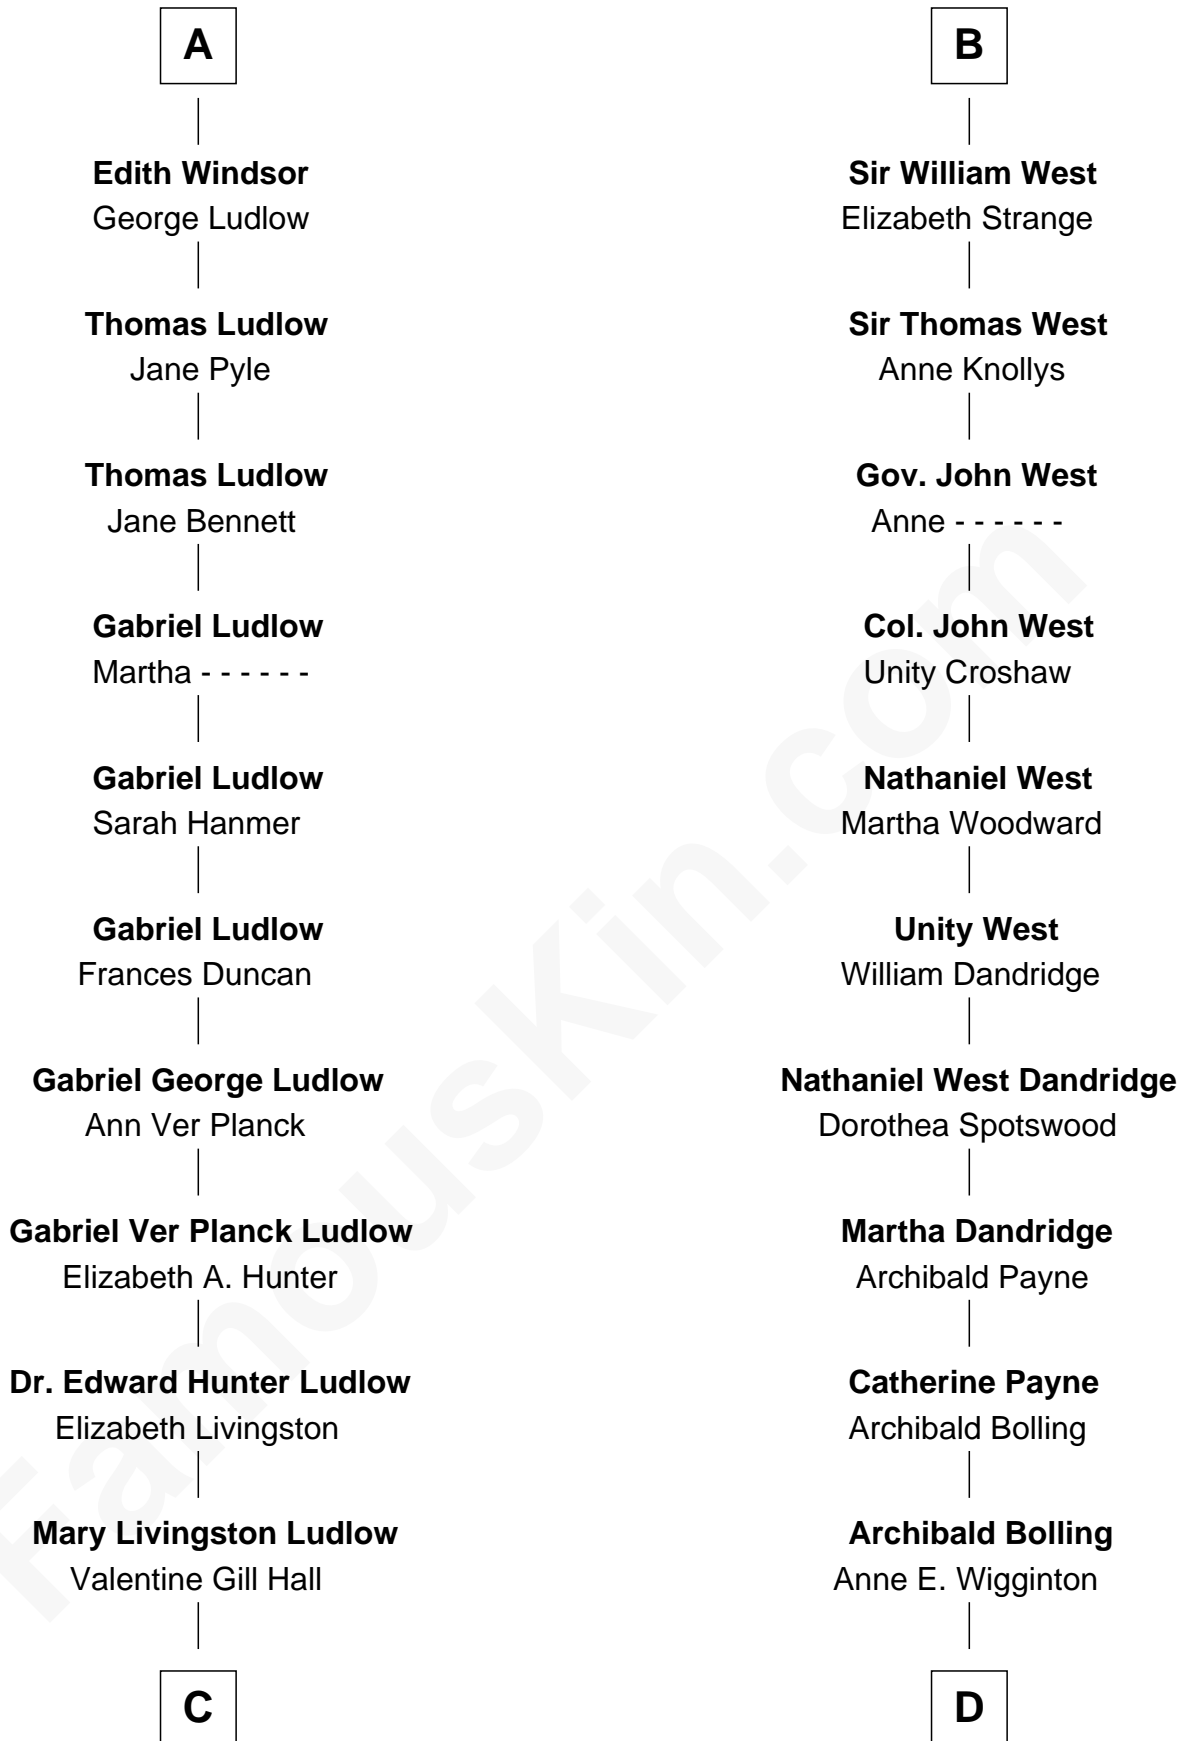

FamousKin.com

Relationship Chart of

Eleanor Roosevelt

First Lady of President Franklin D. Roosevelt

18th cousin of

Edith (Bolling) Wilson

First Lady of President Woodrow Wilson

Sir Hugh de Courtenay

Agnes de St. John

C

Anna Rebecca Hall

Elliott Roosevelt

Eleanor Roosevelt

First Lady of Franklin Roosevelt

D

William Holcombe Bolling

Sarah Spiers White

Edith (Bolling) Wilson

First Lady of Woodrow Wilson

FamousKin.com