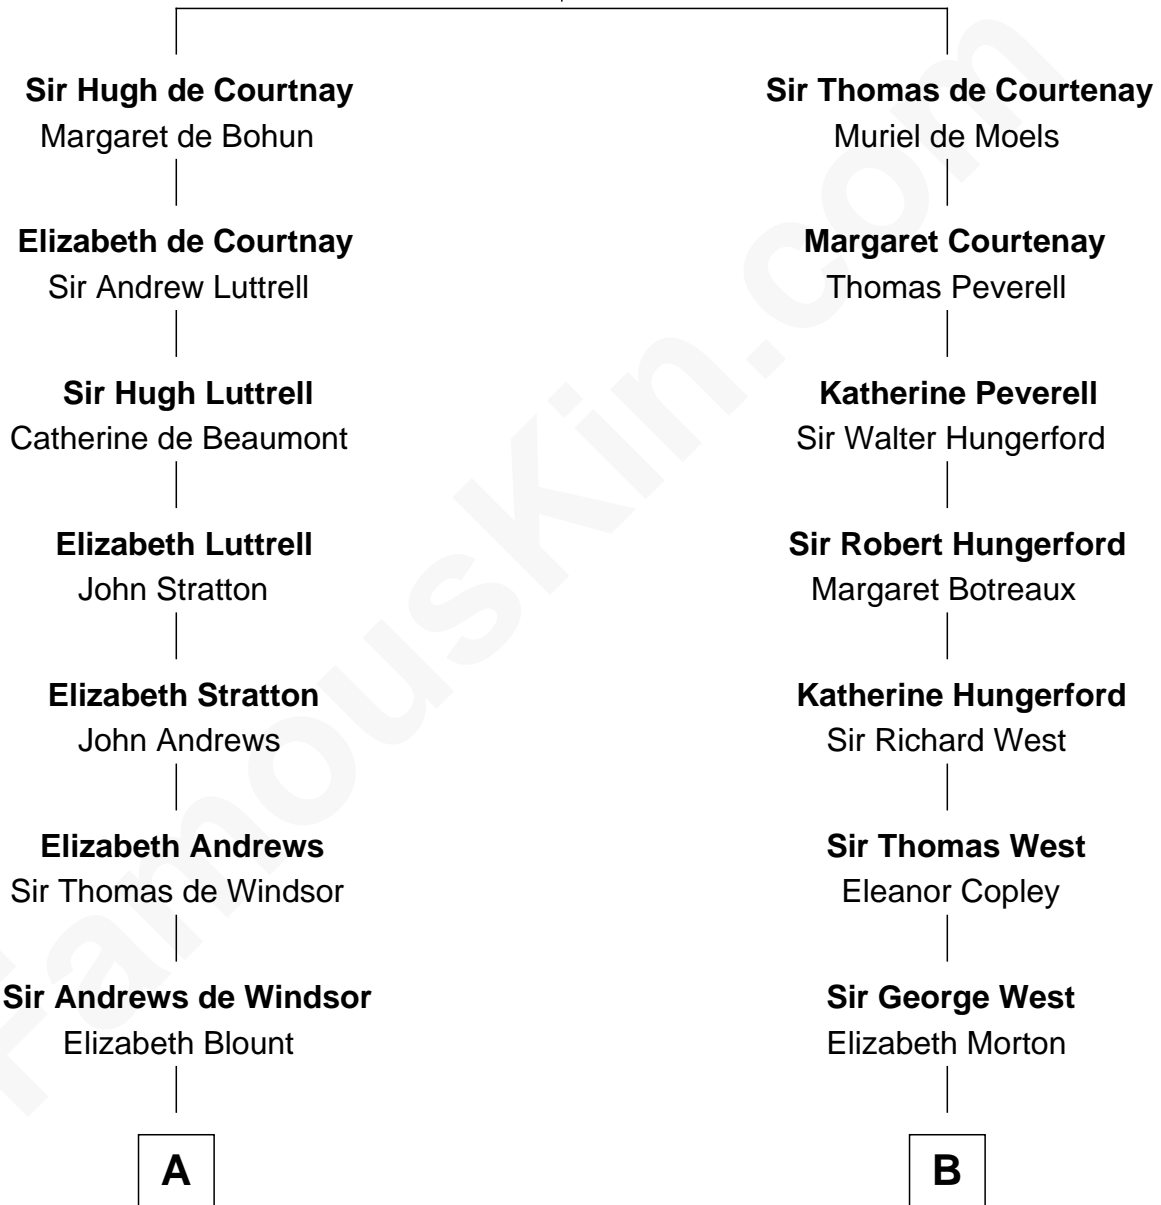

FamousKin.com

Relationship Chart of

Eleanor Roosevelt

First Lady of President Franklin D. Roosevelt

18th cousin of

Edith (Bolling) Wilson

First Lady of President Woodrow Wilson

Sir Hugh de Courtenay

Agnes de St. John

C

Anna Rebecca Hall

Elliott Roosevelt

Eleanor Roosevelt

First Lady of Franklin Roosevelt

D

William Holcombe Bolling

Sarah Spiers White

Edith (Bolling) Wilson

First Lady of Woodrow Wilson

FamousKin.com