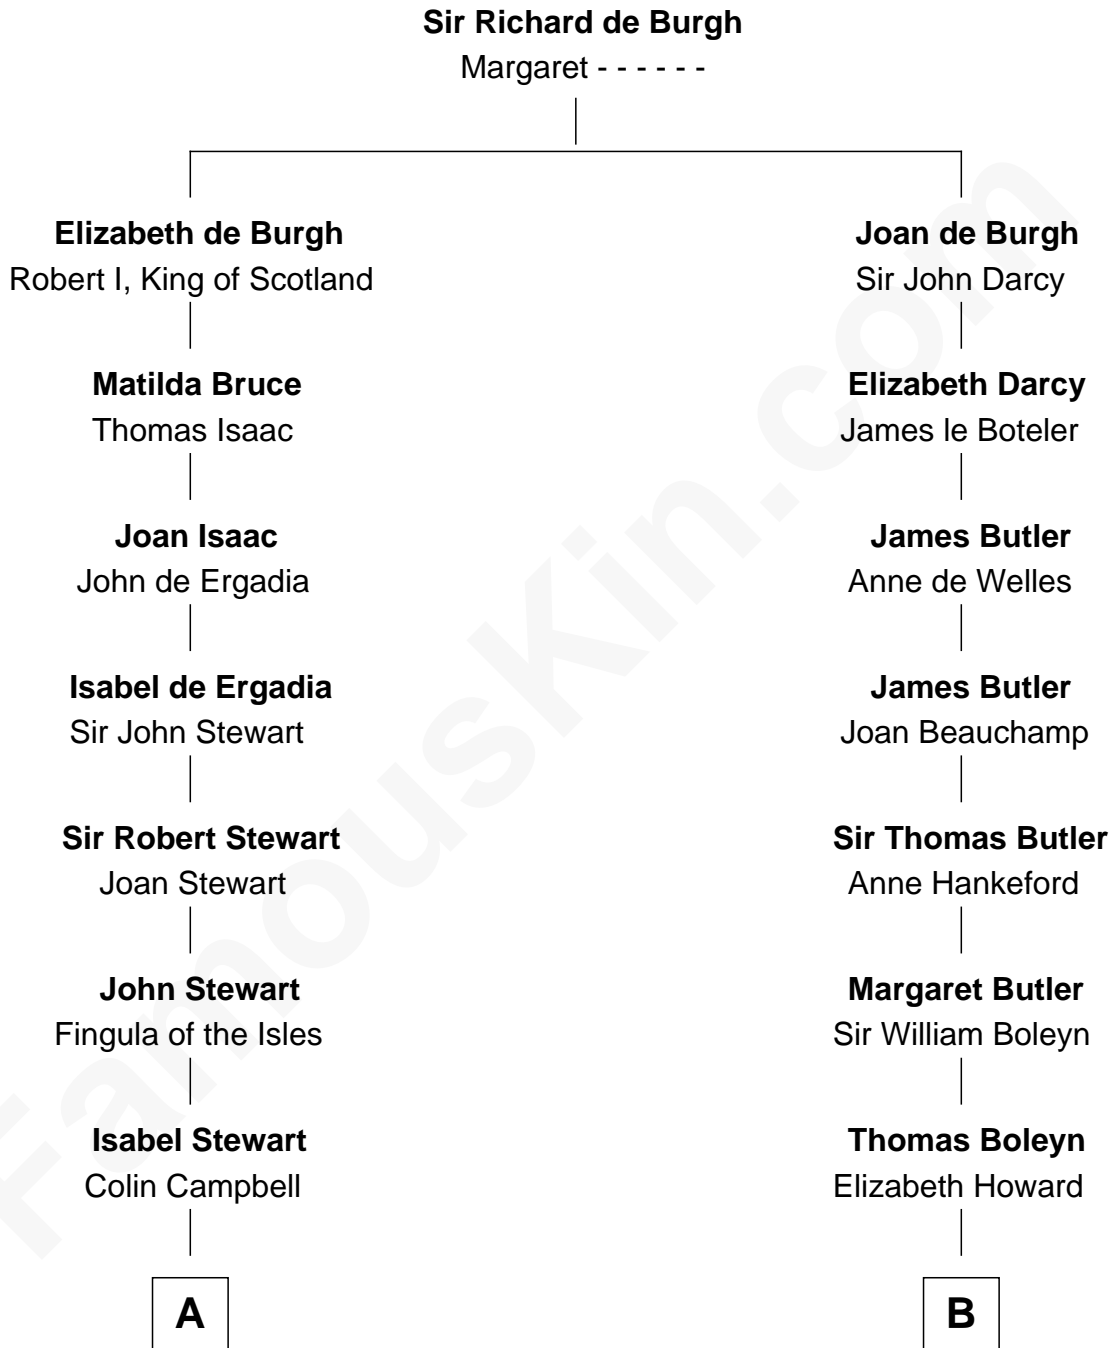

## Relationship Chart of

### Eleanor Roosevelt

*First Lady of President Franklin D. Roosevelt*

19th cousin 2 times removed of

### Edith (Bolling) Wilson

*First Lady of President Woodrow Wilson*

**C**

**Anne Irvine**  
James Bulloch

**James Stephens Bulloch**  
Martha Stewart

**Martha Bulloch**  
Theodore Roosevelt

**Elliott Roosevelt**  
Anna Rebecca Hall