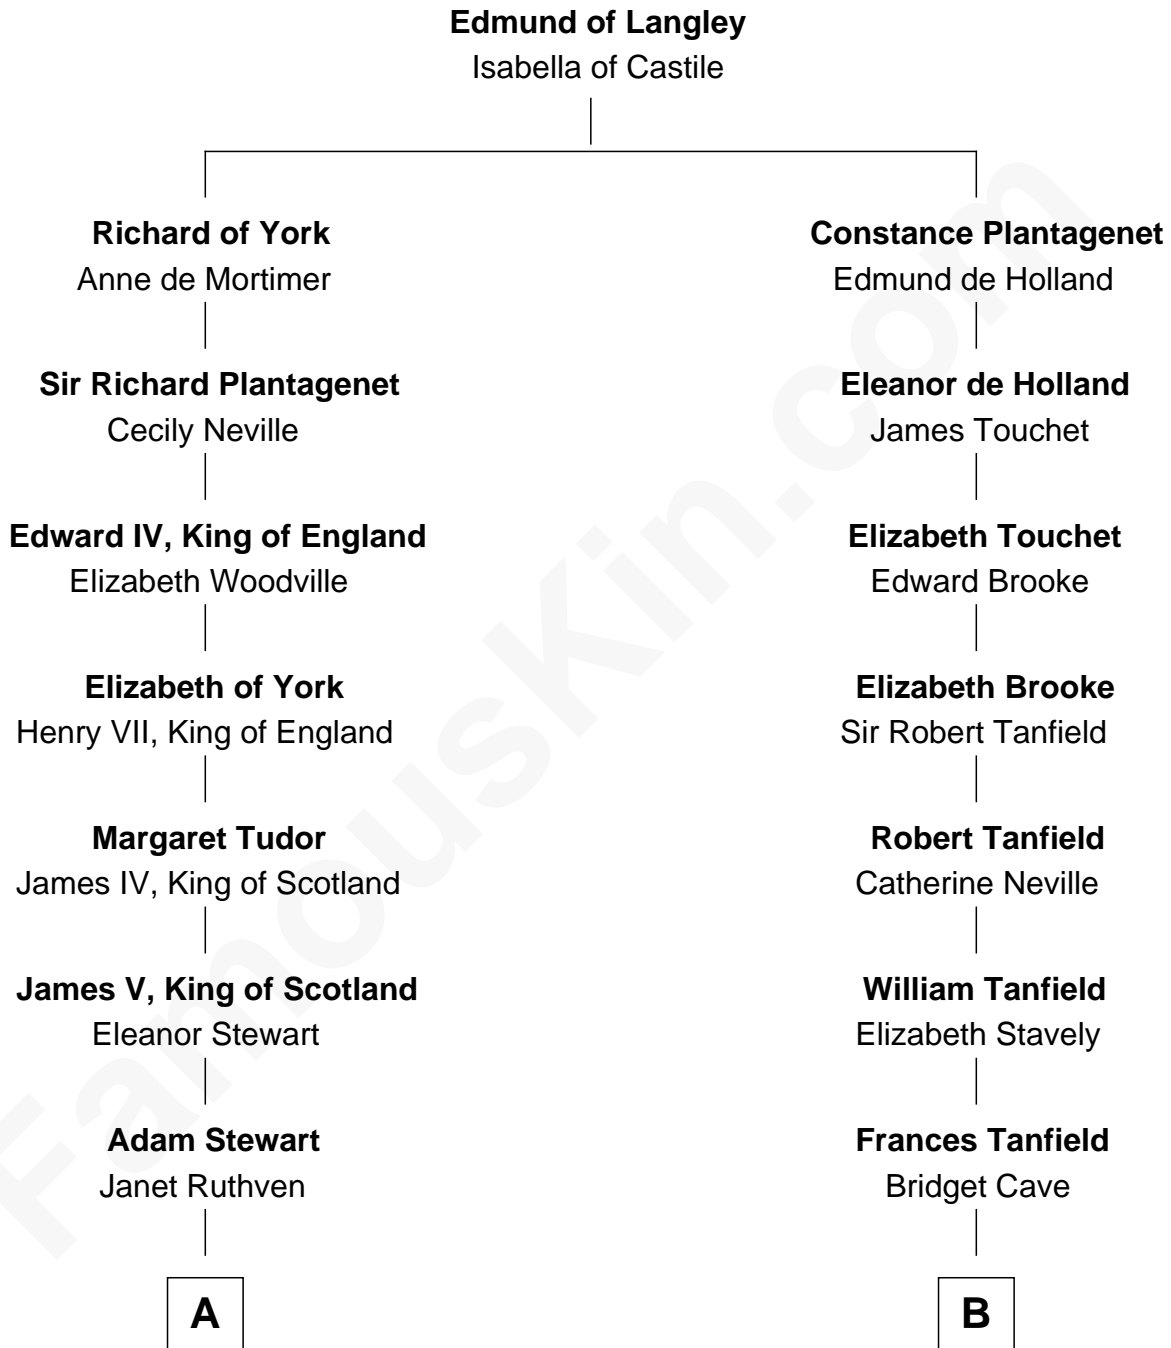

FamousKin.com

Relationship Chart of

Eleanor Roosevelt

First Lady of President Franklin D. Roosevelt

18th cousin of

Edith (Bolling) Wilson

First Lady of President Woodrow Wilson

C

Anna Rebecca Hall

Elliott Roosevelt

Eleanor Roosevelt

First Lady of Franklin Roosevelt

D

William Holcombe Bolling

Sarah Spiers White

Edith (Bolling) Wilson

First Lady of Woodrow Wilson

FamousKin.com