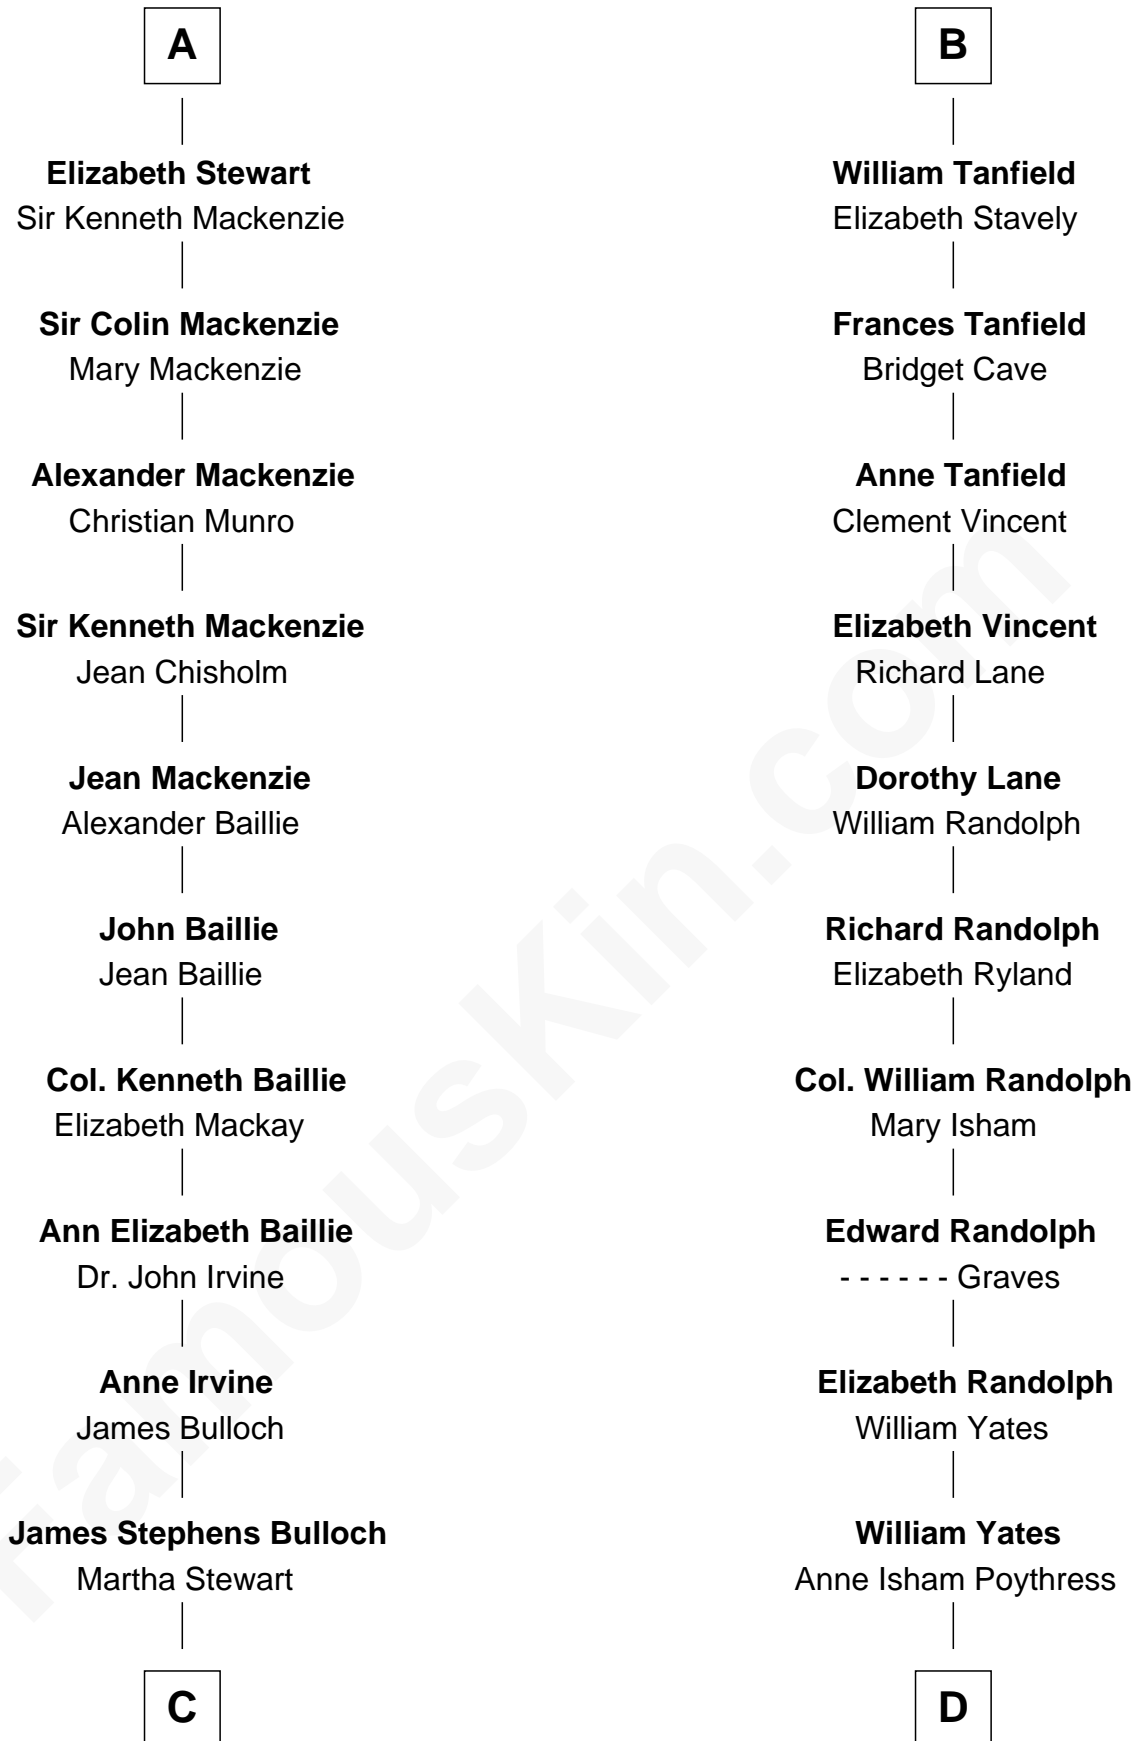

FamousKin.com

Relationship Chart of

Eleanor Roosevelt

First Lady of President Franklin D. Roosevelt

19th cousin of

William Fishback

17th Governor of Arkansas

Sir Patrick de Chaworth

Isabella de Beauchamp

C

Martha Bulloch
Theodore Roosevelt

Elliott Roosevelt
Anna Rebecca Hall

Eleanor Roosevelt
First Lady of Franklin Roosevelt

D

Benjamin Poythress Yates
Elizabeth Frances Stith

Sophia Ann Yates
Frederick Fishback

William Fishback
17th Governor of Arkansas

FamousKin.com