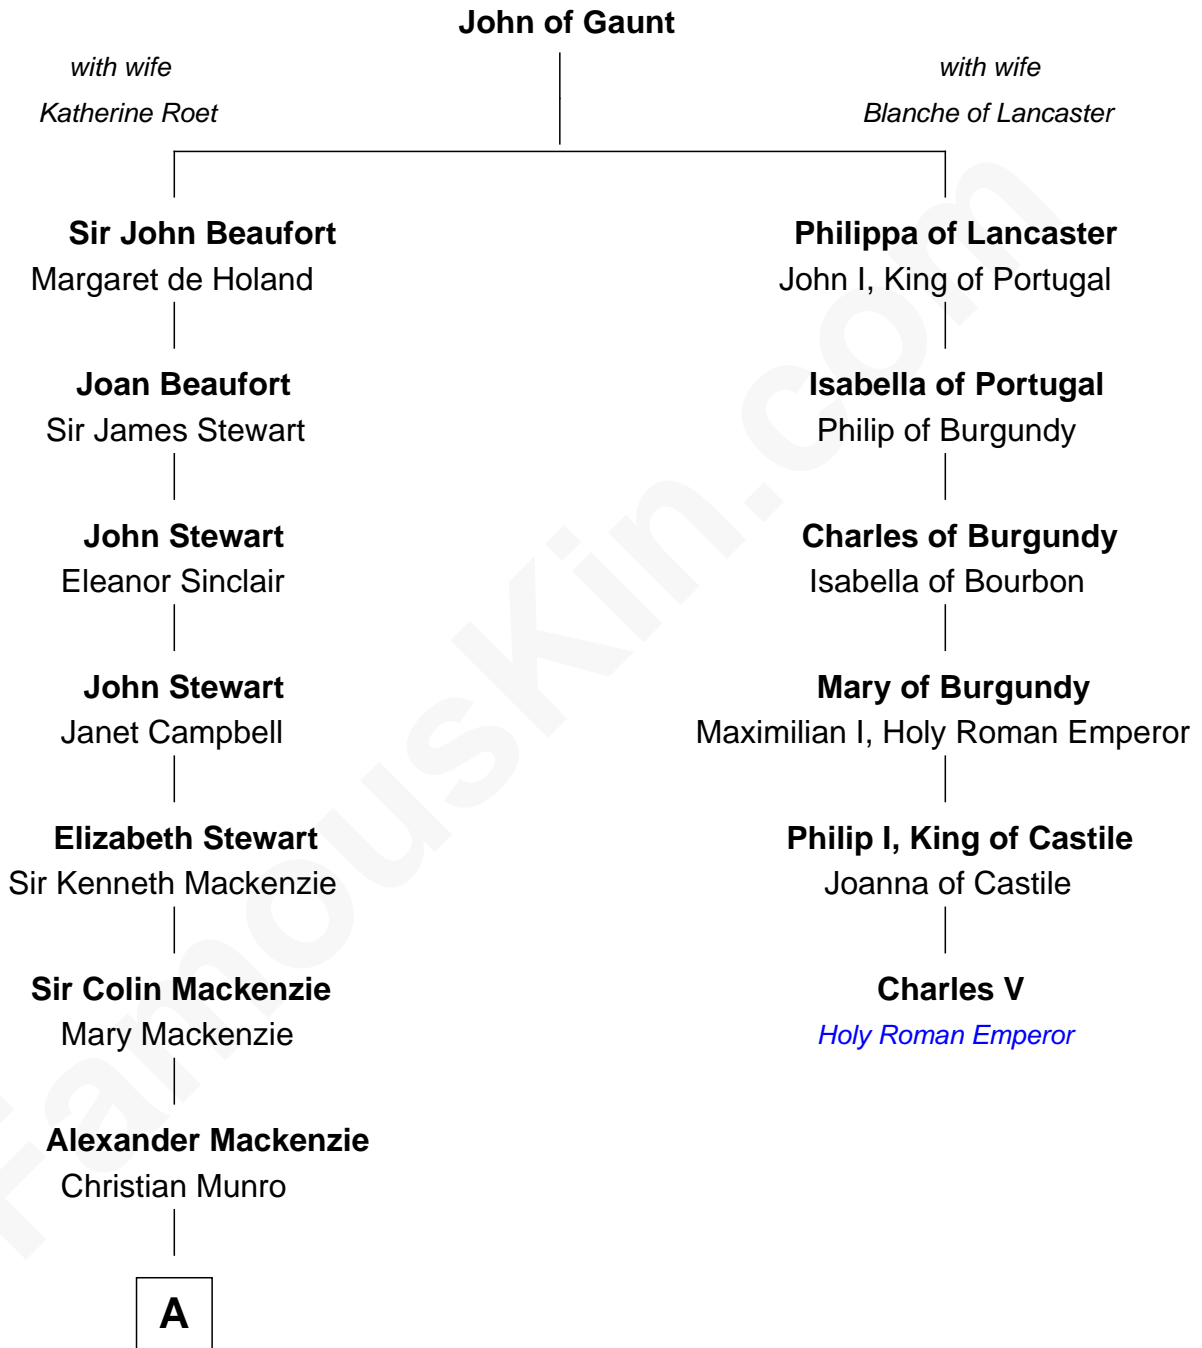

## Relationship Chart of

### Eleanor Roosevelt

First Lady of President Franklin D. Roosevelt

5th cousin 11 times removed of

**Charles V**

Holy Roman Emperor

**A**

—  
**Sir Kenneth Mackenzie**

Jean Chisholm