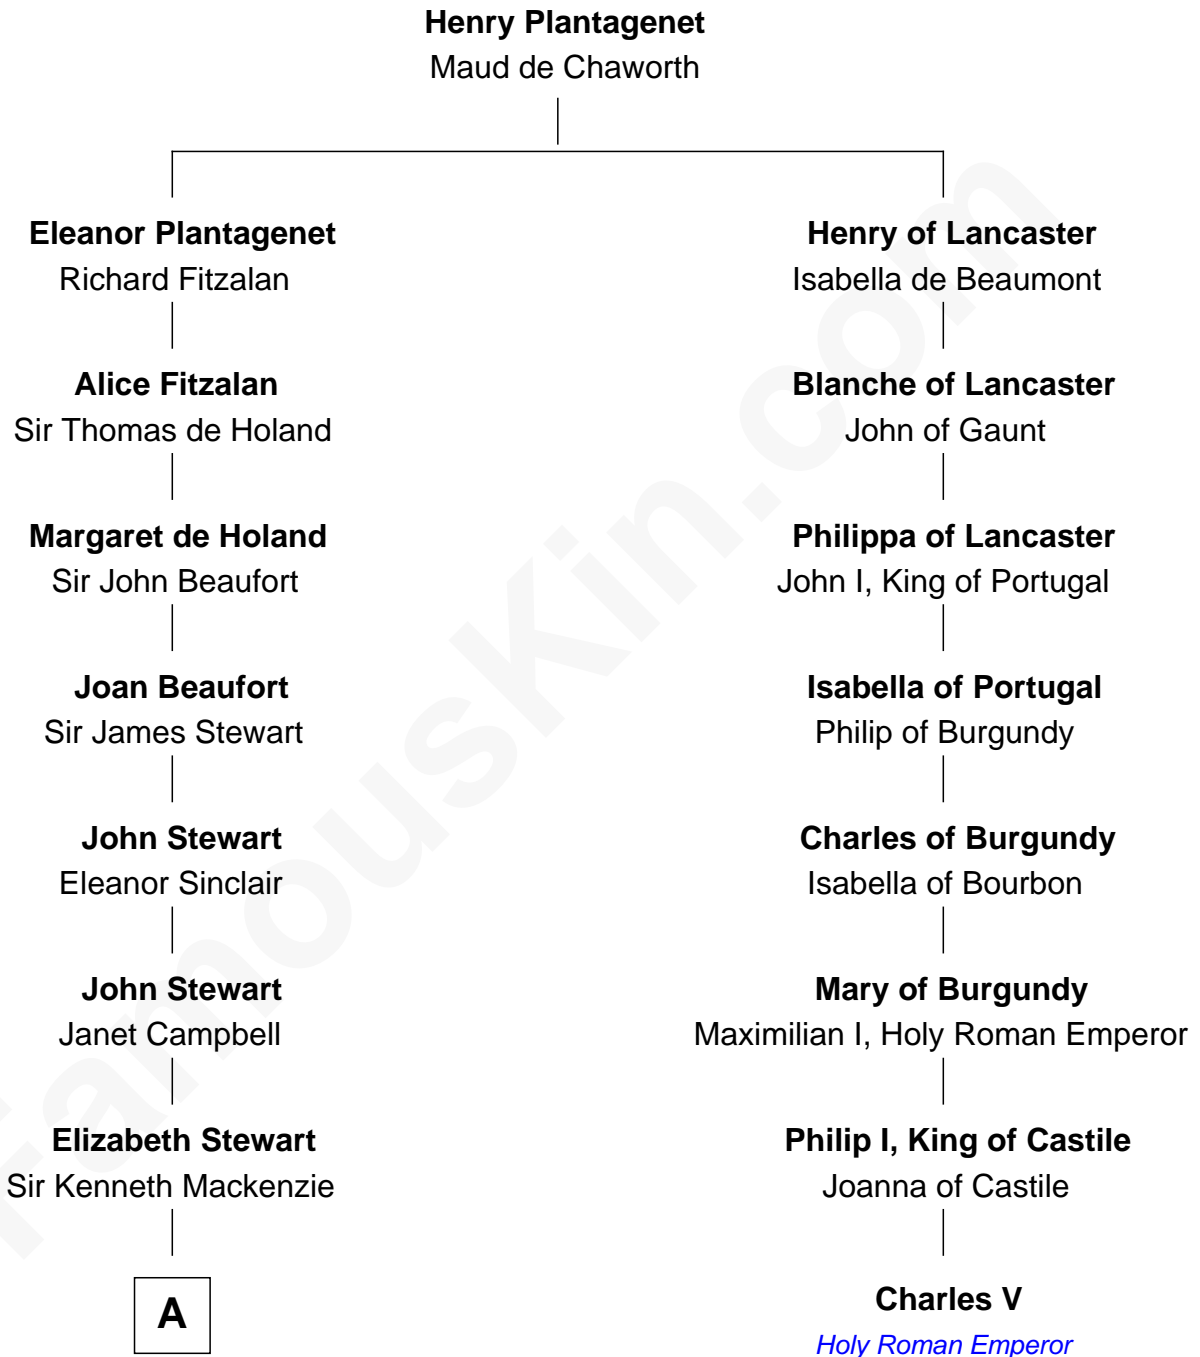

FamousKin.com

Relationship Chart of

Eleanor Roosevelt

First Lady of President Franklin D. Roosevelt

7th cousin 11 times removed of

Charles V

Holy Roman Emperor

A