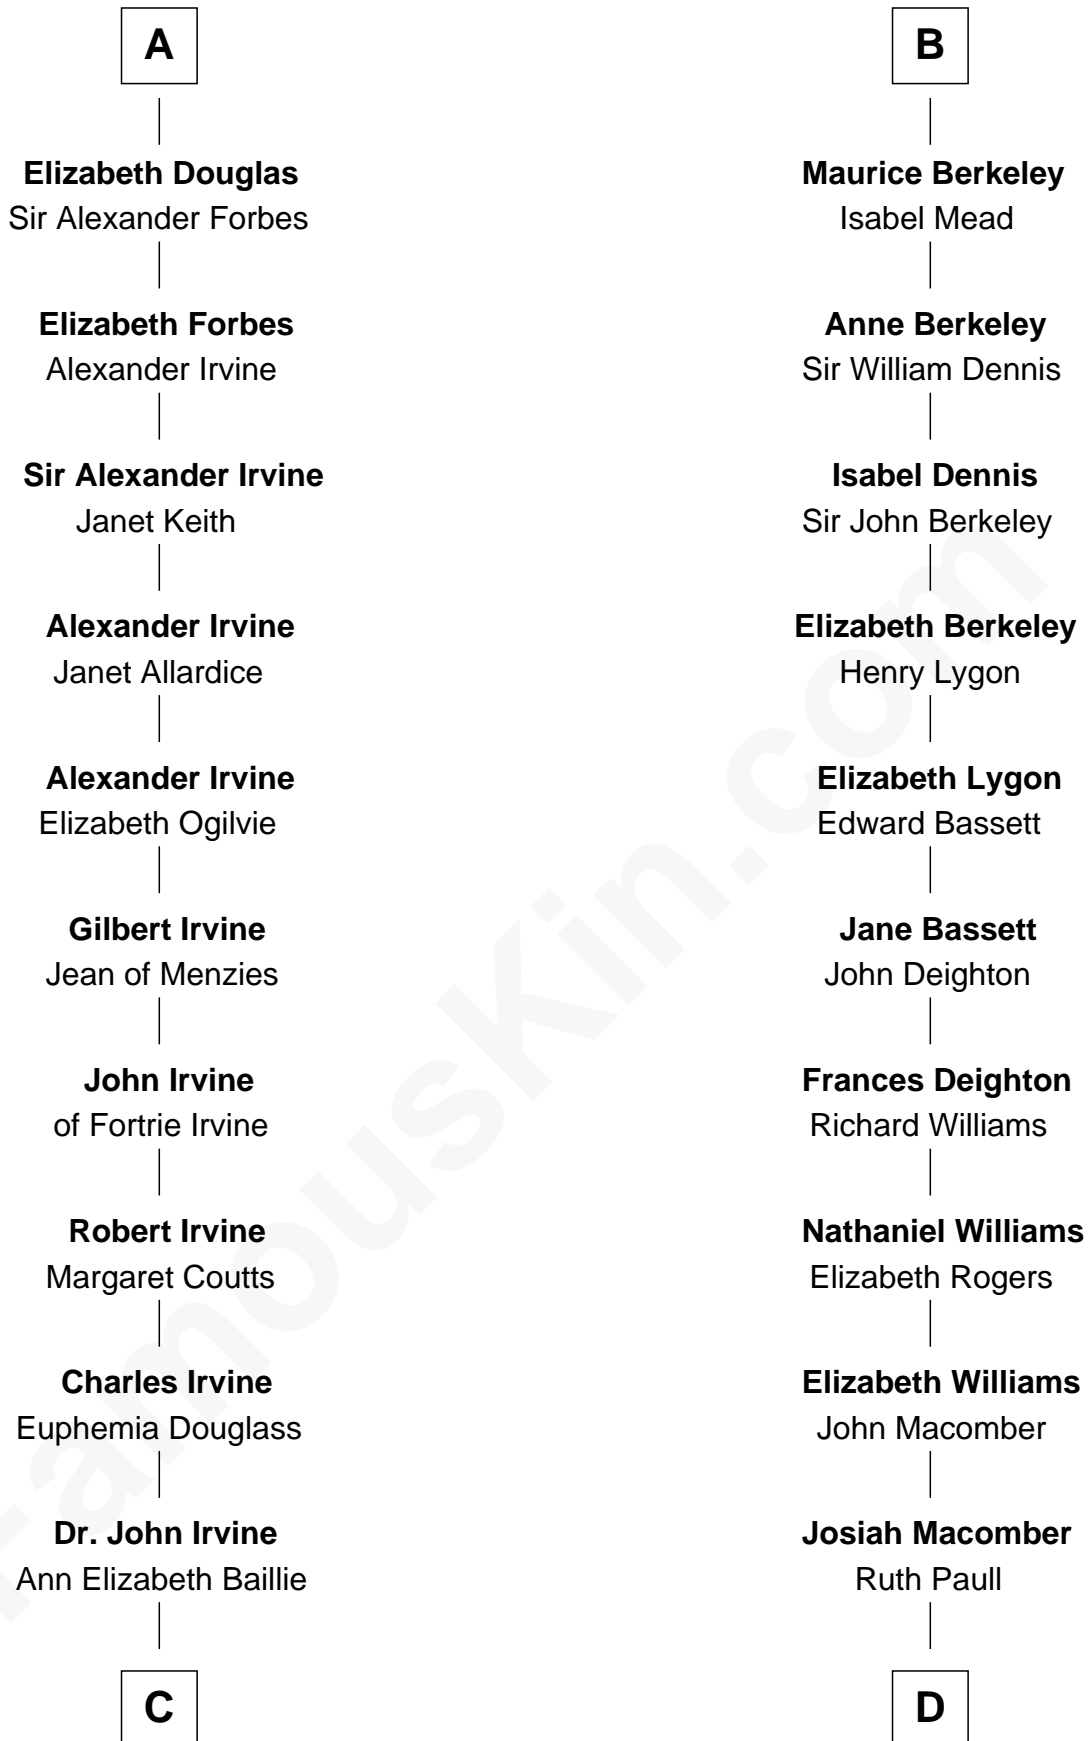

FamousKin.com

Relationship Chart of

Eleanor Roosevelt

First Lady of President Franklin D. Roosevelt

21st cousin of

Mary Winthrop Gooding
Prolific Mayflower Descendant

C

Anne Irvine
James Bulloch

James Stephens Bulloch
Martha Stewart

Martha Bulloch
Theodore Roosevelt

Elliott Roosevelt
Anna Rebecca Hall

Eleanor Roosevelt
First Lady of Franklin Roosevelt

D

Rebecca Macomber
Joseph Gooding

John Gooding
Deborah Barnes