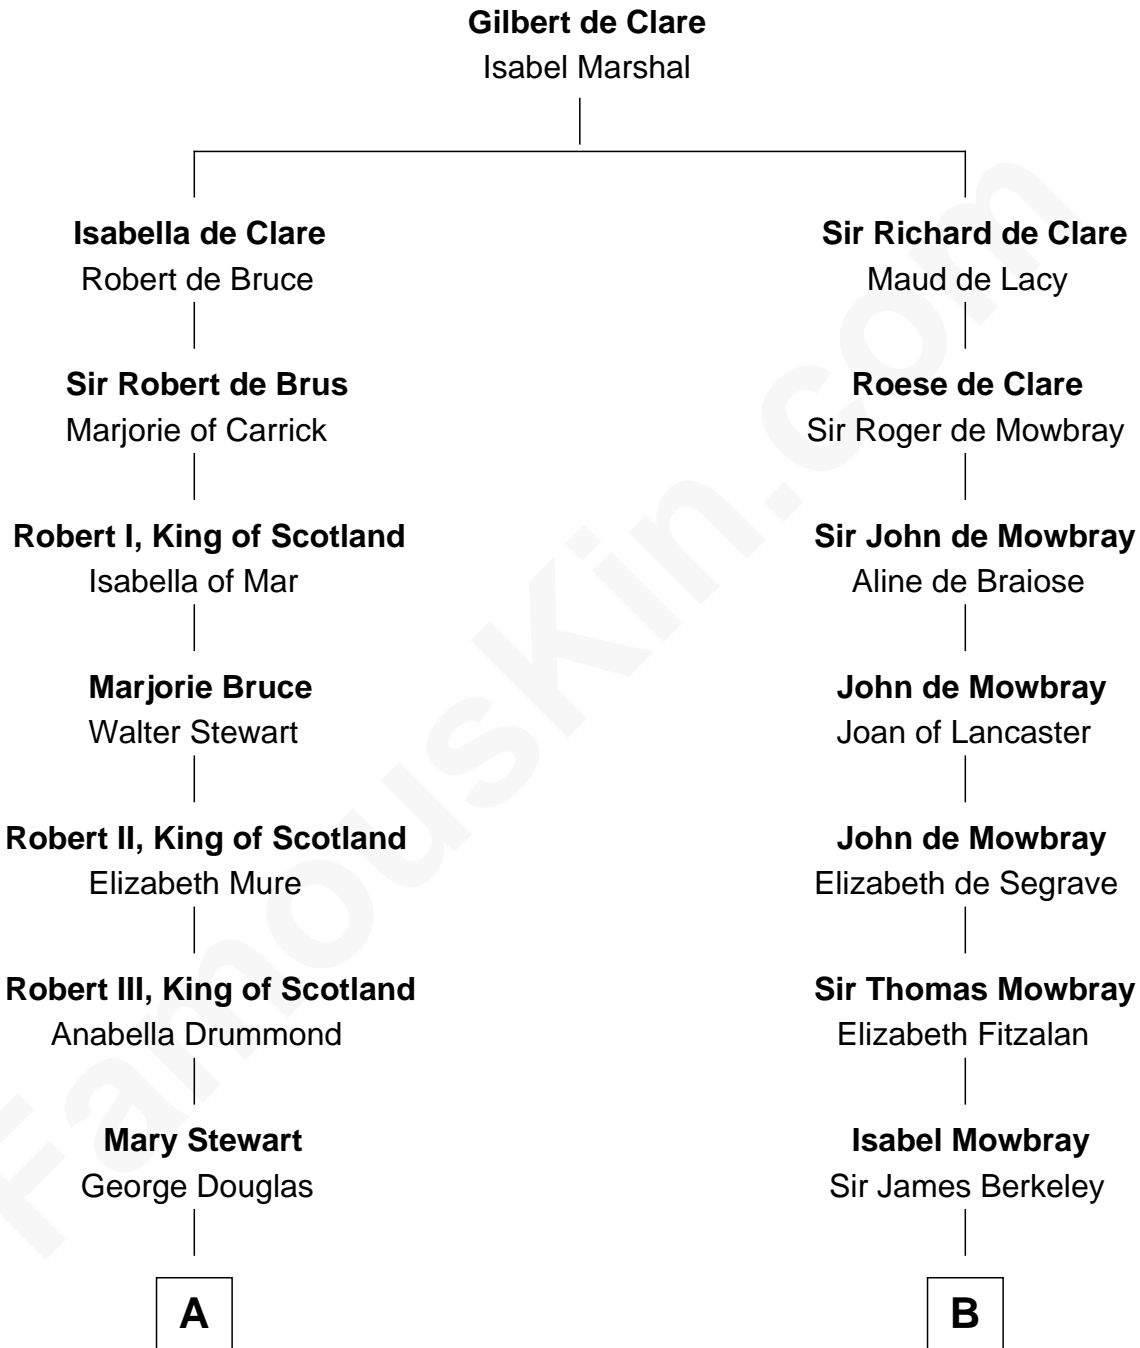

FamousKin.com

Relationship Chart of

Eleanor Roosevelt

First Lady of President Franklin D. Roosevelt

21st cousin of

Mary Winthrop Gooding
Prolific Mayflower Descendant

C

Anne Irvine
James Bulloch

James Stephens Bulloch
Martha Stewart

Martha Bulloch
Theodore Roosevelt

Elliott Roosevelt
Anna Rebecca Hall

Eleanor Roosevelt
First Lady of Franklin Roosevelt

D

Rebecca Macomber
Joseph Gooding

John Gooding
Deborah Barnes