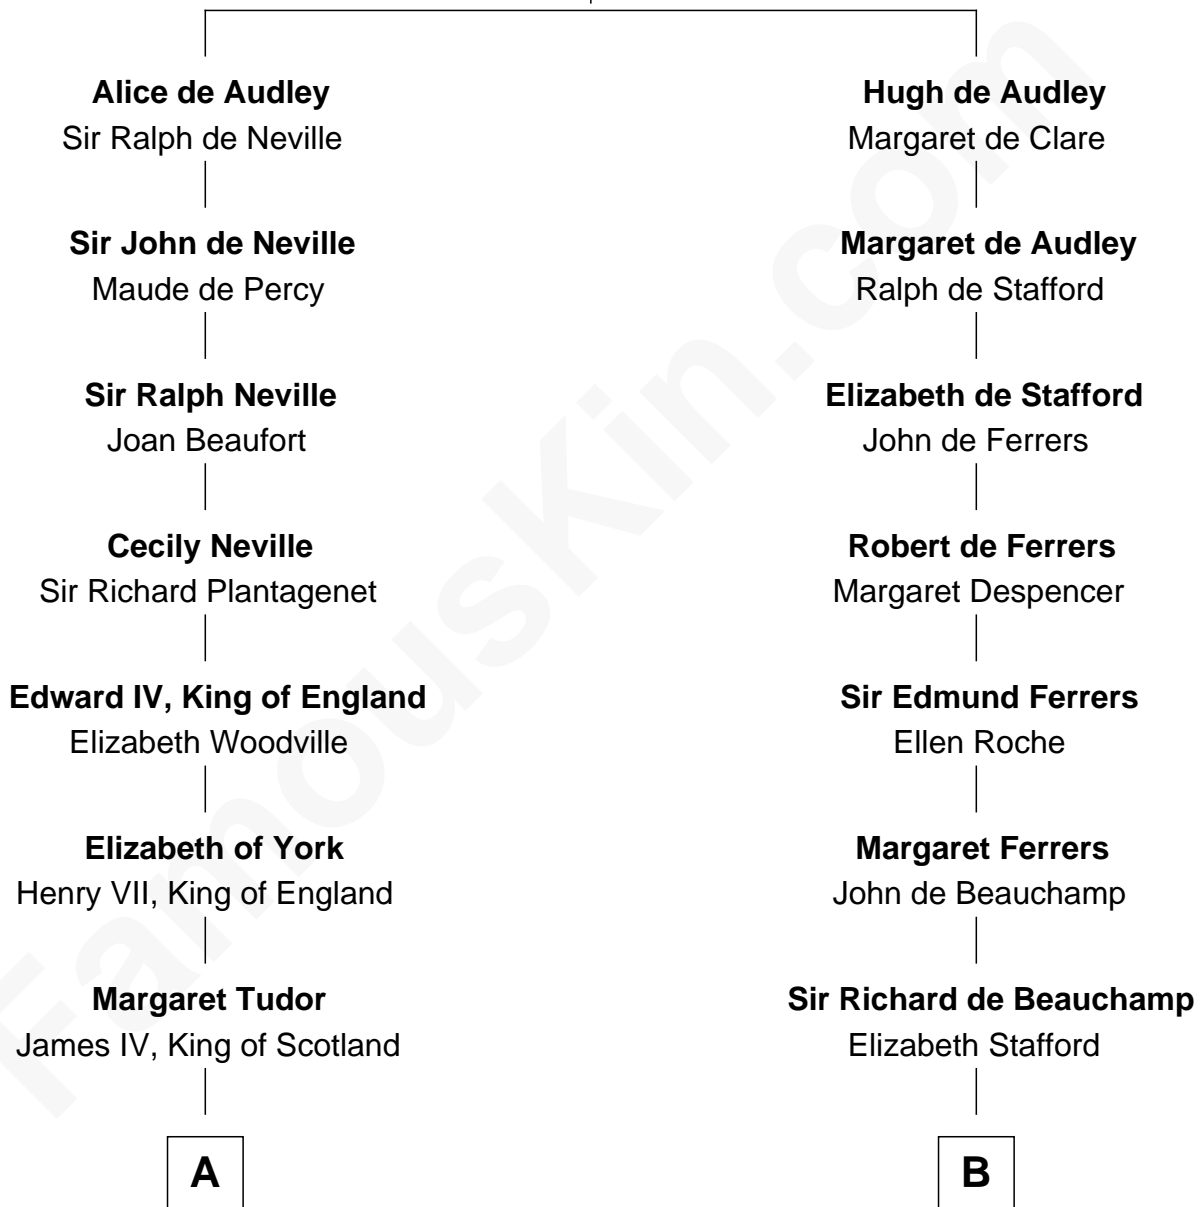

## Relationship Chart of

### Eleanor Roosevelt

*First Lady of President Franklin D. Roosevelt*

20th cousin of

### Mary Winthrop Gooding

*Prolific Mayflower Descendant*

**Sir Hugh I de Audley**

Iseult de Mortimer

**C**

**Dr. Edward Hunter Ludlow**

Elizabeth Livingston

**Mary Livingston Ludlow**