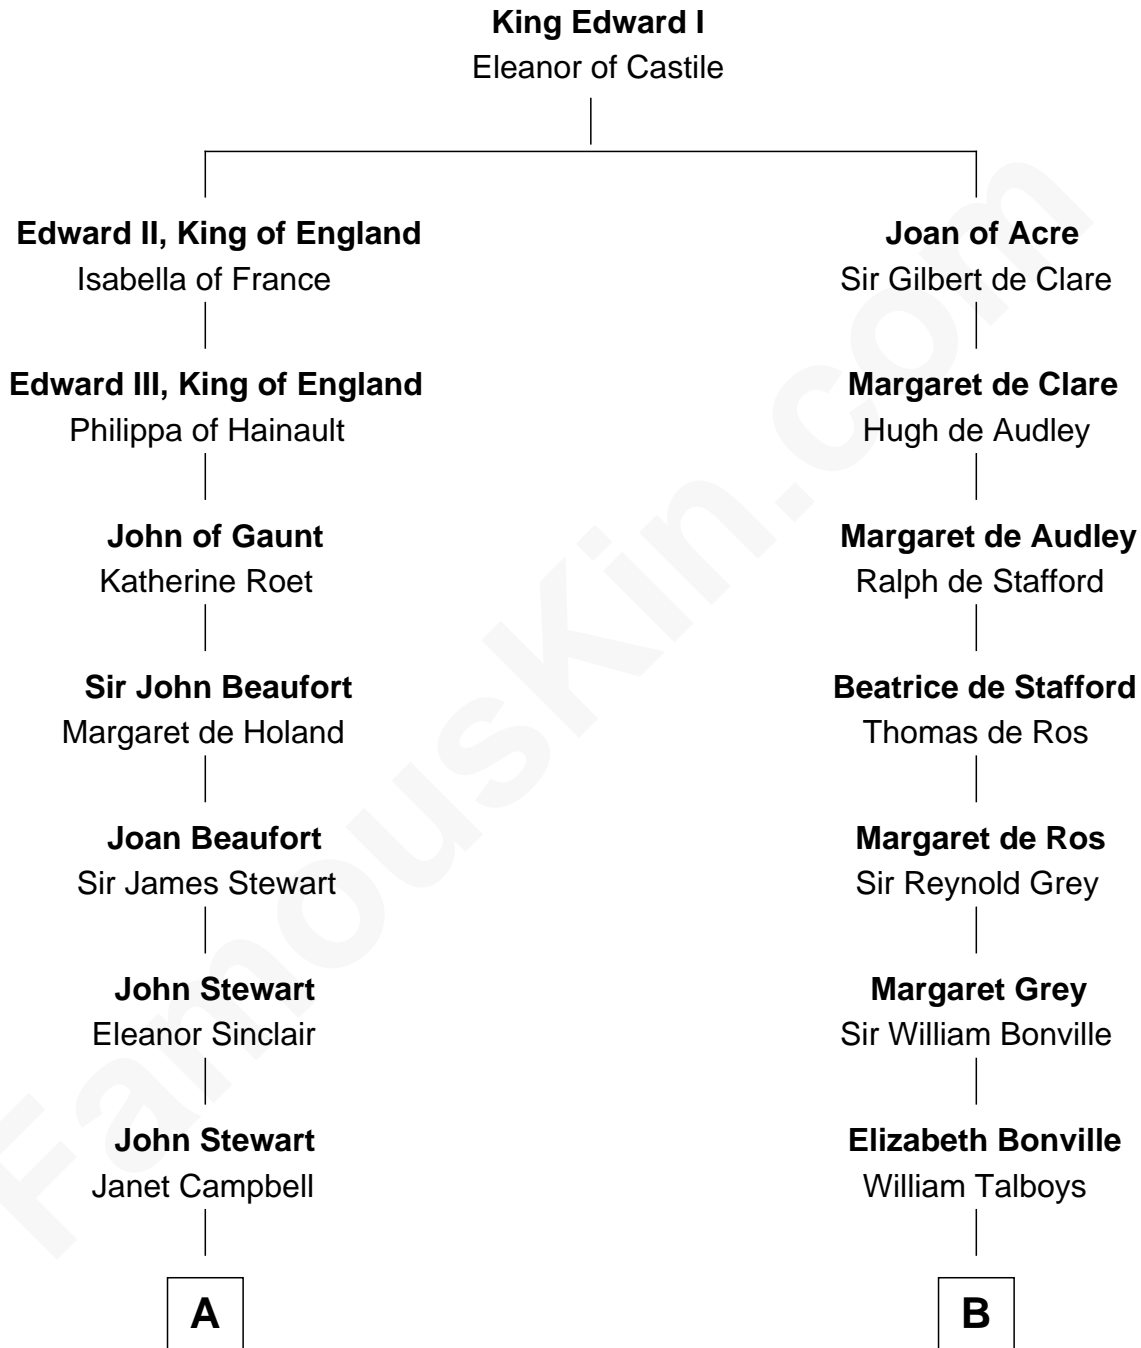

FamousKin.com

Relationship Chart of

Eleanor Roosevelt

First Lady of President Franklin D. Roosevelt

19th cousin 2 times removed of

Katharine Hepburn

Movie Actress

C

Martha Bulloch
Theodore Roosevelt

Elliott Roosevelt
Anna Rebecca Hall

Eleanor Roosevelt
First Lady of Franklin Roosevelt

D

Erastus Spalding
Jennet Mack

Martha Ann Spalding
Leman Benton Garlinghouse

Caroline Garlinghouse
Alfred Augustus Houghton