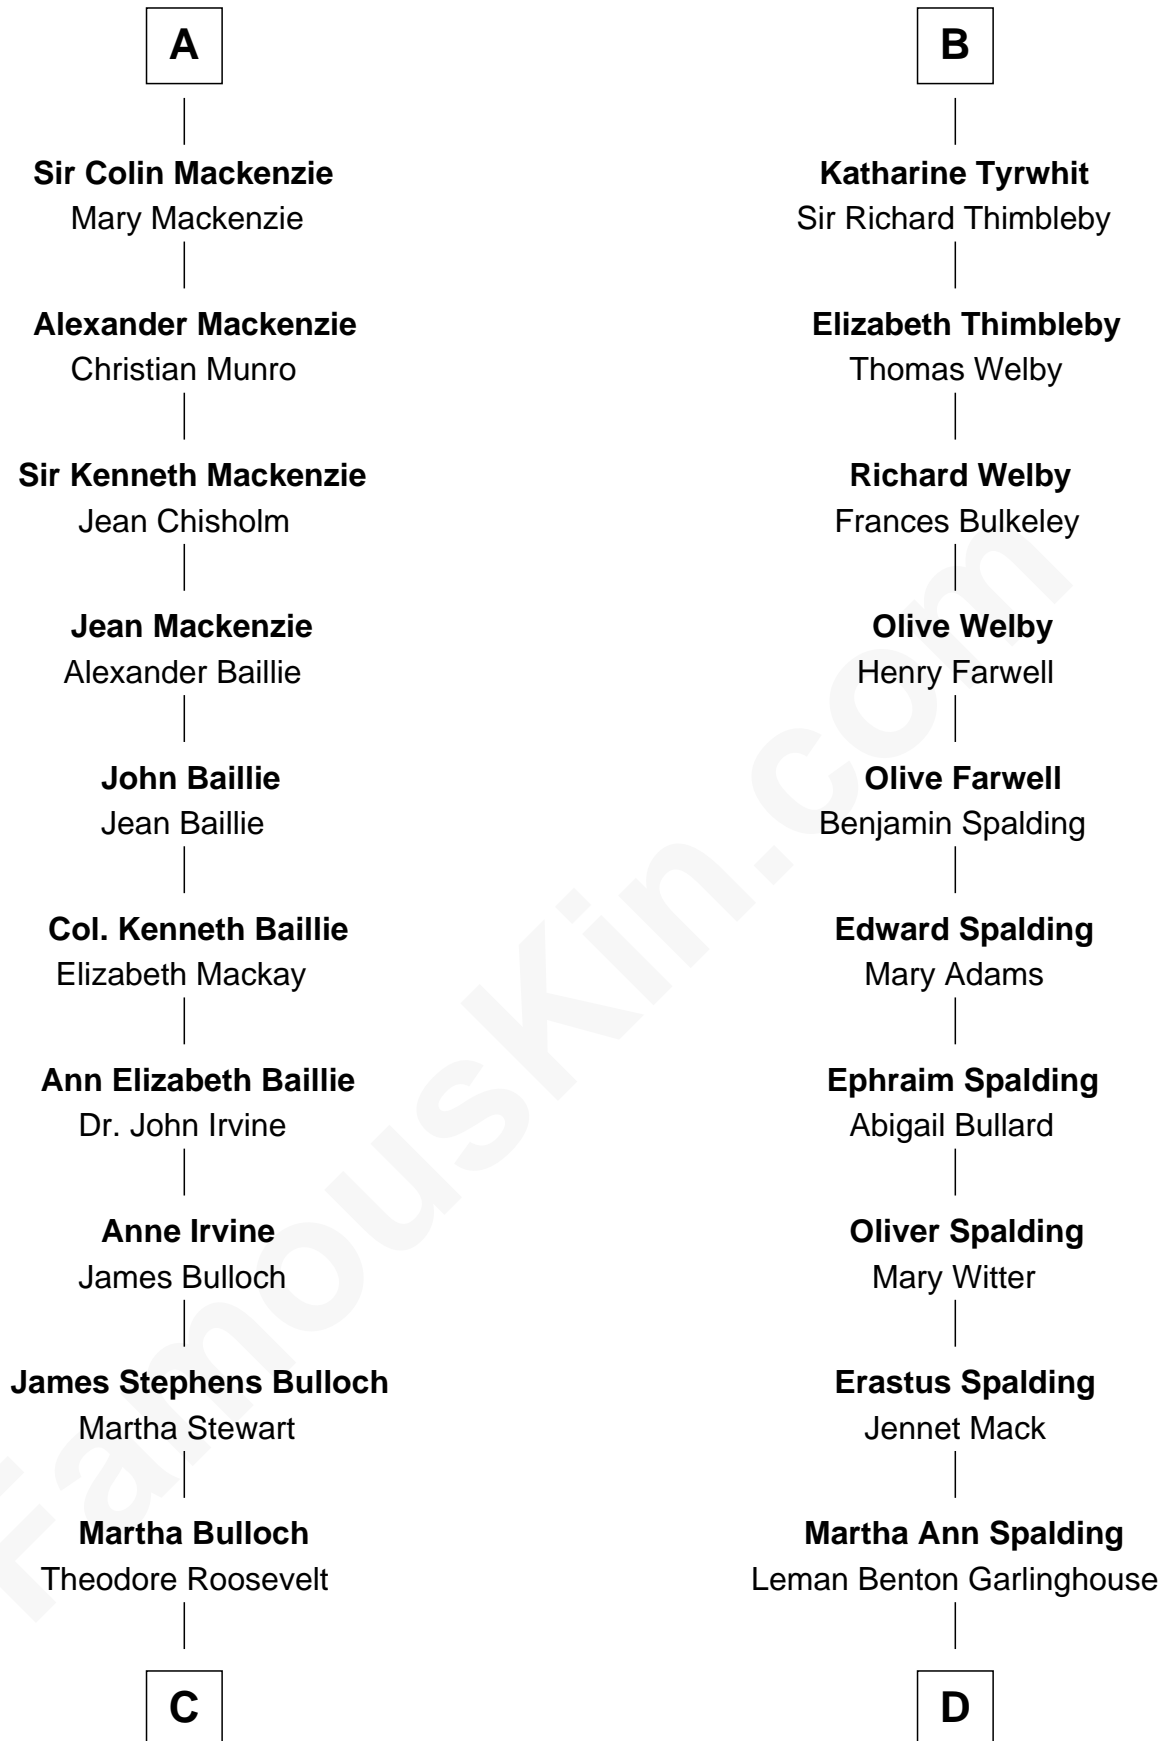

## Relationship Chart of

### Eleanor Roosevelt

*First Lady of President Franklin D. Roosevelt*

18th cousin 1 time removed of

**Katharine Hepburn**  
*Movie Actress*

**Sir Robert de Holland**  
Maude la Zouche

**C**

**Elliott Roosevelt**  
Anna Rebecca Hall

**Eleanor Roosevelt**  
*First Lady of Franklin Roosevelt*

**D**

**Caroline Garlinghouse**  
Alfred Augustus Houghton

**Katharine Martha Houghton**  
Thomas Norval Hepburn

**Katharine Hepburn**  
*Movie Actress*