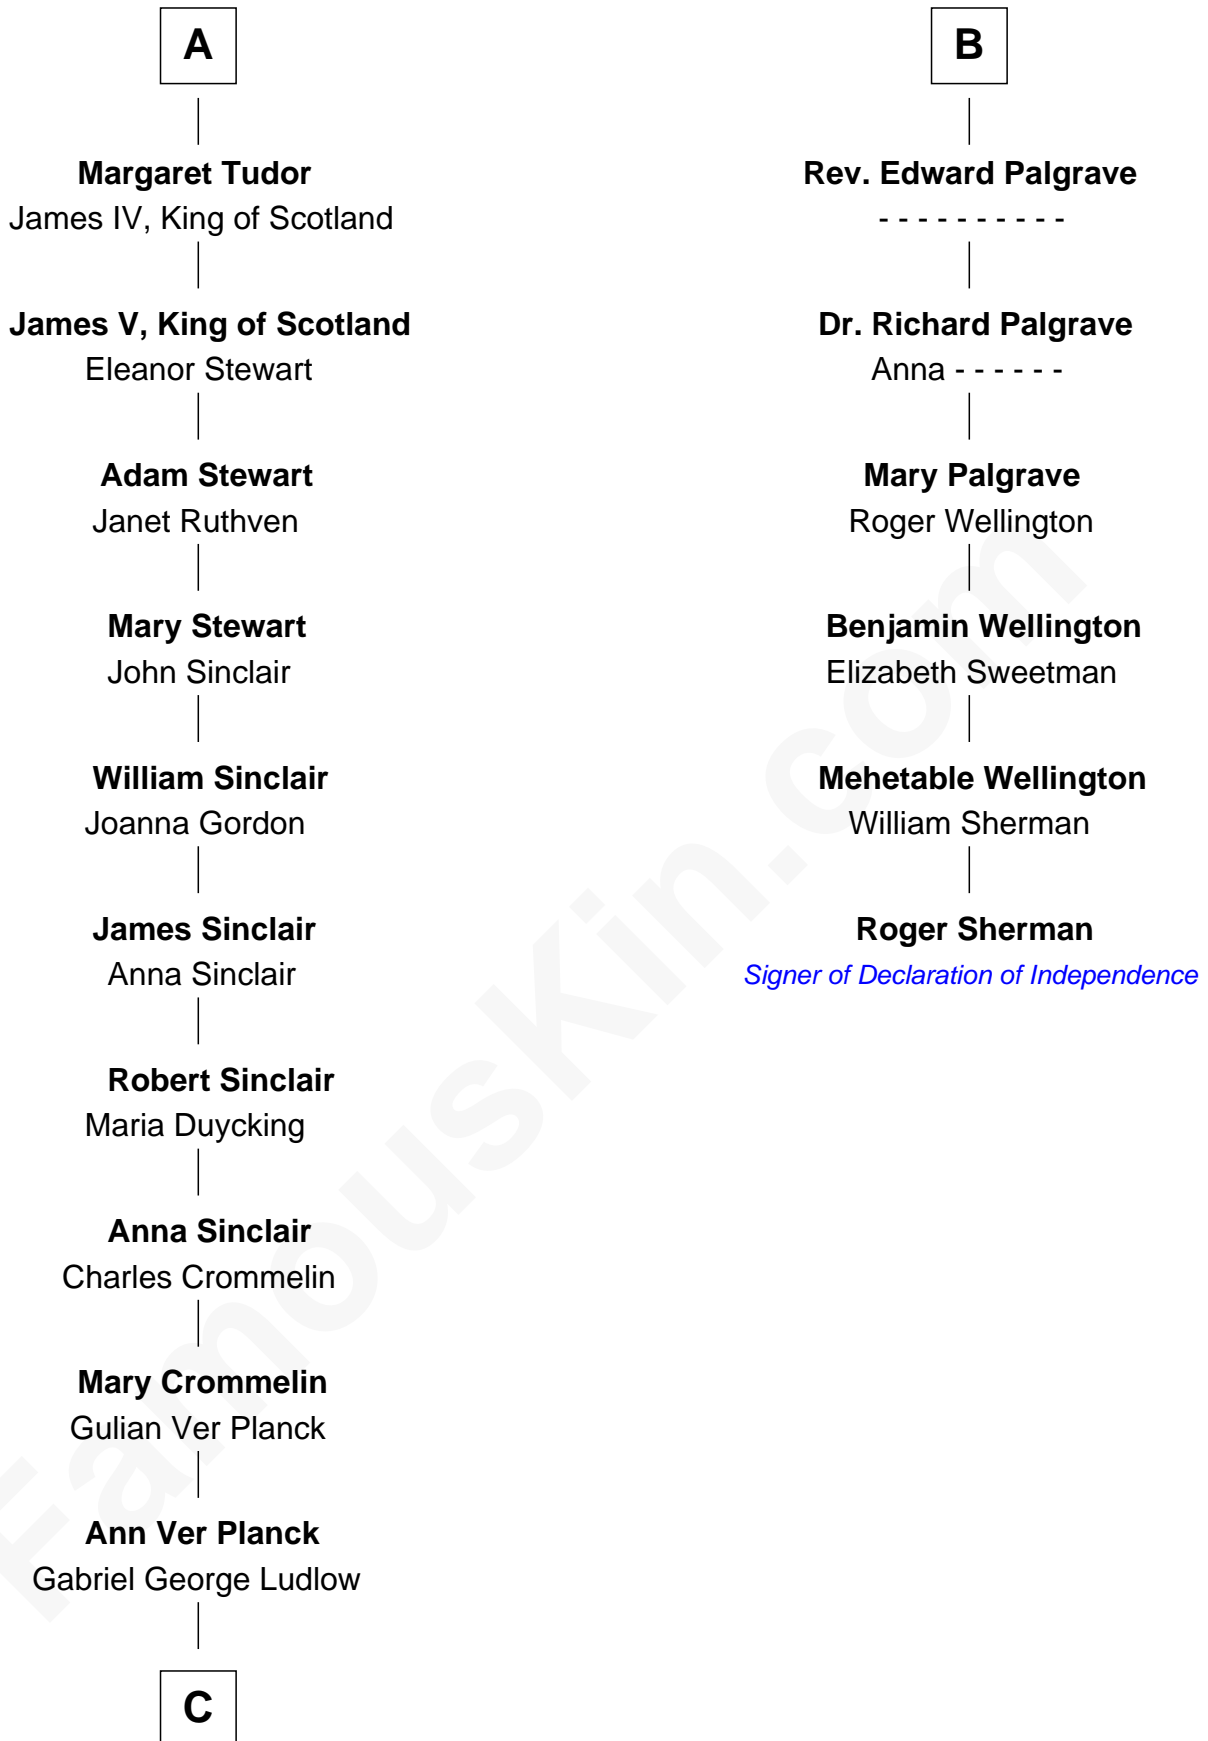

## Relationship Chart of

### Eleanor Roosevelt

*First Lady of President Franklin D. Roosevelt*

**12th cousin 9 times removed of**

### Roger Sherman

*Signer of the Declaration of Independence*

**C**

—  
**Gabriel Ver Planck Ludlow**

Elizabeth A. Hunter

—  
**Dr. Edward Hunter Ludlow**

Elizabeth Livingston

—  
**Mary Livingston Ludlow**