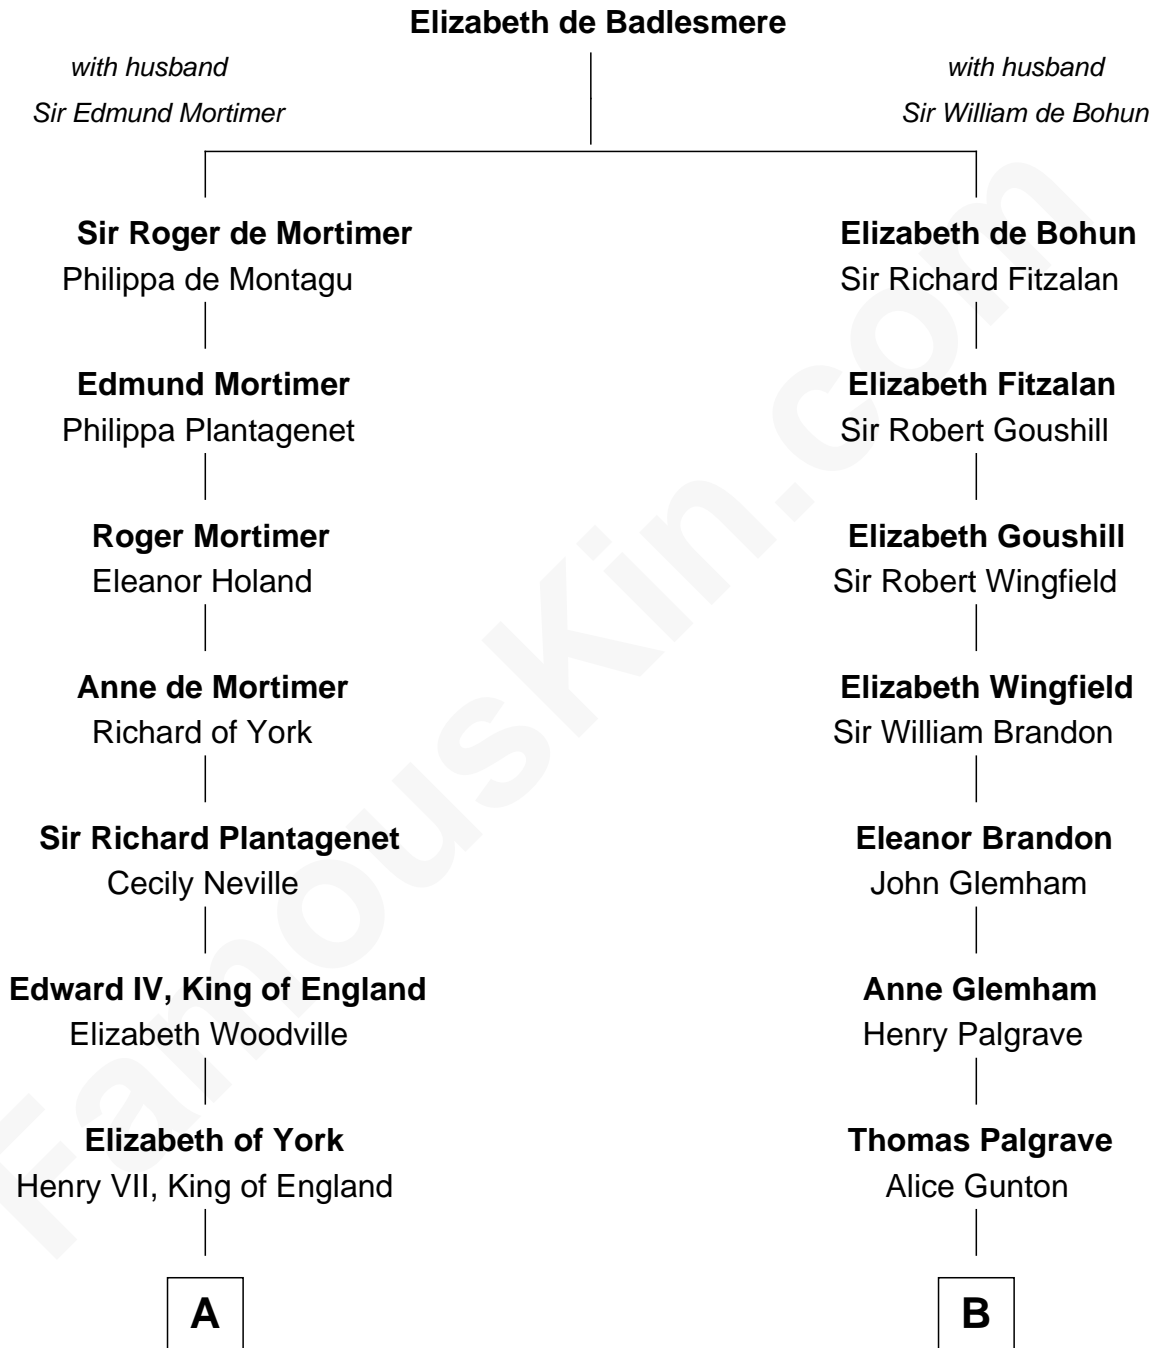

FamousKin.com

Relationship Chart of

Eleanor Roosevelt

First Lady of President Franklin D. Roosevelt

12th cousin 9 times removed of

Roger Sherman

Signer of the Declaration of Independence