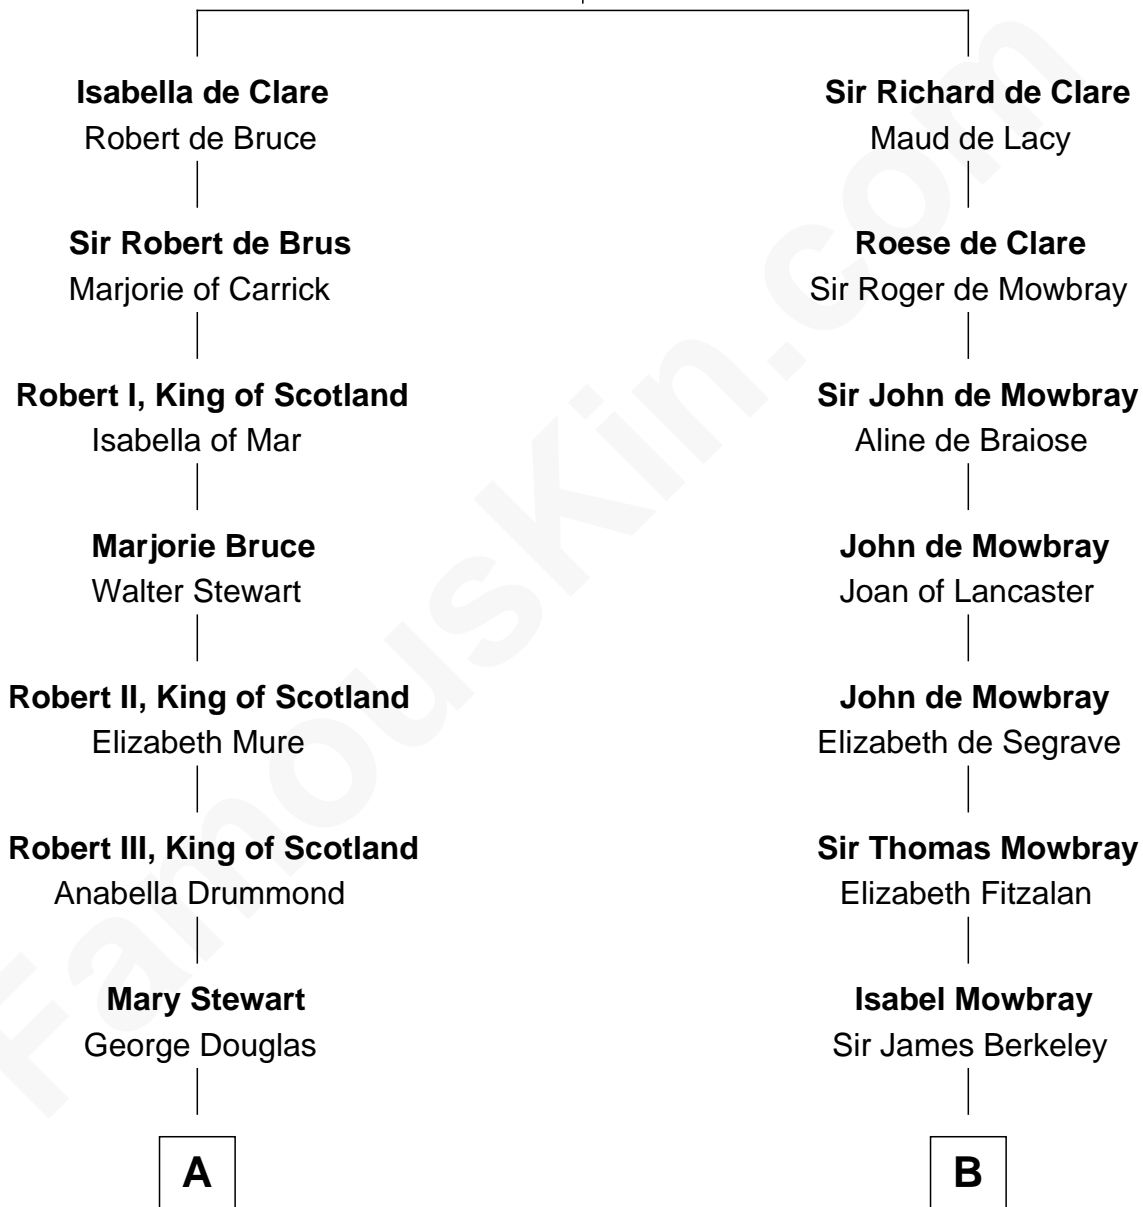

FamousKin.com

Relationship Chart of

Eleanor Roosevelt

First Lady of President Franklin D. Roosevelt

21st cousin of

General Douglas MacArthur

U.S. Army - World War II

Gilbert de Clare

Isabel Marshal

C

Anne Irvine
James Bulloch

James Stephens Bulloch
Martha Stewart

Martha Bulloch
Theodore Roosevelt

Elliott Roosevelt
Anna Rebecca Hall

Eleanor Roosevelt
First Lady of Franklin Roosevelt

D