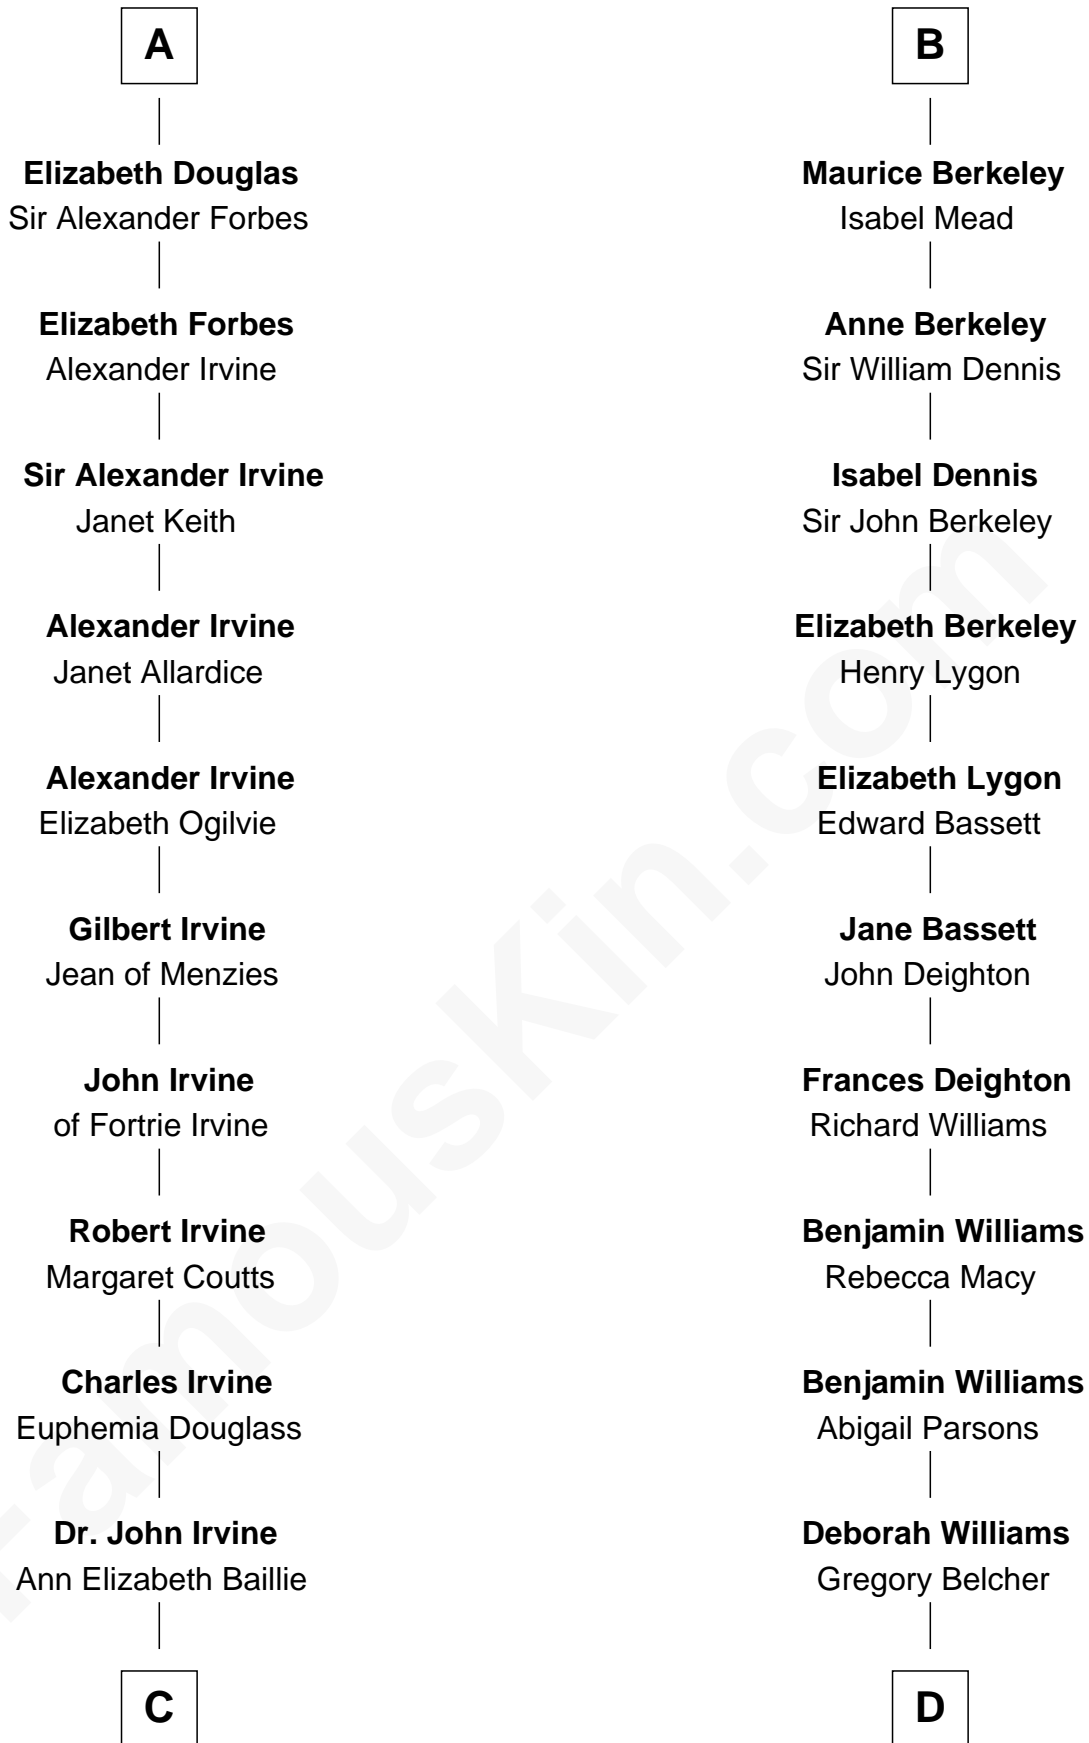

FamousKin.com

Relationship Chart of

Eleanor Roosevelt

First Lady of President Franklin D. Roosevelt

21st cousin of

General Douglas MacArthur

U.S. Army - World War II

Gilbert de Clare

Isabel Marshal

C

Anne Irvine
James Bulloch

James Stephens Bulloch
Martha Stewart

Martha Bulloch
Theodore Roosevelt

Elliott Roosevelt
Anna Rebecca Hall

Eleanor Roosevelt
First Lady of Franklin Roosevelt

D