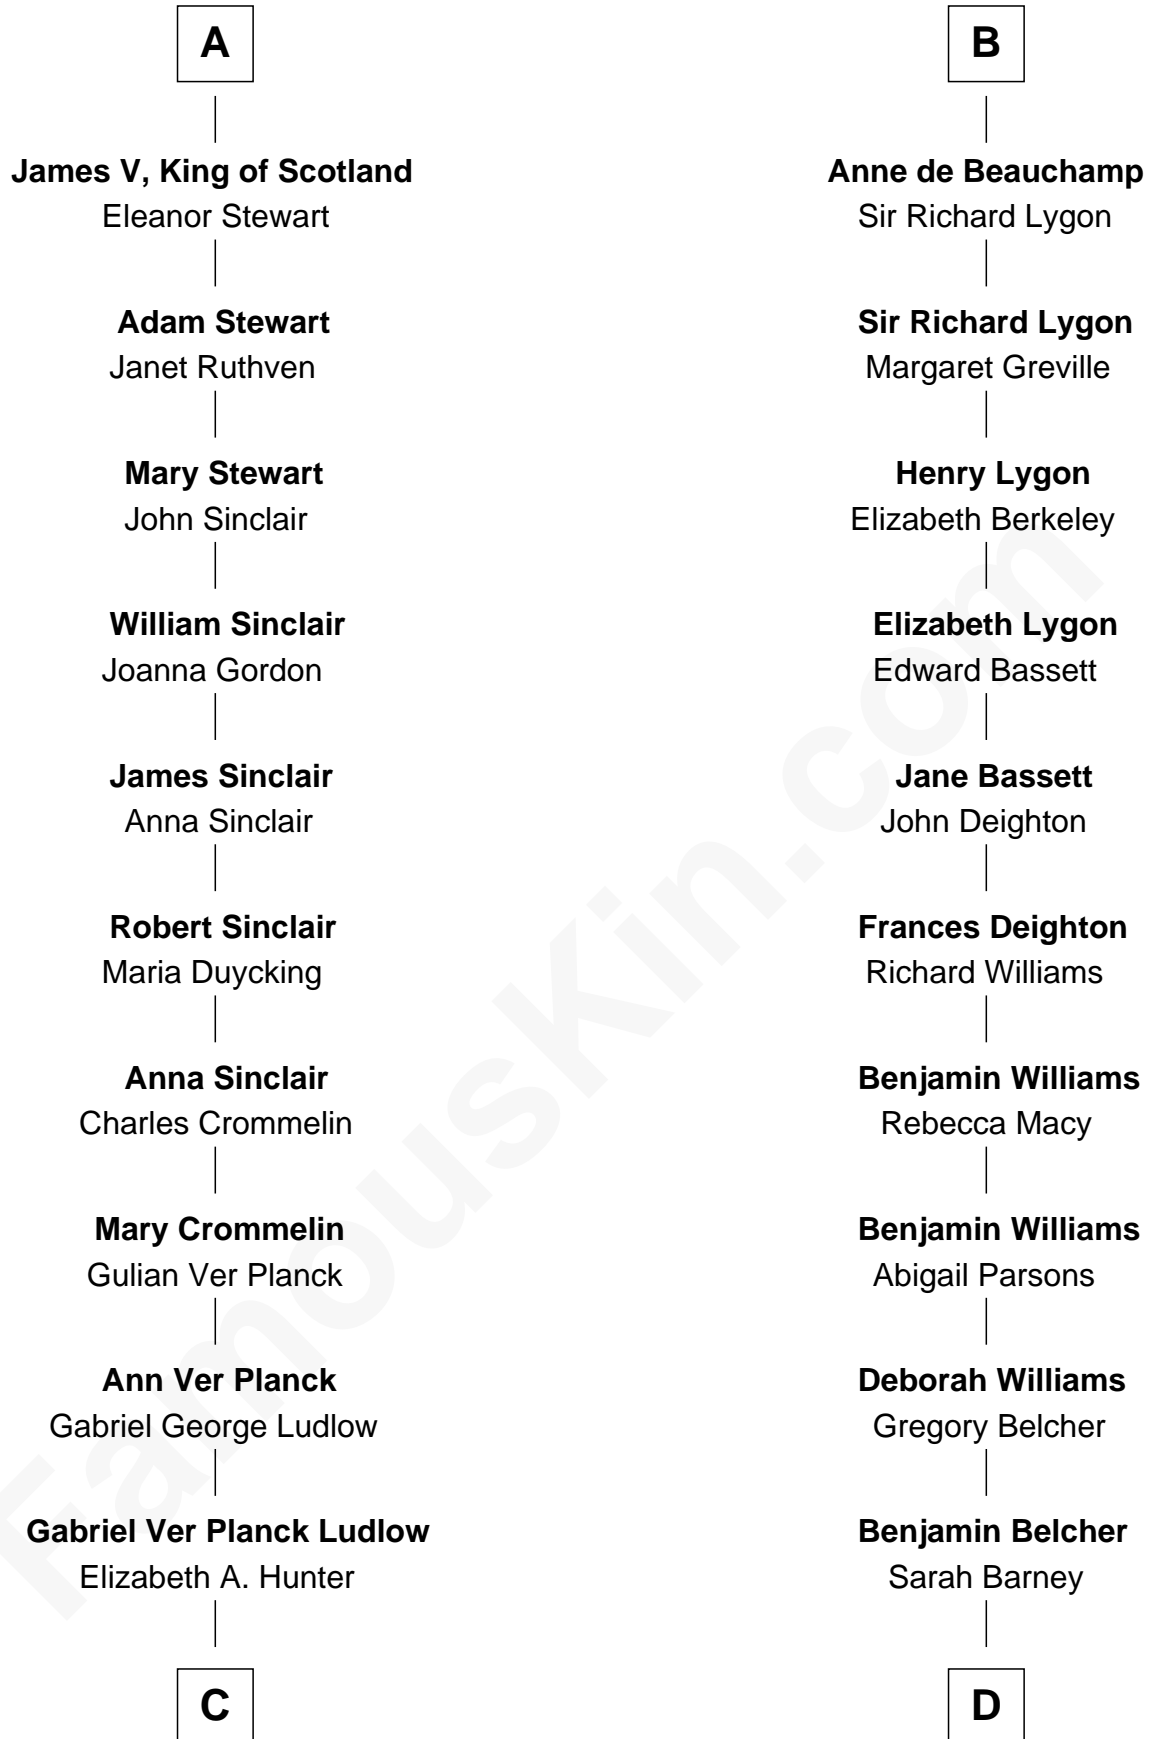

FamousKin.com

Relationship Chart of

Eleanor Roosevelt

First Lady of President Franklin D. Roosevelt

20th cousin of

General Douglas MacArthur

U.S. Army - World War II

Sir Hugh I de Audley

Iseult de Mortimer

C

Dr. Edward Hunter Ludlow

Elizabeth Livingston

Mary Livingston Ludlow

Valentine Gill Hall

Anna Rebecca Hall

Elliott Roosevelt

Eleanor Roosevelt

First Lady of Franklin Roosevelt

D

Benjamin Barney Belcher

Olive - - - - -

Aurelia Belcher

Arthur MacArthur

Gen. Arthur MacArthur