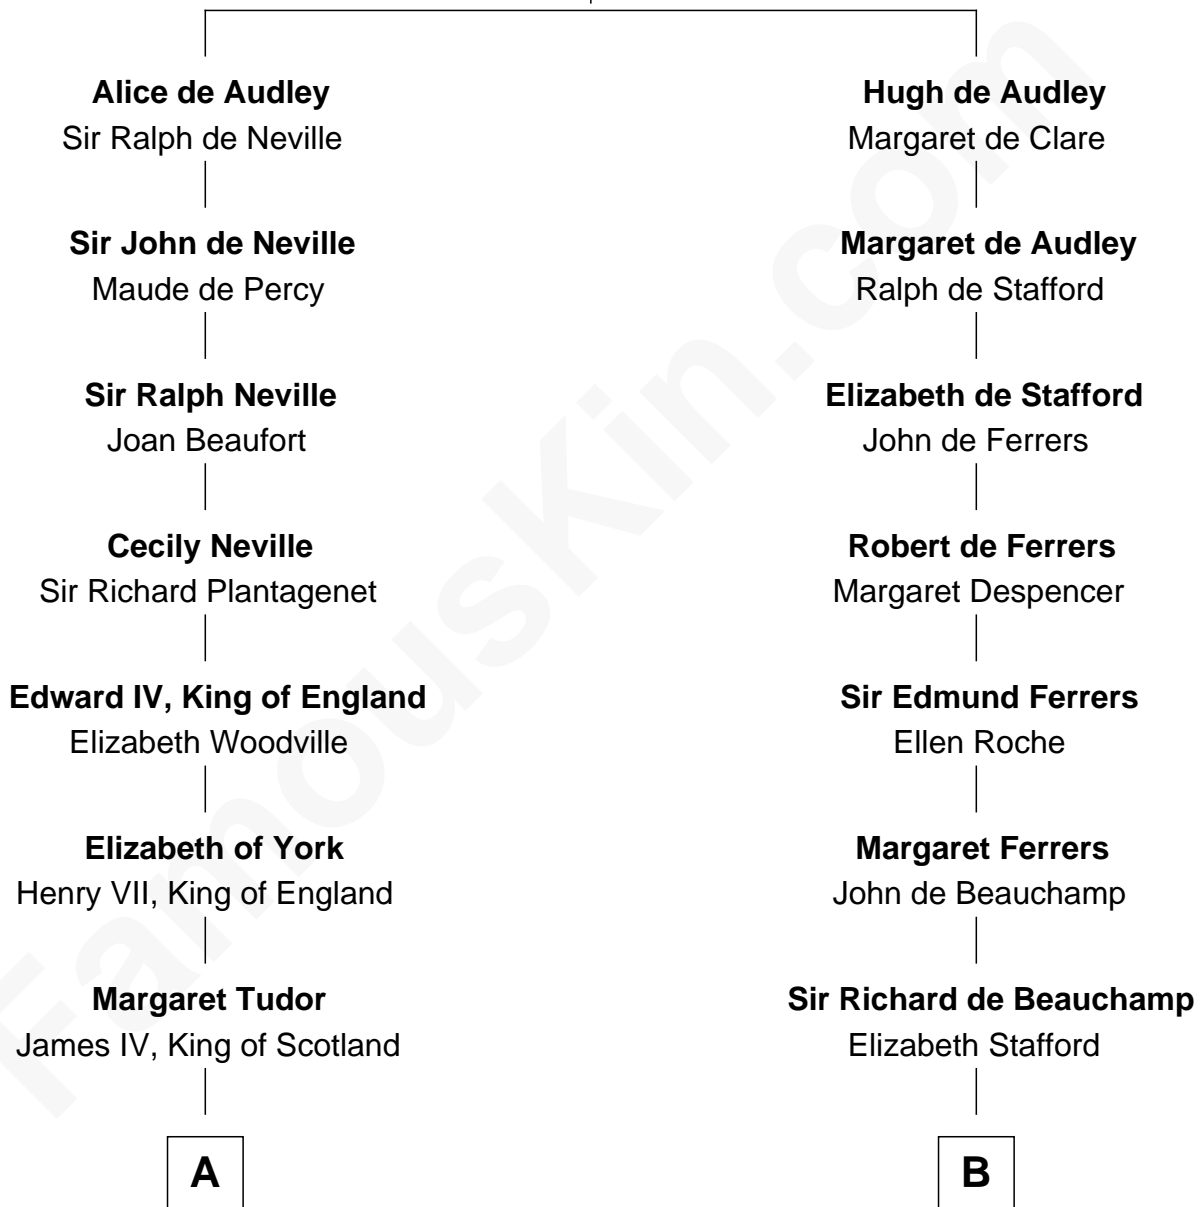

FamousKin.com

Relationship Chart of

Eleanor Roosevelt

First Lady of President Franklin D. Roosevelt

20th cousin of

General Douglas MacArthur

U.S. Army - World War II

Sir Hugh I de Audley

Iseult de Mortimer

C

Dr. Edward Hunter Ludlow

Elizabeth Livingston

Mary Livingston Ludlow

Valentine Gill Hall

Anna Rebecca Hall

Elliott Roosevelt

Eleanor Roosevelt

First Lady of Franklin Roosevelt

D

Benjamin Barney Belcher

Olive - - - - -

Aurelia Belcher

Arthur MacArthur

Gen. Arthur MacArthur